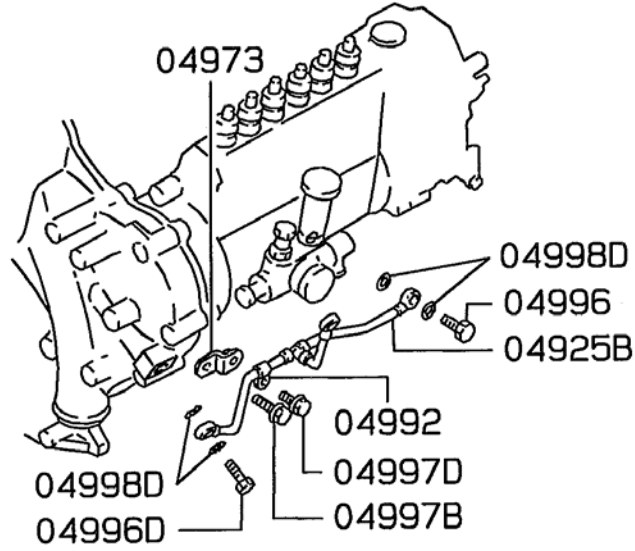

YAĞLAMA TESİSATI OIL LINE