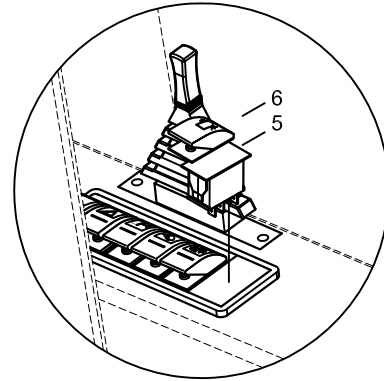

TEPE LAMBASI MONTAJI (OP) BEACON MOUNTING (OP)

SN: 6123001-7123061