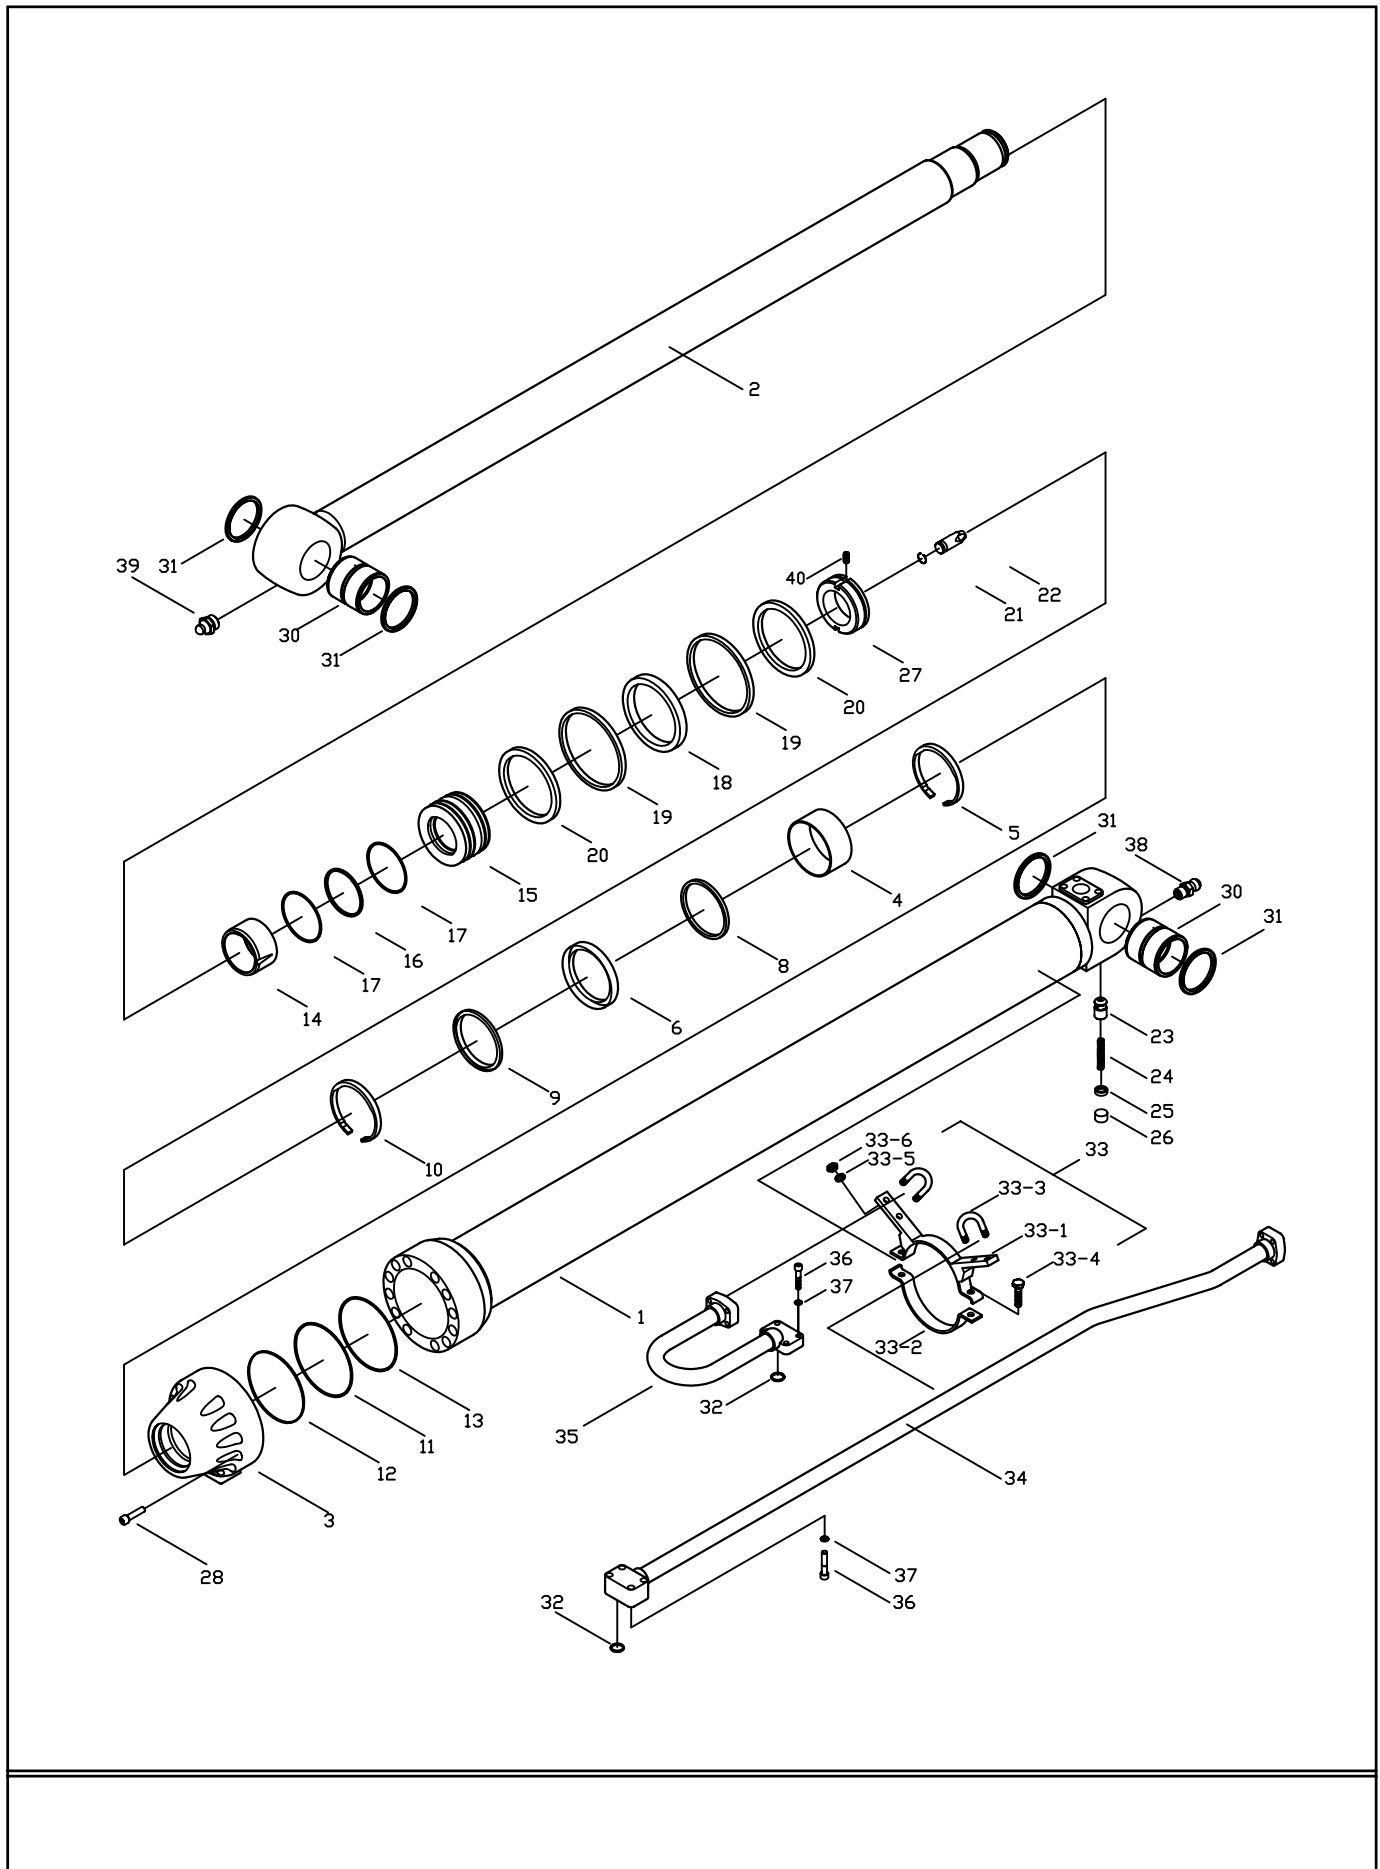

UÇ BOM SİLİNDİRİ ARM CYLINDER

UÇ BOM SİLİNDİRİ ARM CYLINDER

No	Parça No	Adı	Description	Adet	Not	Seri No	Y. Kul. S.K.
No	Part No			Q'ty	Note	Serial No	ICA S.C.
1	H343307101	Silindir Borusu K.M.	Tube	1			
2	H343307601	Silindir Mili, K.M.	Rod	1			
3	H343307901	Silindir Boğazı	Gland	1			
4	N10/0010030	Boğaz Burcu	Bush	1			
5	N05/1350075	Segman	Retaining Ring	1			
6	N10/4910012	Boğaz Keçesi	Seal, Gland	1			K2
8	N10/4910006	Boğaz Keçesi	Seal, Gland	1			K2
9	N10/5910008	Toz Keçesi	Seal, Dust	1			K2
10	N05/1350081	Segman	Retaining Ring	1			
11	N10/2013403	O-Ring	O-Ring	1			K2
12	N10/2613501	O-Ring, Back Up	O-Ring, Back Up	1			K2
13	N10/2013902	O-Ring	O-Ring	1			K2
14	H343308001	Fren Bileziği	Ring, Cushion	1			
15	H343308101	Piston	Piston	1			
16	N10/2007903	O-Ring	O-Ring	1			K2
17	N10/2608001	O-Ring, Back Up	O-Ring, Back Up	2			K2
18	N10/3911716	Piston Keçesi	Seal, Piston	1			K2
19	N10/1913509	Yataklama Bandı	Ring, Wear	2			K2
20	N10/0913206	Kir Tutucu	Ring, Dust	2			K2
21	H343309900	Segman	Retaining Ring	1			NSP
22	H343308200	Frenleme Pimi	Plunger, Cushion	1			NSP
23	H343308300	Çek Valf	Check Valve	1			
24	H343308400	Yay	Spring	1			
25	H343308500	Yastıklama Parçası	Cap	1			
26	N16/X683001	Tapa	Plug	1			
27	H343308600	Kilitleme Somunu	Nut, Lock	1			
28	N01/5901646	S.B., Cıvata	Bolt, Cylinder Head	12			
30	H343308800	Sert Burç	Bush	2			
31	N10/5809505	Toz Keçesi	Seal, Dust	4			
32	N10/2003335	O-Ring	O-Ring	2			
33		Kelepçe Montajı	Clamp Ass'y	1			
33_1	H343309000	Kelepçe Sacı	Plate, Clamp	1			
33_2	H343309100	Kelepçe Sacı	Plate, Clamp	1			
33_3	H343309400	Bağlantı Cıvatası	Bolt	2			
33_4	N01/0380566	A.K.B. Cıvata	Bolt, Hex.	2			
33-5	N03/1310011	Yaylı Rondela	Washer, Spr.	6			
33_6	N02/3570206	A.K. Somun	Nut, Hex.	4			
34	H343309500	Tesisat Borusu K.M.	Pipe	1			
35	H343309700	Tesisat Borusu K.M.	Pipe	1			
36	N01/5901238	S.B., Cıvata	Bolt, Cylinder Head	8			
37	N03/1310012	Yaylı Rondela	Washer, Spr.	8			
38	N08/1210040	Gresörlük	Grease, Nipple	1			
39	N08/1110000	Gresörlük	Grease, Nipple	1			
40	N04/3050772	Set, Skur	Set Screw	1	M8x16		
•	H343311901	Tamir Takımı	KIT-Seal	1	K2