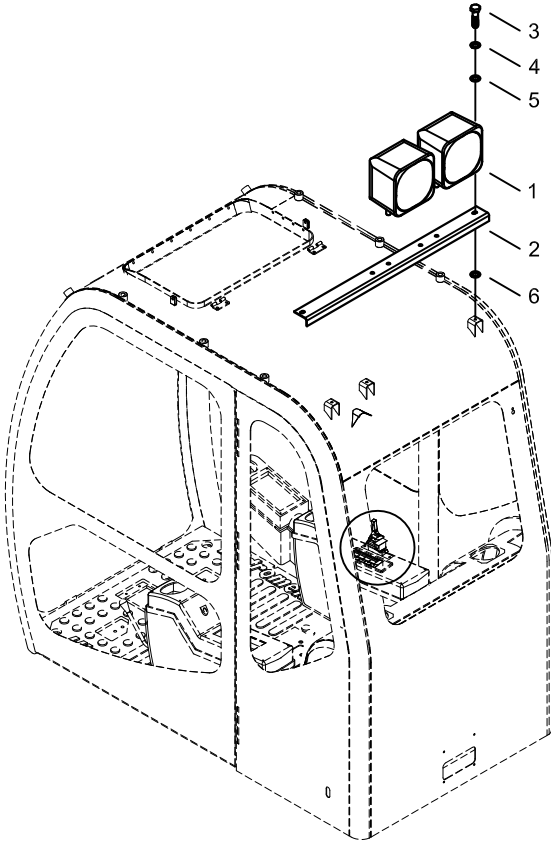

ARKA ÇALIŞMA LAMBASI MONTAJI (OP) REAR WORK LAMP MOUNTING (OP)

SN: 6123001-7123061