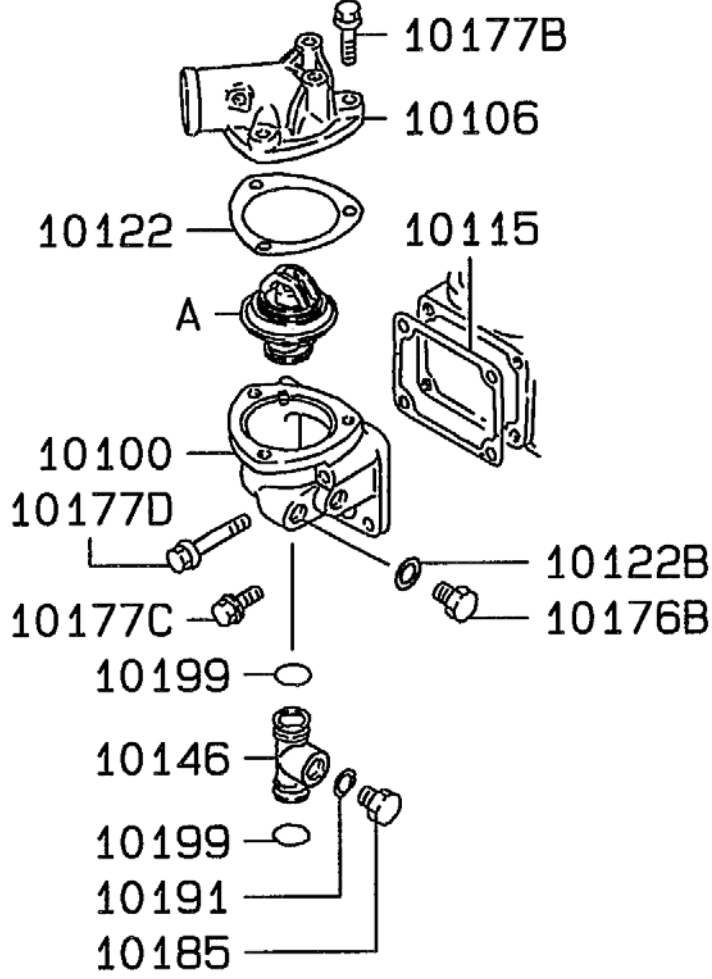

TERMOSTAT VE BAĞLANTISI WATER PIPE AND THERMOSTAT