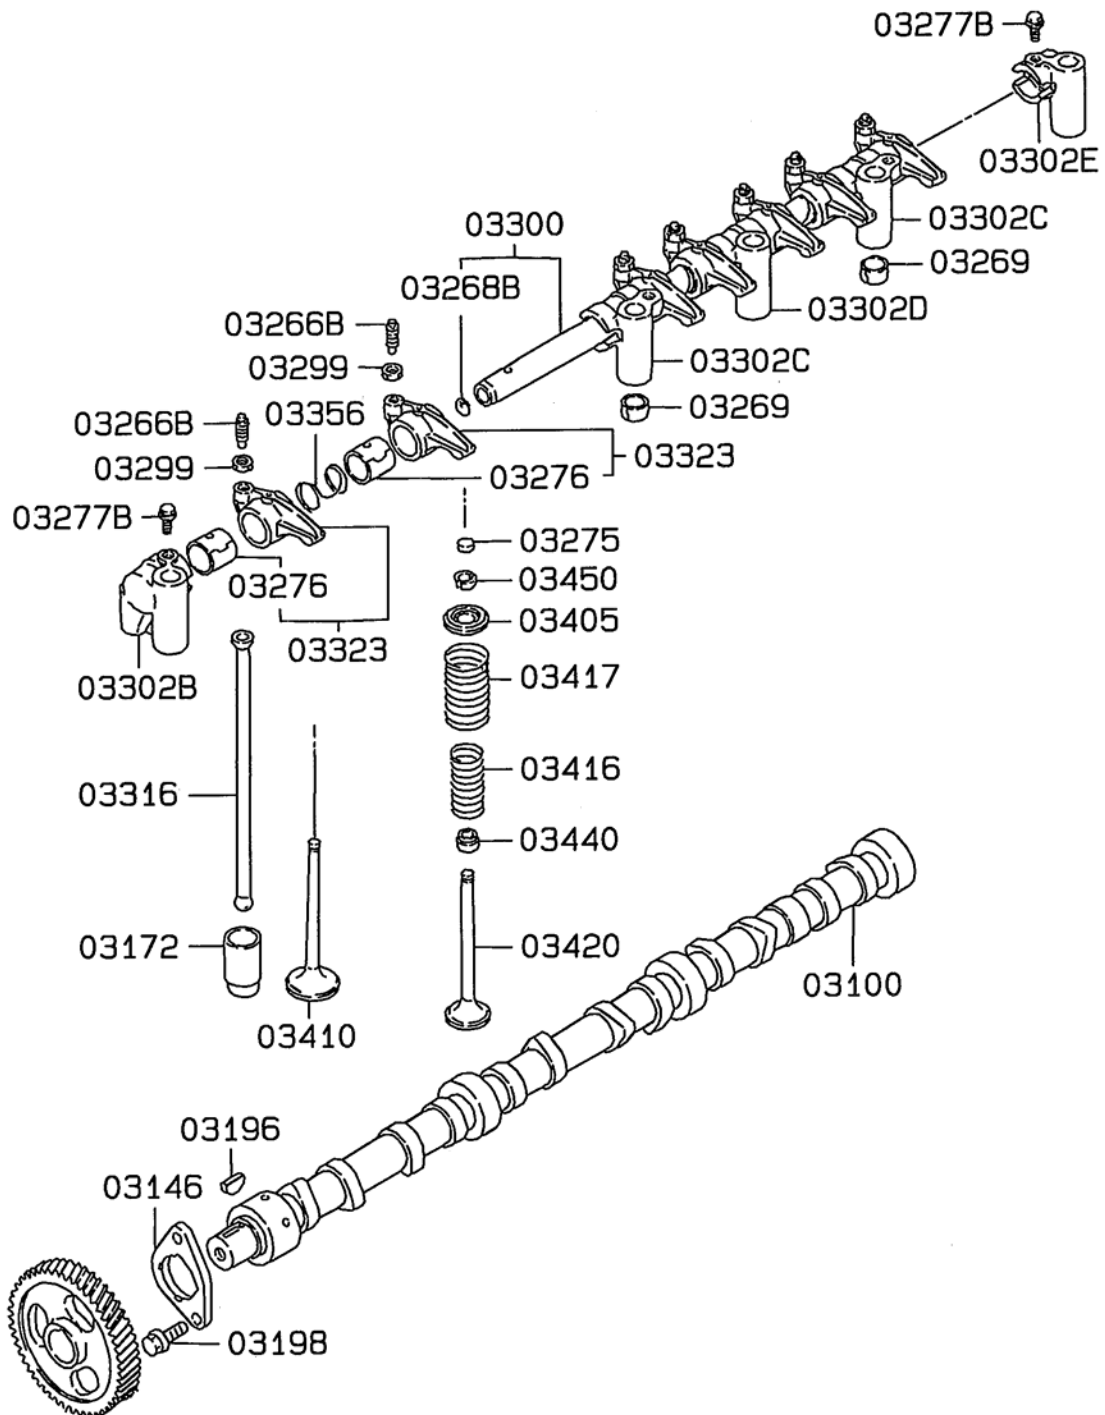

KAM MILİ - SUPAP CAMSHAFT - VALVE