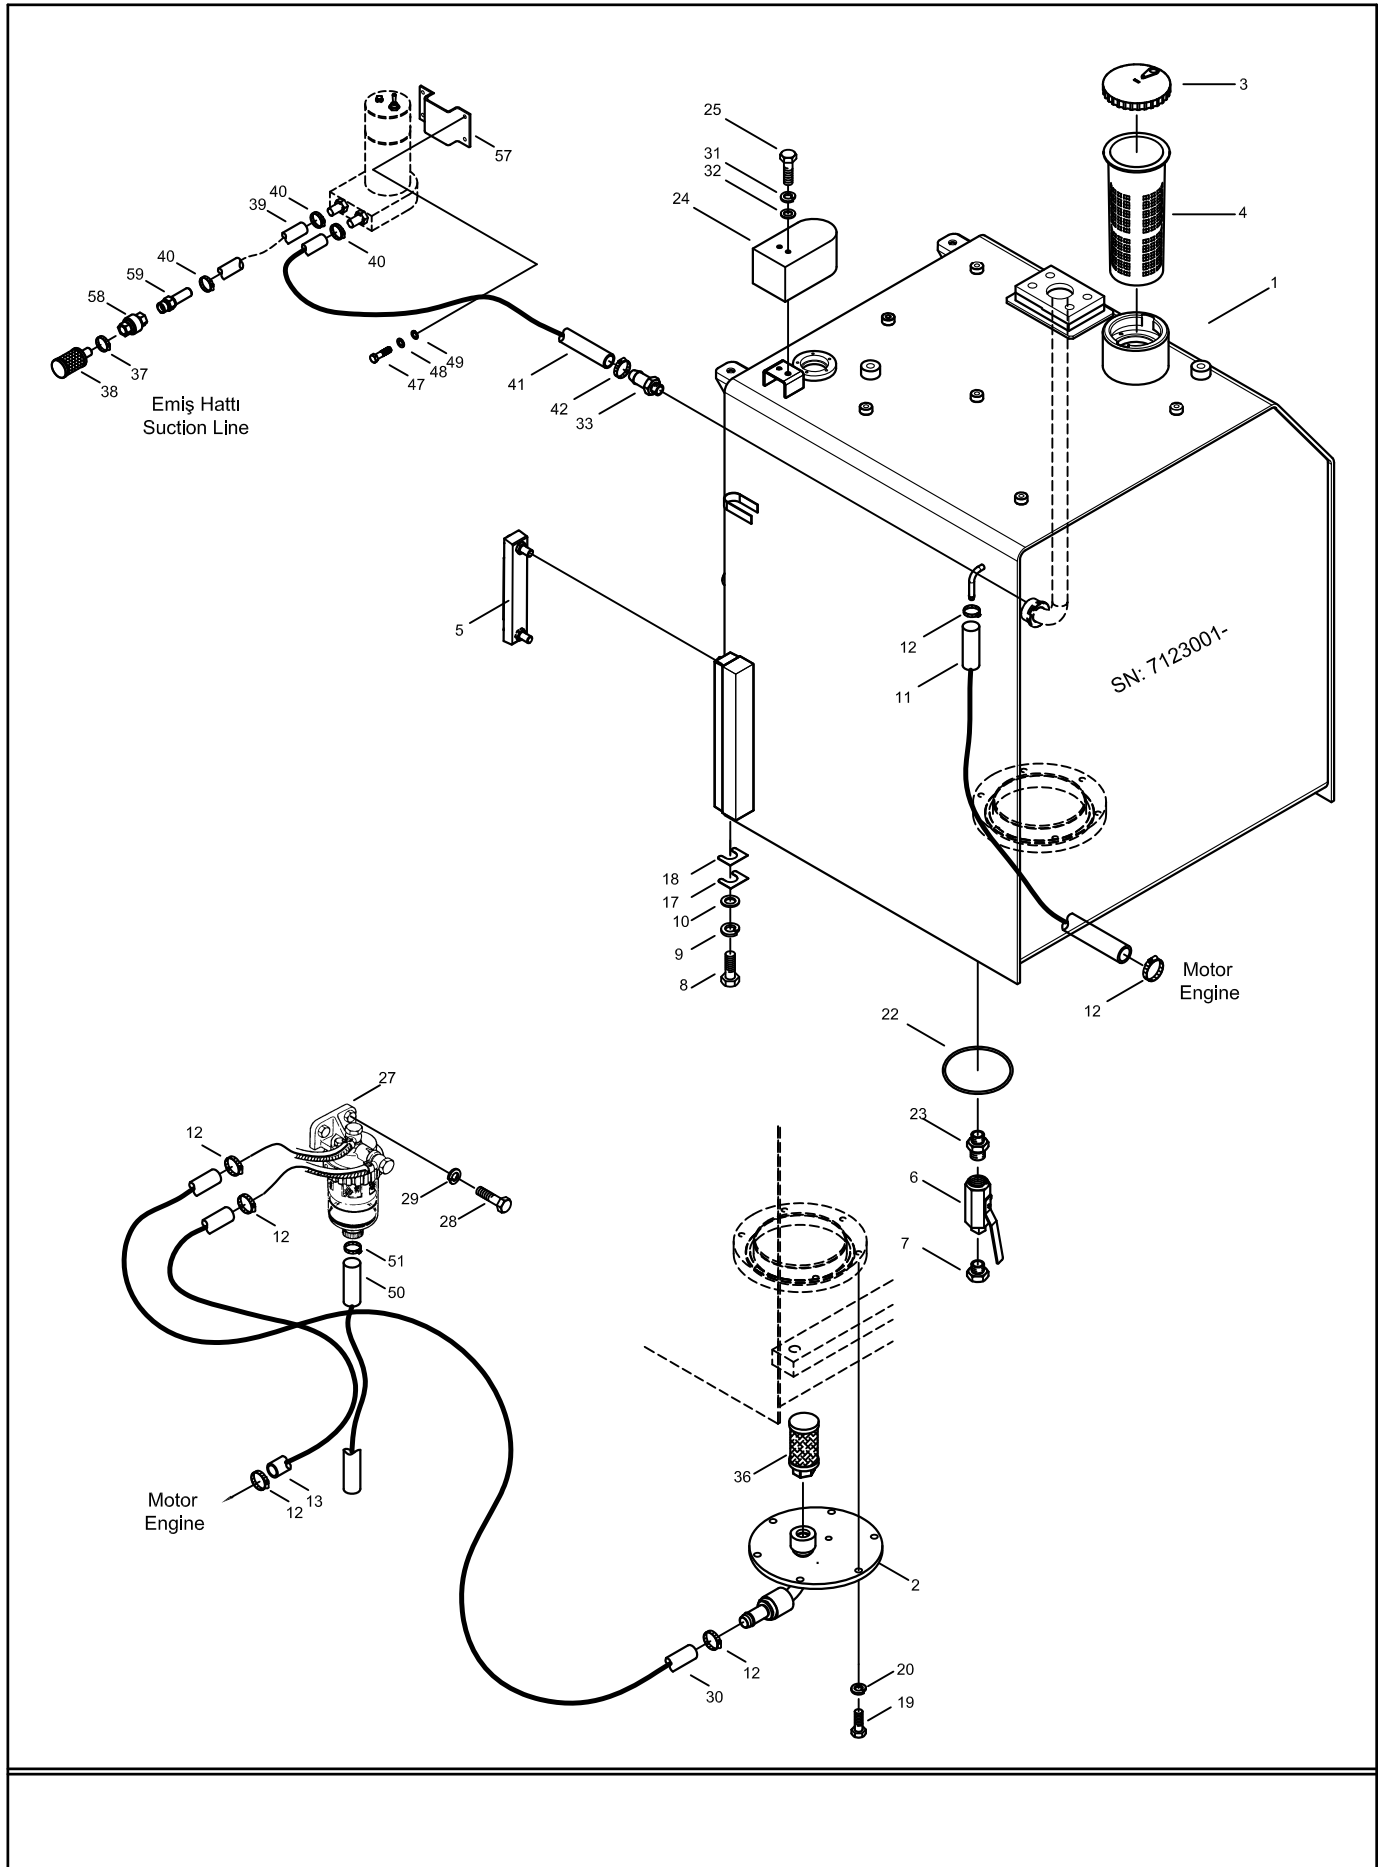

YAKIT DEPOSU MONTAJI VE YAKIT HATTI FUEL TANK MOUNTING AND FUEL LINE

YAKIT DEPOSU MONTAJI VE YAKIT HATTI
FUEL TANK MOUNTING AND FUEL LINE

No	Parça No	Adı	Description	Adet	Not	Seri No	Y. Kul. S.K.
No	Part No			Q'ty	Note	Serial No	ICA S.C.
1	H342510100	Yakıt Deposu K.M.	Tank W.A., Fuel	1		6123001-6123006	D
	H342510101	Yakıt Deposu K.M.	Tank W.A., Fuel	1		7123001-?	D
	H342510102	Yakıt Deposu K.M.	Tank W.A., Fuel	1	***	?-	C
2	H342512600	Emiş Flanşı K.M.	Cover, Suction	1	Ø220	6123001-?	D
	H342512601	Emiş Flanşı K.M.	Cover, Suction	1	Ø180, ****	?-	D
3	H342503001	Yakıt Dep.Kapağı	Cap, Fuel	1			
4	H342503101	Yakıt Süzgeci	Filter	1			
5	H342503201	Yakıt Seviye Göst.	Level Gauge	1			
6	N14/0010600	Yakıt Boşalt.Vanası	Cock Valve Ass'y	1			
	N14/0020200	Yakıt Boşalt.Vanası	Cock Valve Ass'y	1	*		
7	N16/X181004	Tapa	Plug	1			
	N16/X181002	Tapa	Plug	1	**		
8	N01/0233578	A.K.B., Cıvata	Bolt, Hex.	4	M16x40		
9	N03/1310014	Yaylı Rondela	Washer, Spr.	4	M16		
10	N03/0100027	Pul	Washer, Pln.	4	M16		
11	H342513400	Yakıt Dönüş Hortumu	Hose	1			
12	N07/4010016	Kelepçe	Clamp	4			
13	H342513500	Yakıt Emiş Hortumu	Hose Fuel	1			
17	H343409500	Sim	Shim	4	1mm		
18	H343410400	Sim	Shim	4	2mm		
19	N01/0232462	A.K.B., Cıvata	Bolt, Hex.	6	M10x25	6123001-?	D
	N01/0232438	A.K.B., Cıvata	Bolt, Hex.	6	M10x20, ***	?-	D
20	N03/1310011	Yaylı Rondela	Washer, Spr.	6	M10		
22	N10/2016957	O-Ring	O-Ring	1		6123001-?	D
	N10/2009936	O-Ring	O-Ring	1	***	?-	D
23	N16/K440106	Rekor	Connector	1	İPTAL / DELETED, *, **		
24	H342504000	Kapak	Cover	1			
25	N01/0221574	A.K.B. Cıvata	Bolt, Cylinder Head	2	M6x30		
27	H342514700	Su Ayrıştırıcı	Water Seperator	1			
28	N01/0232462	A.K.B., Cıvata	Bolt, Hex.	2	M10x25		
29	N03/1310011	Yaylı Rondela	Washer, Spr.	2	M10		
30	H342514800	Yakıt Em. Hor., Motor	Hose	1			
31	N03/1310008	Yaylı Rondela	Washer, Spr.	2	M6		
32	N03/0100013	Pul	Washer, Pln.	2	M6		
33	H342505300	Rekor	Connector	1			
36	H342505500	Süzgeç	Filter	1			
37	N07/4016027	Kelepçe	Clamp	2			
38	H342506201	Süzgeç	Filter	1		9123016-	D
39	H342506300	Hortum, Emiş	Hose, Suction	1			
40	N07/4016027	Kelepçe	Clamp	4		9123016-	
41	H342506400	Hortum, Yakıt Dep.	Hose, Fuel Tank	1	L=2000		
	H342506401	Hortum, Yakıt Dep.	Hose, Fuel Tank	1	L=380		

(*) N16/X181002 ile birlikte N14/0010600 yerine kullanılabilir. Poz 23 iptal edilmiştir. / It can be used instead of N14/0010600 with N16/X181002. Item 23 is deleted.

(**) N14/0020200 ile birlikte N16/X181004 yerine kullanılabilir. Poz 23 iptal edilmiştir. / It can be used instead of N16/X181004 with N14/0020200. Item 23 is deleted.

(***) H342512601 ile birlikte isteyiniz. / Order with H342512601.

(****) H342510102 ile birlikte kullanılır. / Use with H342510102.