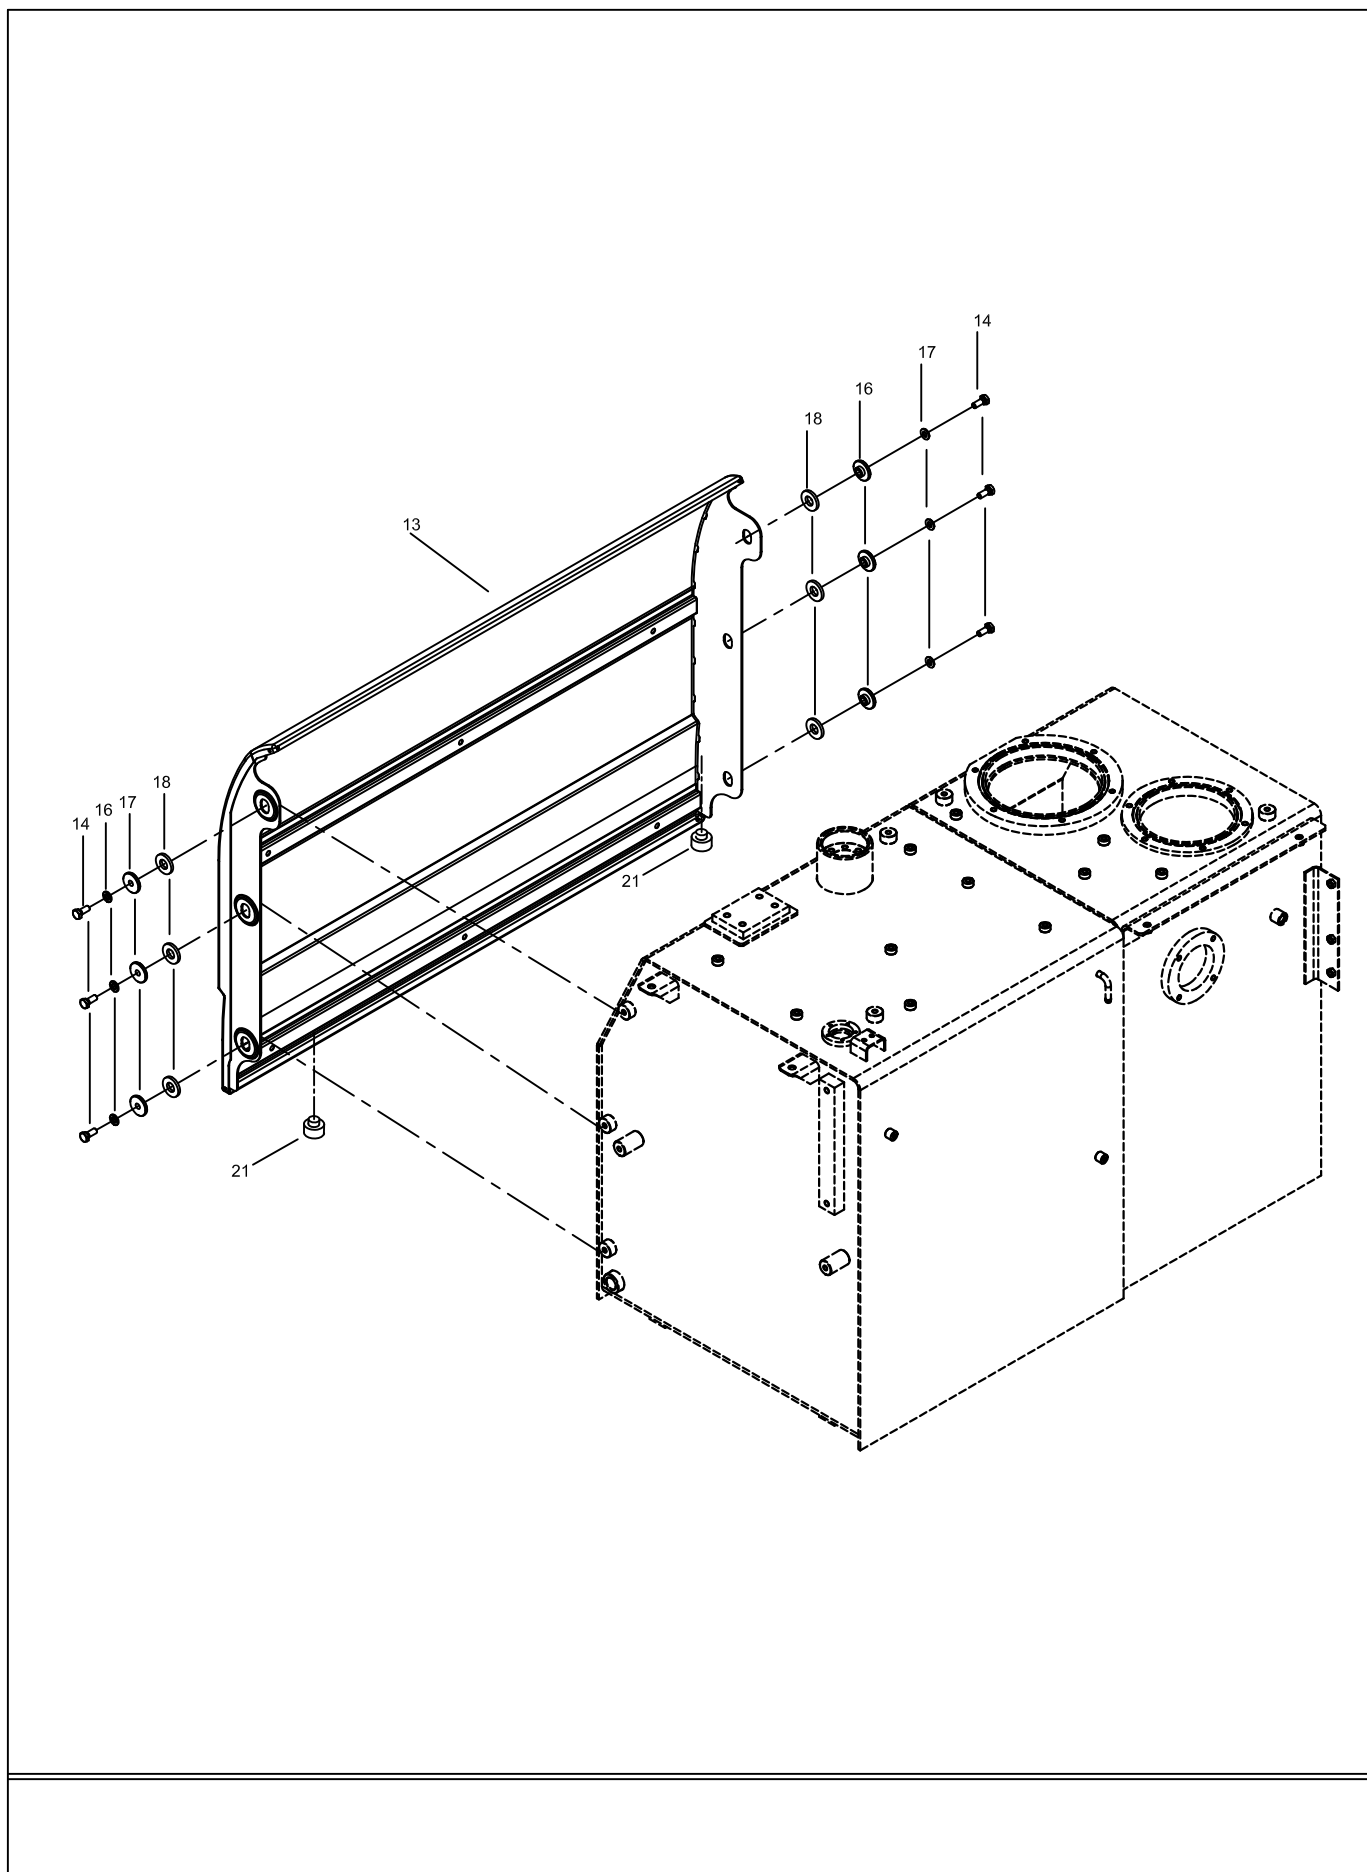

DEPO KAPAK MONTAJI TANK COVER MOUNTING

KAPORTA MONTAJI (6)
COWLING MOUNTING (6)

No	Parça No	Adı	Description	Adet	Not	Seri No	Y. Kul. S.K.
No	Part No			Q'ty	Note	Serial No	ICA S.C.
13	H341153902	Kapak, Depolar	Cover, Hyd.-Fuel Tank	1		B123002-	D
14	N010232462	A.K.B. Civata	Bolt, Hex.	3	M10x25		
16	N030810015	Pul	Washer	5			
17	H341163800	Bağlantı Burcu	Bushing	5			
18	H341163700	Pul; Titreşim Emici	Washer, anti-vibrate	5			
21	H341186500	Pim,polyamid	Pin, Polyamide	2