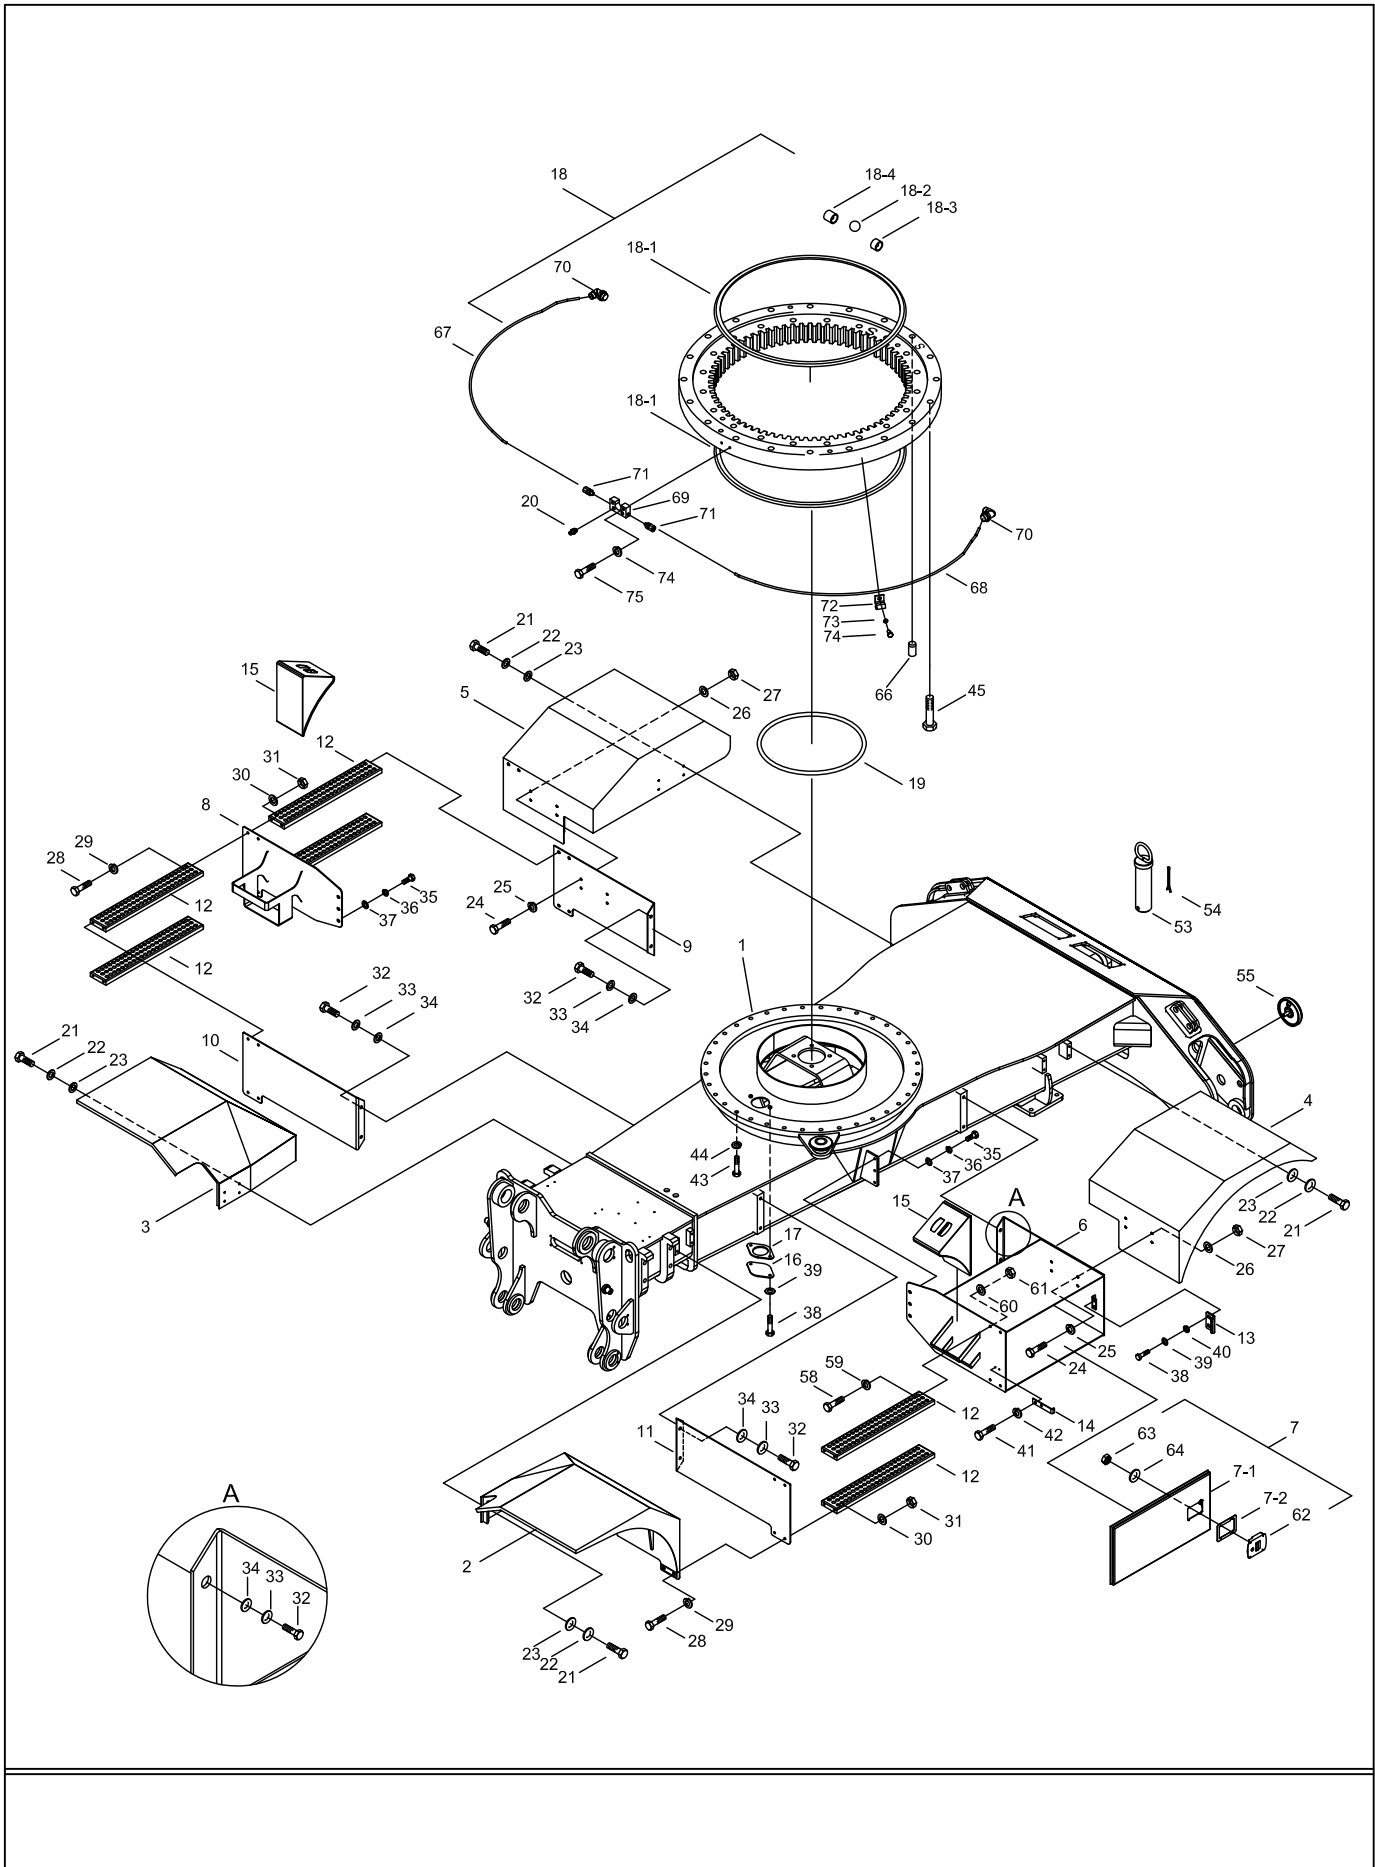

ALT ŞAŞE MONTAJI LOWER FRAME MOUNTING

ALT ŞASE MONTAJI
LOWER FRAME MOUNTING

No	Parça No	Adı	Description	Adet	Not	Seri No	Y. Kul. S.K.
No	Part No			Q'ty	Note	Serial No	ICA S.C.
32	N01/0233590	A.K.B. Cıvata	Bolt, Hex.	8	M16x45		
33	N03/1310014	Yaylı Rondela	Washer, Spr.	8	M16		
34	H234106700	Destek Pulu	Washer, Support	8			
35	N01/0232822	A.K.B. Cıvata	Bolt, Hex.	6	M12x25		
36	N03/1310012	Yaylı Rondela	Washer, Spr.	6	M12		
37	N03/0100023	Pul	Washer, Pln.	6	M12		
38	N01/0232462	A.K.B. Cıvata	Bolt, Hex.	2	M10x25		
39	N03/1310011	Yaylı Rondela	Washer, Spr.	2	M10		
40	N03/0020121	Pul	Washer, Pln.	2			
41	N01/0221478	A.K.B. Cıvata	Bolt, Hex.	2	M6x15		
42	N03/1310008	Yaylı Rondela	Washer, Pln.	2	M6		
43	N01/0682018	A.K.B. Cıvata	Bolt, Hex.	36			
44	N03/1310016	Yaylı Rondela	Washer, Spr.	36	M20		
45	N01/0391872	A.K.B. Cıvata	Bolt, Hex.	36	M20x105		
53	H234106000	Çeki Pimi	Pin	1			
54	N06/3006042	Halkalı Pim	Pin	1			
55	H234106201	Reflektör	Reflector	2			
58	N01/0232486	A.K.B. Cıvata	Bolt, Hex.	4	M10x30		
59	N03/1310011	Yaylı Rondela	Washer, Spr.	4	M10		
60	N03/0020121	Pul	Washer, Pln.	4			
61	N02/3570206	A.K.B. Somun	Nut, Hex.	4	M10		
62	H343407602	Kilit, Komple	Lock, Ass'y	1			
63	N02/5880026	Somun	Nut, Hex.	4	M5		
64	N03/0100011	Pul	Washer, Pln.	4	M5		
66	H344107300	Pim	Pin	2			
67	H344107400	Boru, Gres	Pipe, Grease	1			
68	H344107500	Boru, Gres	Pipe, Grease	1			
69	H344107600	Blok	Block	1			
70	H345801100	Dirsek	Elbow	2			
71	H345800700	Rekor	Connector	2			
72	N07/7010908	Kelepçe	Clamp	2			
73	N01/0222078	A.K.B. Cıvata	Bolt, Hex.	2	M8x15		
74	N03/1310010	Yaylı Rondela	Washer, Spr.	4	M8		
75	N01/0370374	A.K.B. Cıvata	Bolt, Hex.	2	M8x35