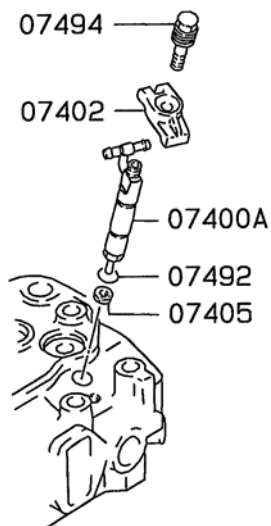

YAKIT ENJEKSİYON BORULARI VE NOZULU INJECTION PIPE AND NOZZLE