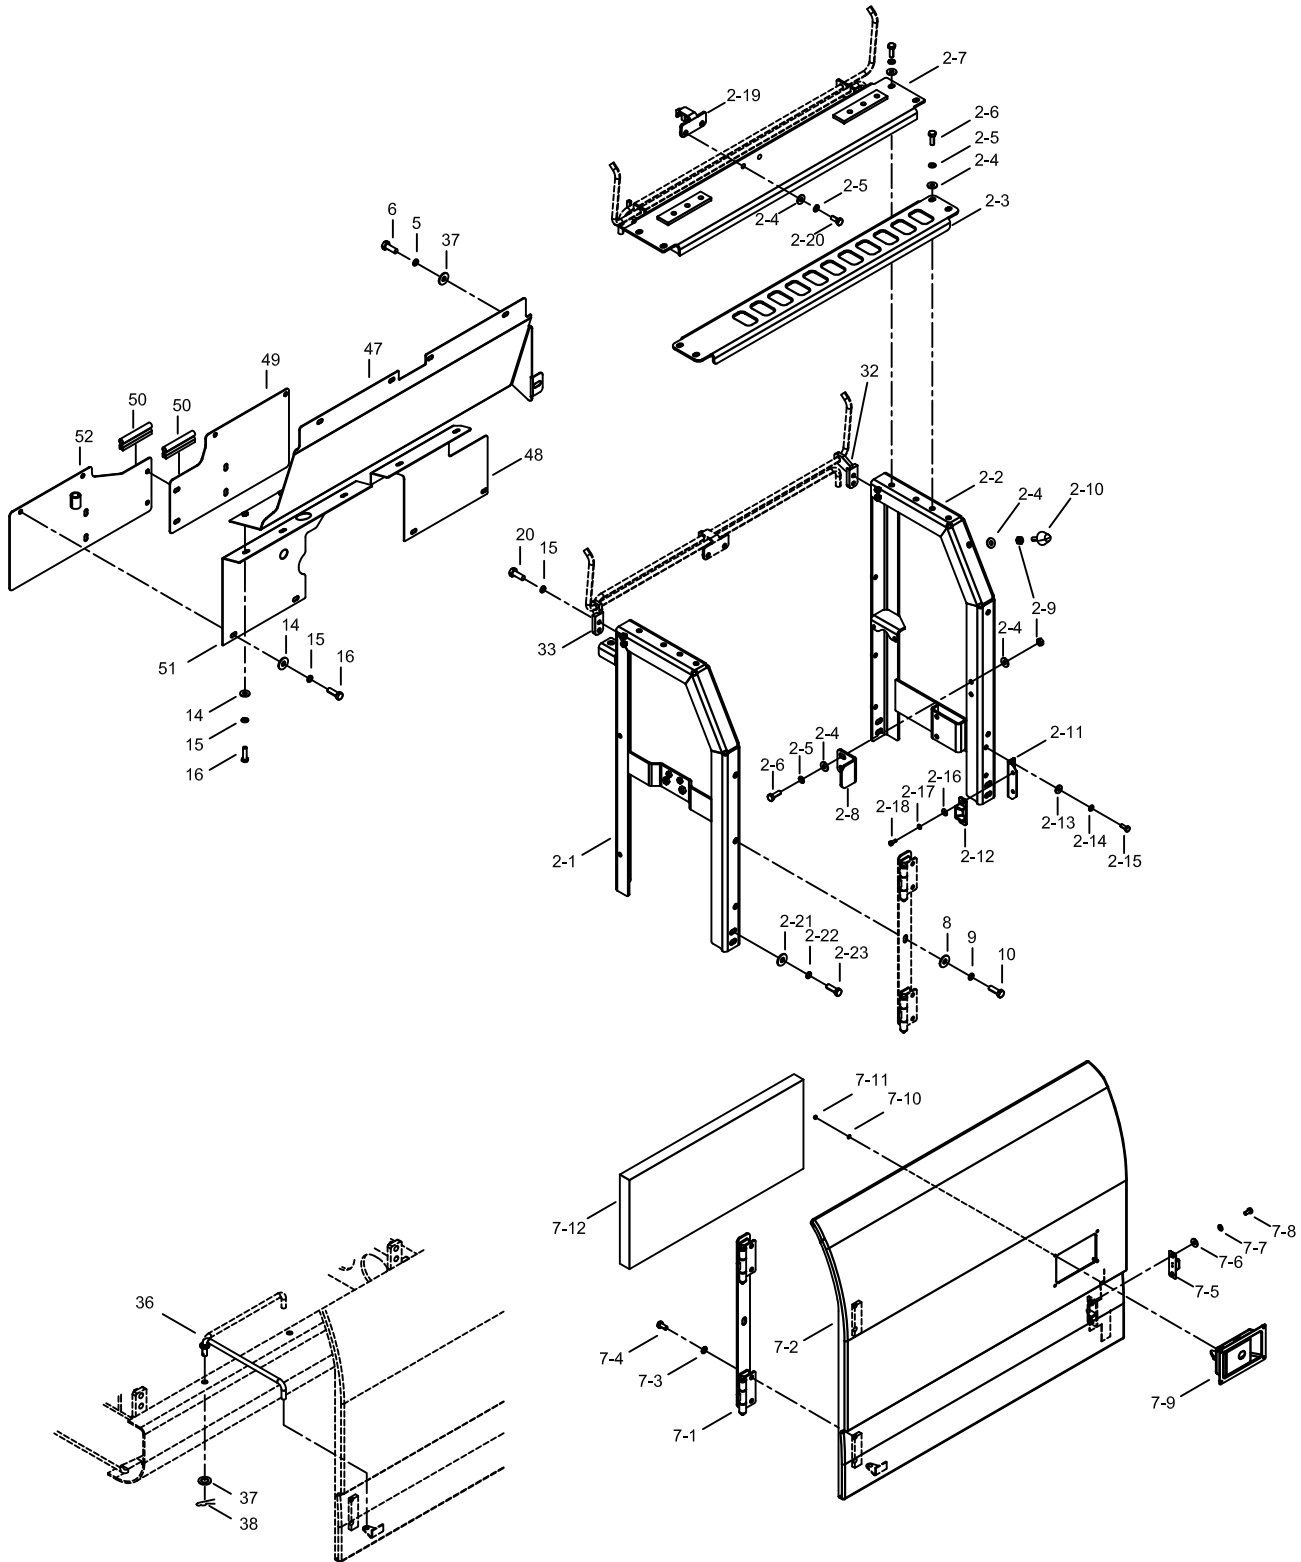

KAPORTA MONTAJI (2)
COWLING MOUNTING (2)

No	Parça No	Adı	Description	Adet	Not	Seri No	Y. Kul. S.K.
No	Part No			Q'ty	Note	Serial No	ICA S.C.
3_11	H341147503	Yalıtıcı Çerçevesi	Sash, Sponge	1		7123001-9123025	D
3_12	N01/0221478	A.K.B. Civata	Bolt, Hex.	6	M6x15		
3_13	N03/1310008	Yaylı Rondela	Washer, Spr.	6	M6		
3_14	N03/0020004	Pul	Washer, Pln.	6	M6		
6	N01/0232438	A.K.B. Civata	Bolt, Hex.	4	M10x20		
7	N03/1310011	Yaylı Rondela	Washer, Spr.	4	M10		
8	N03/0100020	Pul	Washer, Pln.	4	M10		
9	H341114202	Ayar Şimi	Shim	2			
10	H341105301	Sabitleyici	Bar, Lock	1		7123001-9123025	D
11	N06/1002015	Gupilya	Pin, Split	3			
12	N03/0100020	Pul	Washer, Pln.	3			
22	H231101501	Ara Sac, Arka, Pompa	Cover, RR, Pump	1		7123001-9123025	D
23	H231101701	Ara Sac, Ön, Pompa	Cover, FR, Pump	1		7123001-9123025	D
24	N01/0232114	A.K.B. Civata	Bolt, Hex.	3	M8x20		
25	N03/1310010	Yaylı Rondela	Washer, Spr.	3	M8		
26	N03/0020111	Pul	Washer, Pln.	3	M8		
27	N01/0232462	A.K.B. Civata	Bolt, Hex.	6	M10x25		
28	N03/1310011	Yaylı Rondela	Washer, Spr.	6	M10		
29	N03/0020121	Pul	Washer, Pln.	6	M10		
30	810/400007	Gromet	Gromet	1			

KAPORTA MONTAJI (2) COWLING MOUNTING (2)