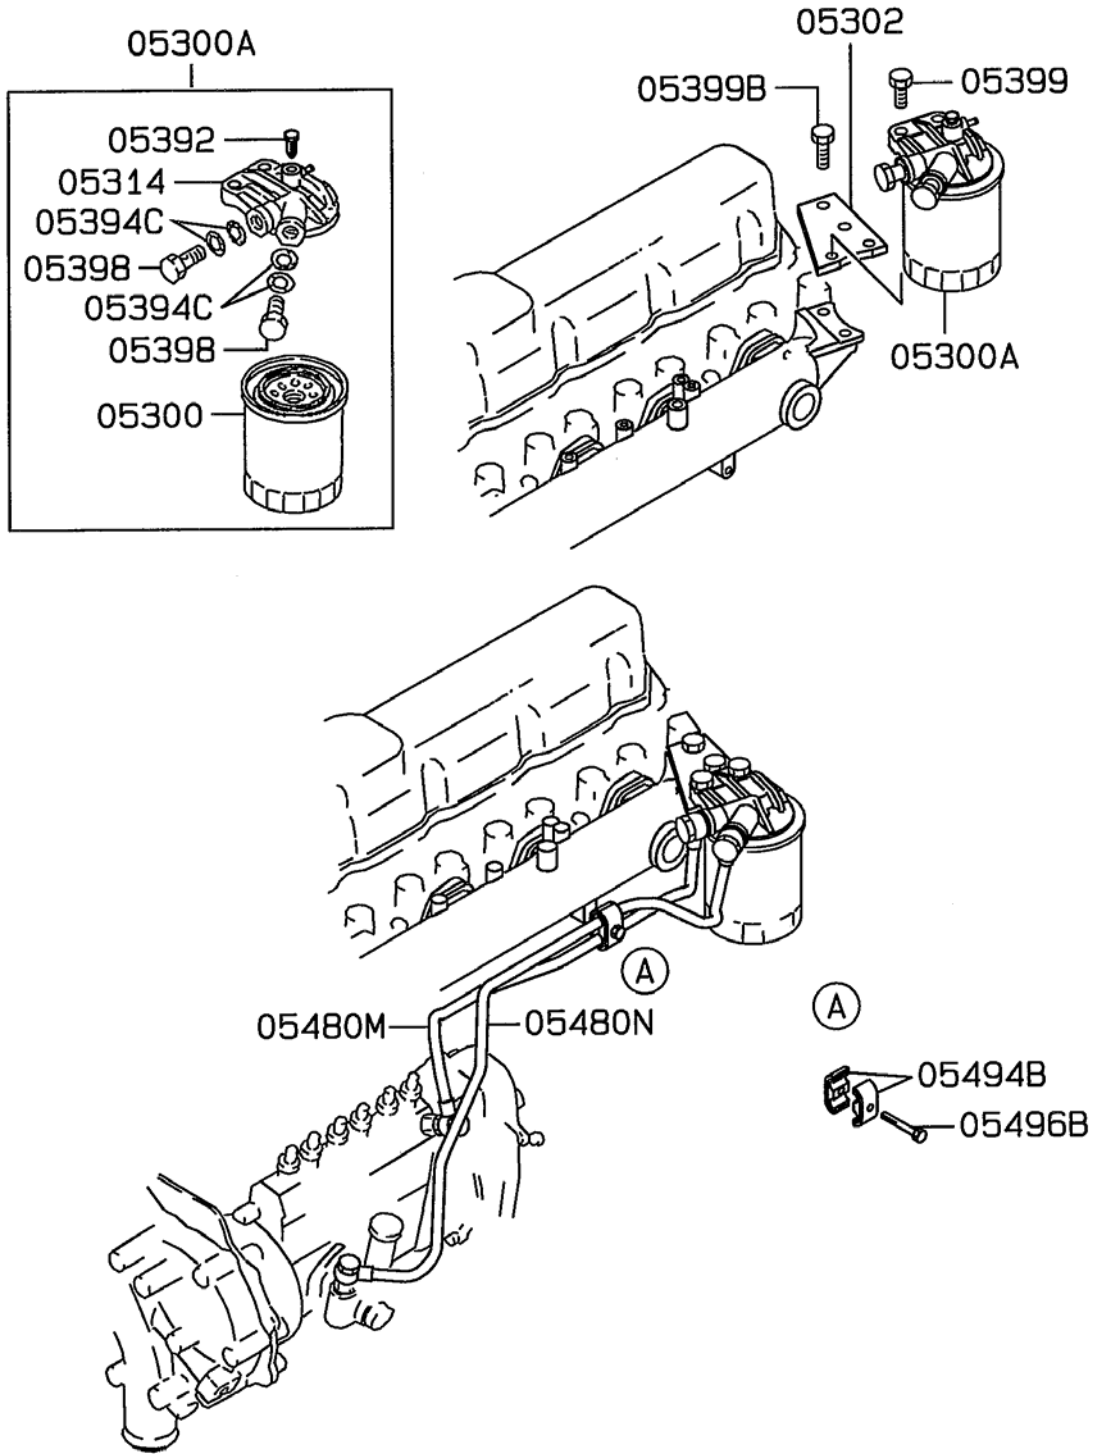

YAKIT FİLTRESİ VE TESİSATI FUEL FILTER AND HOSE