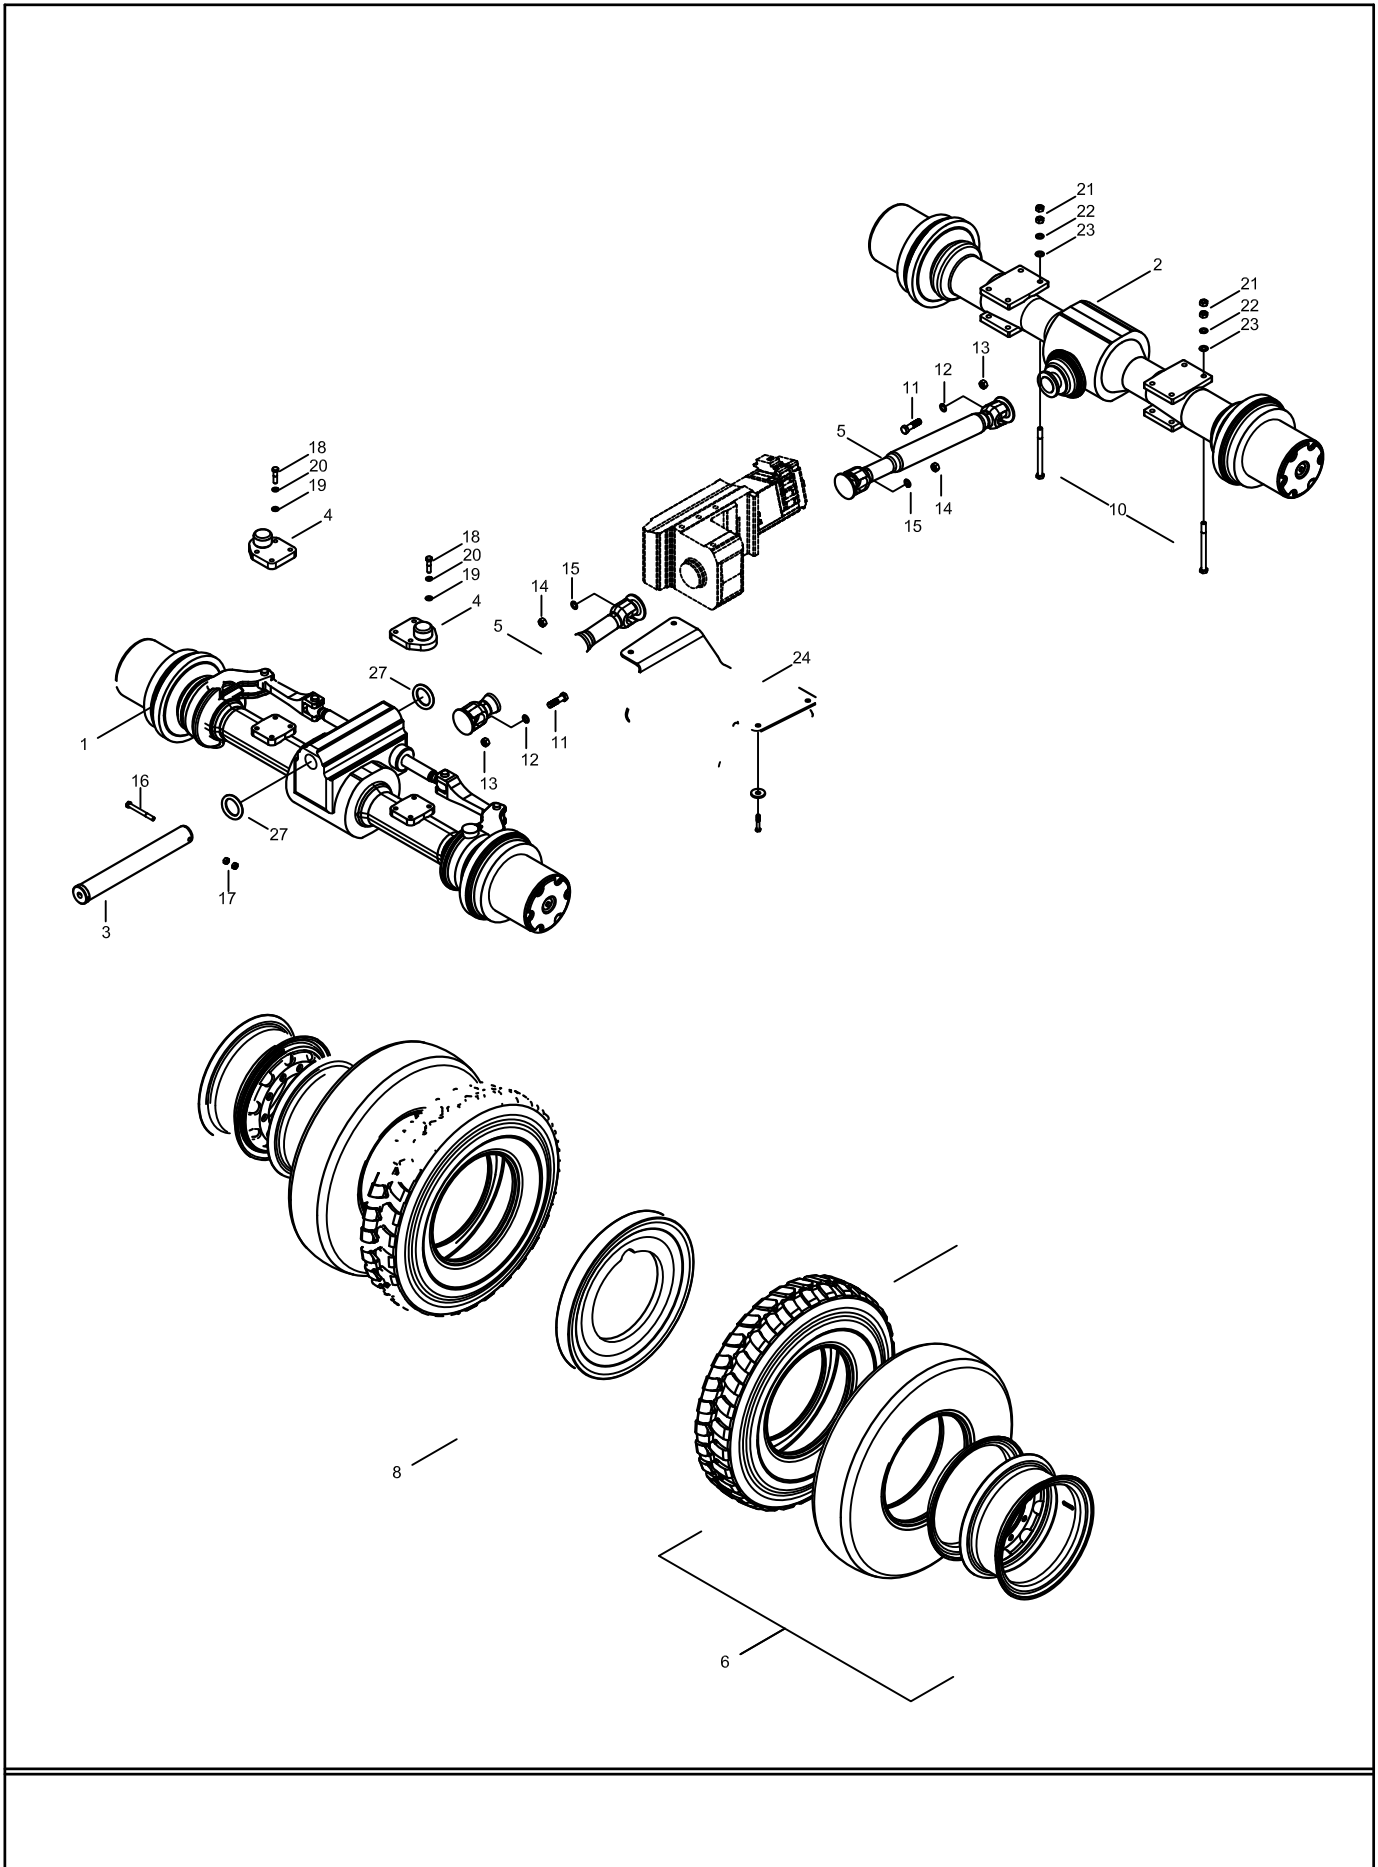

GÜÇ AKTARIM MONTAJI POWER TRAINING MOUNTING

GÜÇ AKTARIM MONTAJI
POWER TRAINING MOUNTING

No	Parça No	Adı	Description	Adet	Not	Seri No	Y. Kul. S.K.
No	Part No			Q'ty	Note	Serial No	ICA S.C.
1	H234500100	Ön Aks	Axle-Front	1			
2	H234500200	Arka Aks	Axle-Rear	1			
3	H234500700	Pim	Pin	1			
4	H234500900	Takoz K.M.	Support, Osci. Cyl.	2			
5	H234501000	Şaft	Shaft	2			
6	H234501200	Lastik Montajı, A	Tire &Wheel Ass'y, A	4			
6_1	H234501300	Dış Lastik	Tire	4			
6_2	H234501400	İç Lastik	Tube	4			
6_3	H234501500	Kolon	Flap	4			
6_4	H234501600	Jant	Rim-Wheel	4			
7	H234501700	Lastik Montajı, B	Tire &Wheel Ass'y, B	4			
7_1	H234501300	Dış Lastik	Tire	4			
7_2	H234501400	İç Lastik	Tube	4			
7_3	H234501500	Kolon	Flap	4			
7_4	H234501600	Jant	Rim-Wheel	4			
8	H234501800	Ara Lastik	Ring-Stone Resister	4			
10	H234502200	Arka Aks Cıvatası	Bolt, Rear Axle	8			
11	N01/0480470	A.K.B. Cıvata	Bolt, Hex.	8	M10x1x130		
12	N03/1310011	Yaylı Rondela	Washer, Spr.	16	M10		
13	N02/3570218	A.K.B. Somun	Nut, Hex.	16	M10x1		
14	N02/3570218	A.K.B. Somun	Nut, Hex.	16	M10x1		
15	N03/1310011	Yaylı Rondela	Washer, Spr.	16	M10		
16	N01/0381418	A.K.B. Cıvata	Bolt, Hex.	1	M16x150		
17	N02/3570314	A.K.B. Somun	Nut, Hex.	2	M16		
18	N01/0381262	A.K.B. Cıvata	Bolt, Hex.	8	M16x65		
19	N03/0100027	Pul	Washer, Pln.	8	M16		
20	N03/1310014	Yaylı Rondela	Washer, Spr.	12	M16		
21	N02/3570374	A.K.B. Somun	Nut, Hex.	16	M20		
22	N03/1310016	Yaylı Rondela	Washer, Spr.	8	M20		
23	N03/0800003	Pul	Washer, Pln.	16	M20		
24	H234502300	Muhafaza Sacı, Şanz.	Cover, Transmission	1			
25	N01/0233566	A.K.B. Cıvata	Bolt, Hex.	4	M16x35		
26	H345002700	Destek Pulu	Washer	4			
27	H205002000	Şim	Shim	2