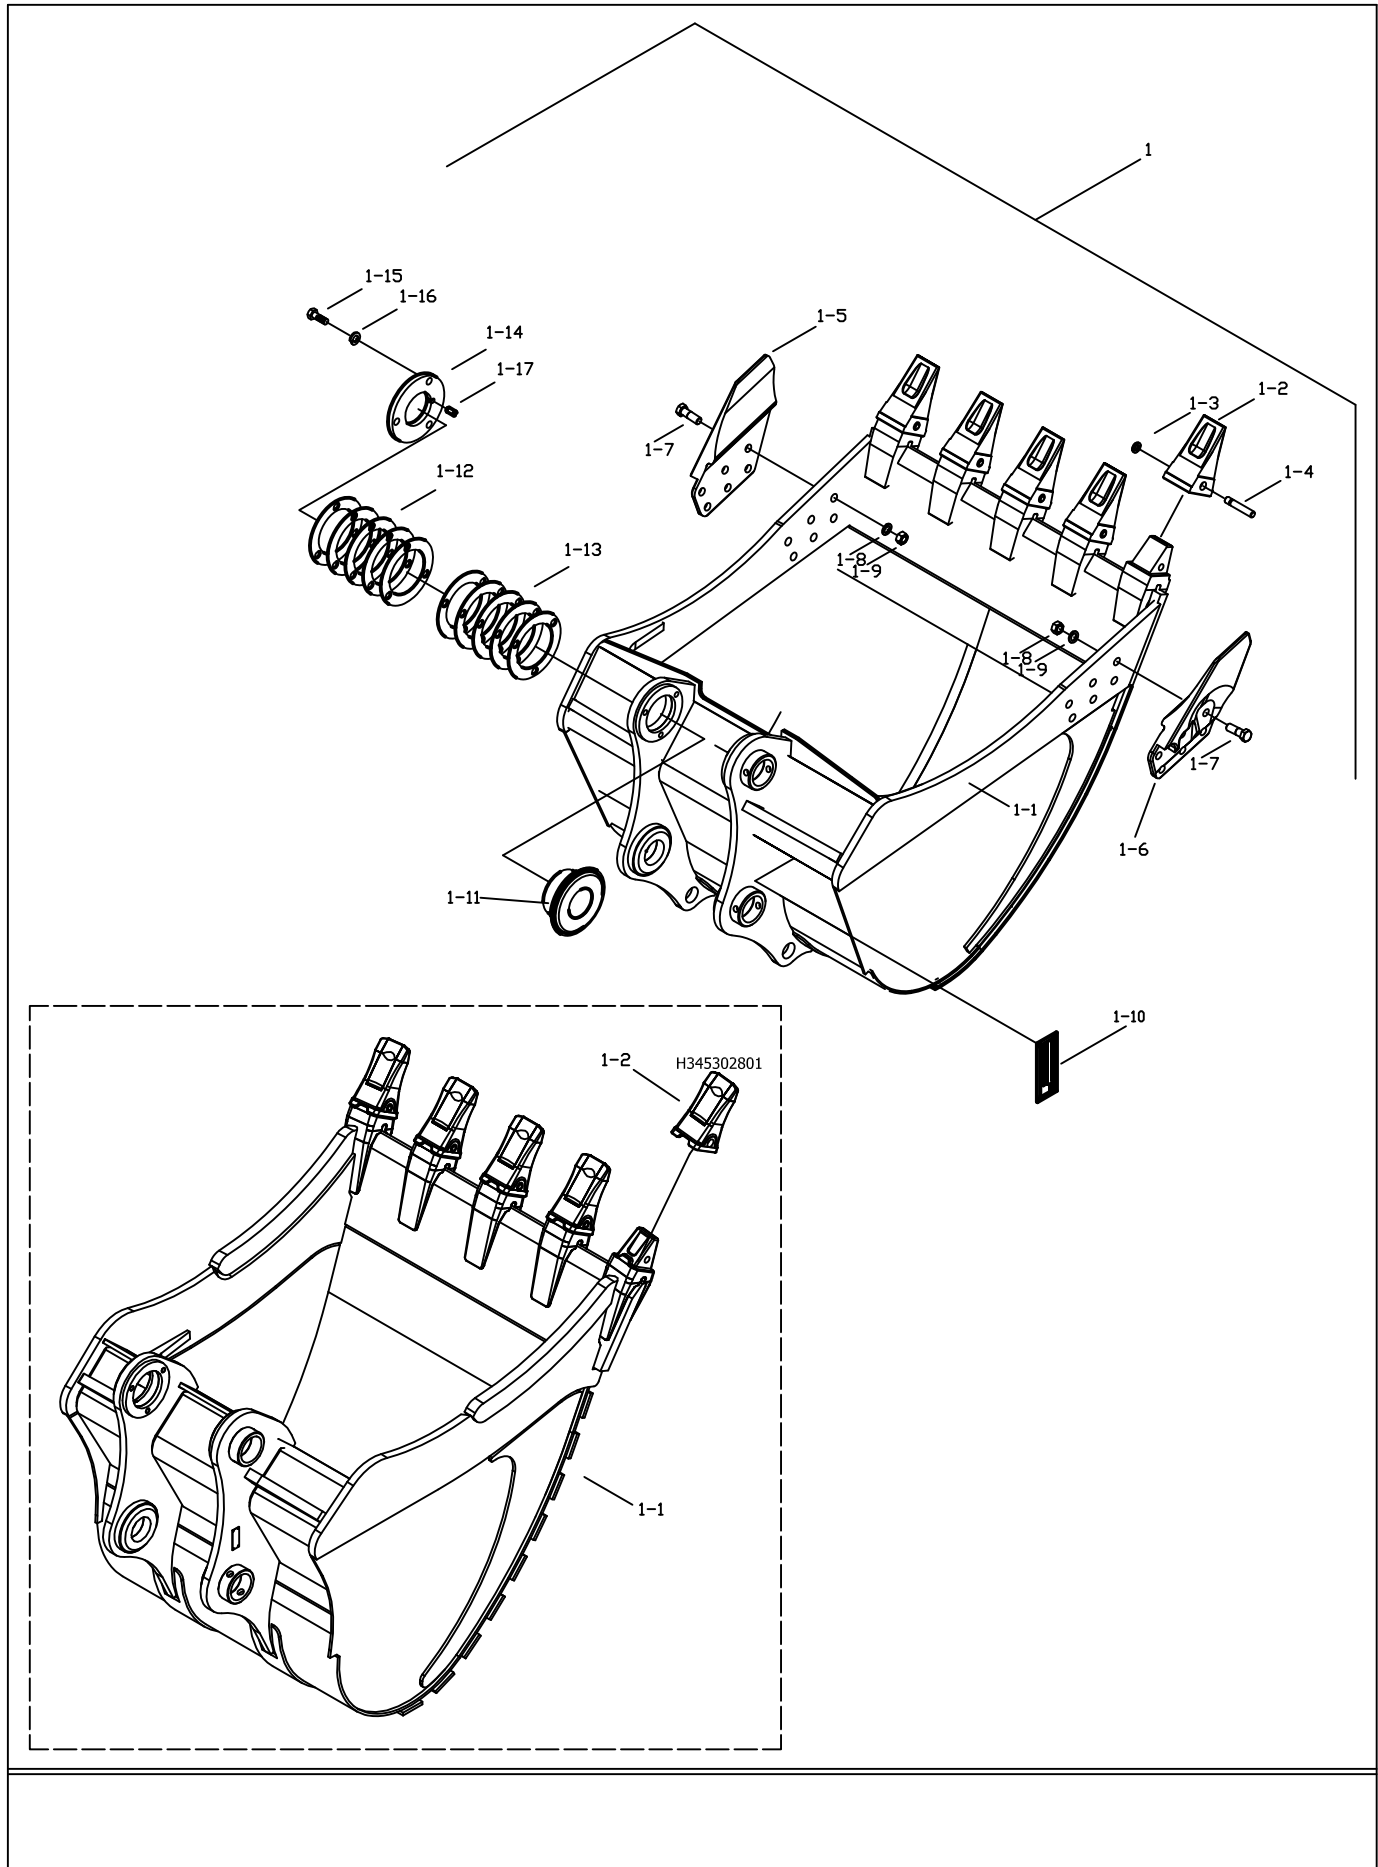

DUAL RADIUS KEPÇE DUAL RADIUS BUCKET