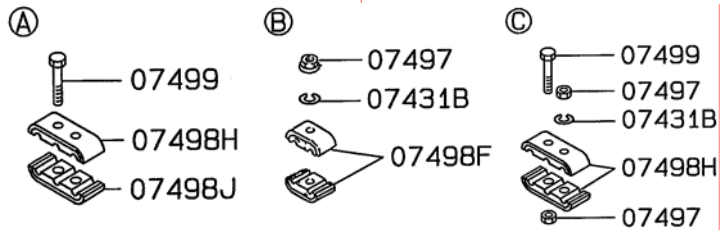

YAKIT ENJEKSİYON BORULARI VE NOZULU INJECTION PIPE AND NOZZLE