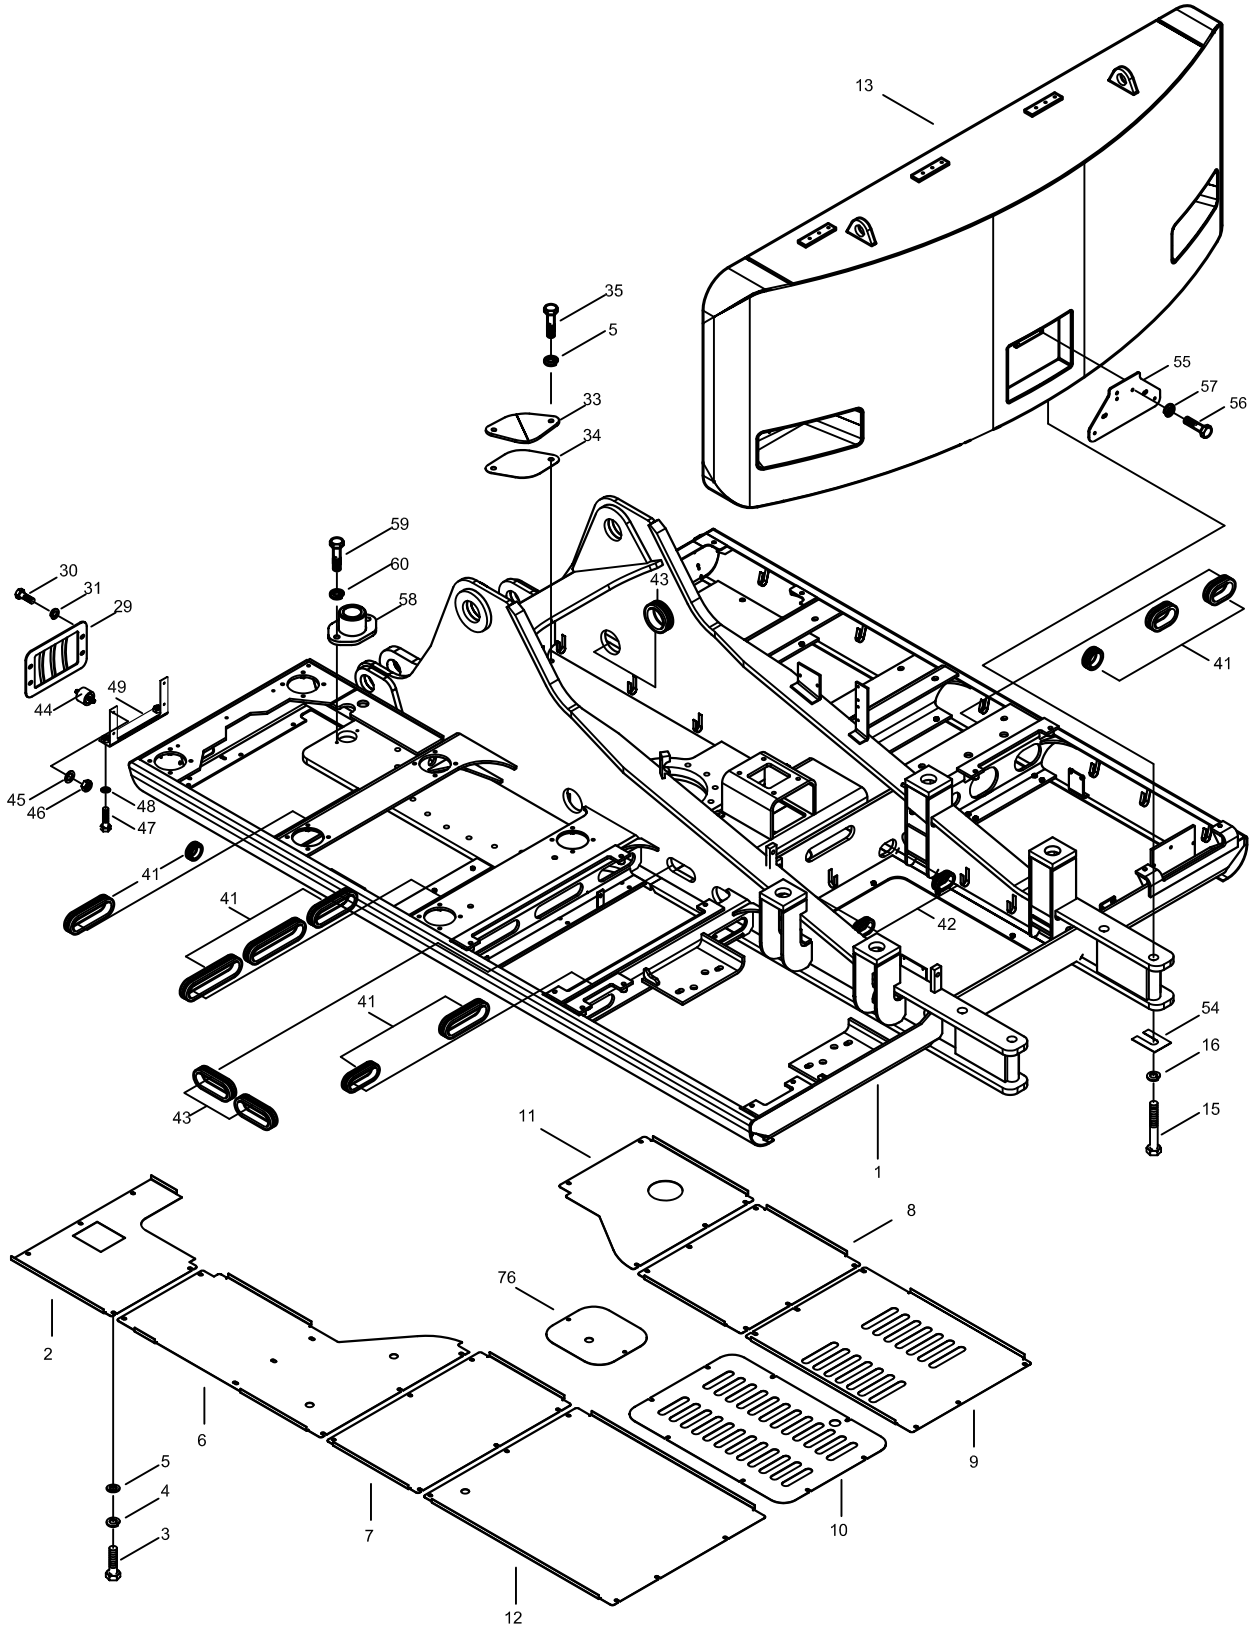

ÜST ŞASI MONTAJI UPPER FRAME MOUNTING

NOT: Bu görüntü 6123001-6123006 seri nolu makineler için geçerlidir.
NOTE: This view is valid for 6123001-6123006 serial number machines.

ÜST ŞASI MONTAJI UPPER FRAME MOUNTING

No No	Parça No Part No	Adı	Description	Adet Q'ty	Not Note	Seri No Serial No	Y. Kul. S.K. ICA S.C.
1	H341020103	Üst Şasi K.M.	Upper Frame W.A.	1		6123001-6123006	D
2	H341211603	Alt Kapak Sacı K.M.	Cover, Bottom, W.A.	1			
3	N01/0232486	A.K.B. Cıvata	Bolt, Hex.	51	M10x30		
4	N03/1310011	Yaylı Rondela	Washer, Spr.	53	M10		
5	N03/0020121	Pul	Washer, Pln.	51	M10		
6	H341200303	Alt Kapak Sacı	Cover, Bottom	1			
7	H341200403	Alt Kapak Sacı,	Cover, Bottom	1			
8	H341200502	Alt Kapak Sacı	Cover, Bottom	1			
9	H341200602	Alt Kapak Sacı	Cover, Bottom	1			
10	H341200702	Alt Kapak Sacı	Cover, Bottom	1			
11	H341220100	Alt Kapak Sacı	Cover, Bottom	1			
12	H341200901	Alt Kapak Sacı	Cover, Bottom	1		6123001-6123006	D
13	H231220100	Arka Ağırlık K.M.	Counter Weight	1		6123001-6123006	D
15	H341201202	Ağırlık Cıvatası	Bolt, Weight	4	M30X3		
16	H341201301	Pul	Washer, Pln.	4			
29	H341201400	Far Muhafazası, K.M.	Cover, Lamp	2			
30	N01/0222114	A.K.B. Cıvata	Bolt, Hex.	8	M8x20		
31	N03/0100017	Pul	Washer, Pln.	8	M8		
33	H341201500	Kapak	Cover	1			
34	H341201600	Conta	Gasket	1			
35	N01/0232438	A.K.B. Cıvata	Bolt, Hex.	2	M10x20		
41	98Y040120	Gromet	Gromet		10'luk, 6,5m		
42	98Y040130	Gromet	Gromet		15'lik, 0,62m		
43	98Y040140	Gromet	Gromet		22'lik, 3,5m		
44	H341212900	Far Titreşim Lastiği	Rubber, Lamp	8			
45	N03/0100013	Pul	Washer, Pln.	10	M6		
46	N02/3570158	A.K. Somun	Nut, Hex.	8	M6		
47	N01/0232462	A.K.B. Cıvata	Bolt, Hex.	4	M10x25		
48	N03/0100020	Pul	Washer, Pln.	4	M10		
49	H341213000	Far Sacı K.M.	Plate, Lamp	2			
54	H341213602	Şim	Shim	4			
55	H231211000	Plaka Bağ. Sacı	Plate, License Plate	1			
56	N01/0221478	Cıvata	Bolt	2	M6x15		
57	N03/1310008	Yaylı Rondela	Washer, Spr.	2	M6		
58	H231211101	Kilit Burcu K.M.	Bush Lock	1			
59	N01/0233590	A.K.B. Cıvata	Bolt, Hex.	4	M16x45		
60	N03/1310014	Yaylı Rondela	Washer, Spr.	4	M16		
76	H341230400	Alt Kapak Sacı	Cover, Bottom	1