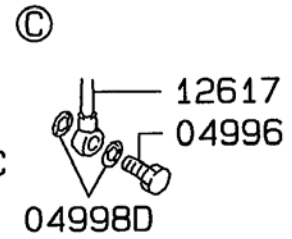

YAĞLAMA TESİSATI OIL LINE