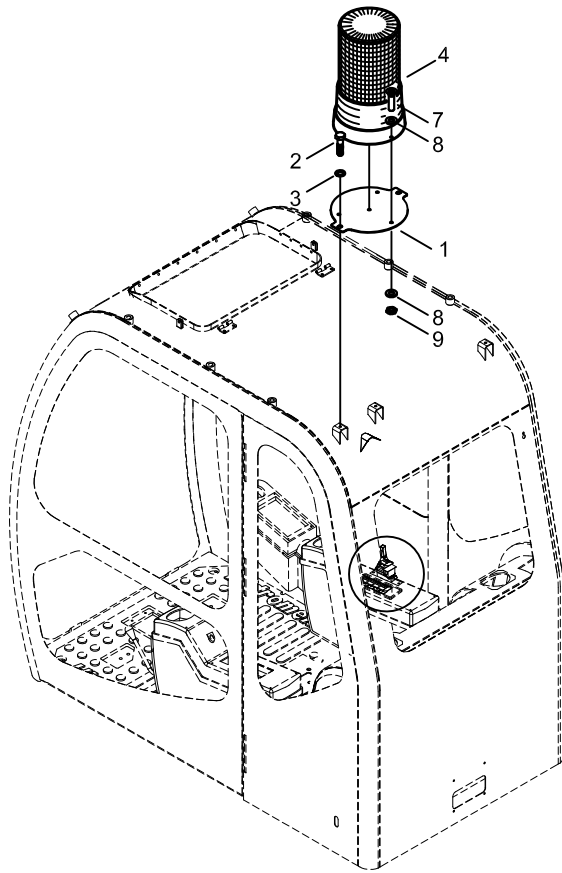

TEPE LAMBASI MONTAJI (OP) BEACON MOUNTING (OP)

SN: 6123001-7123061