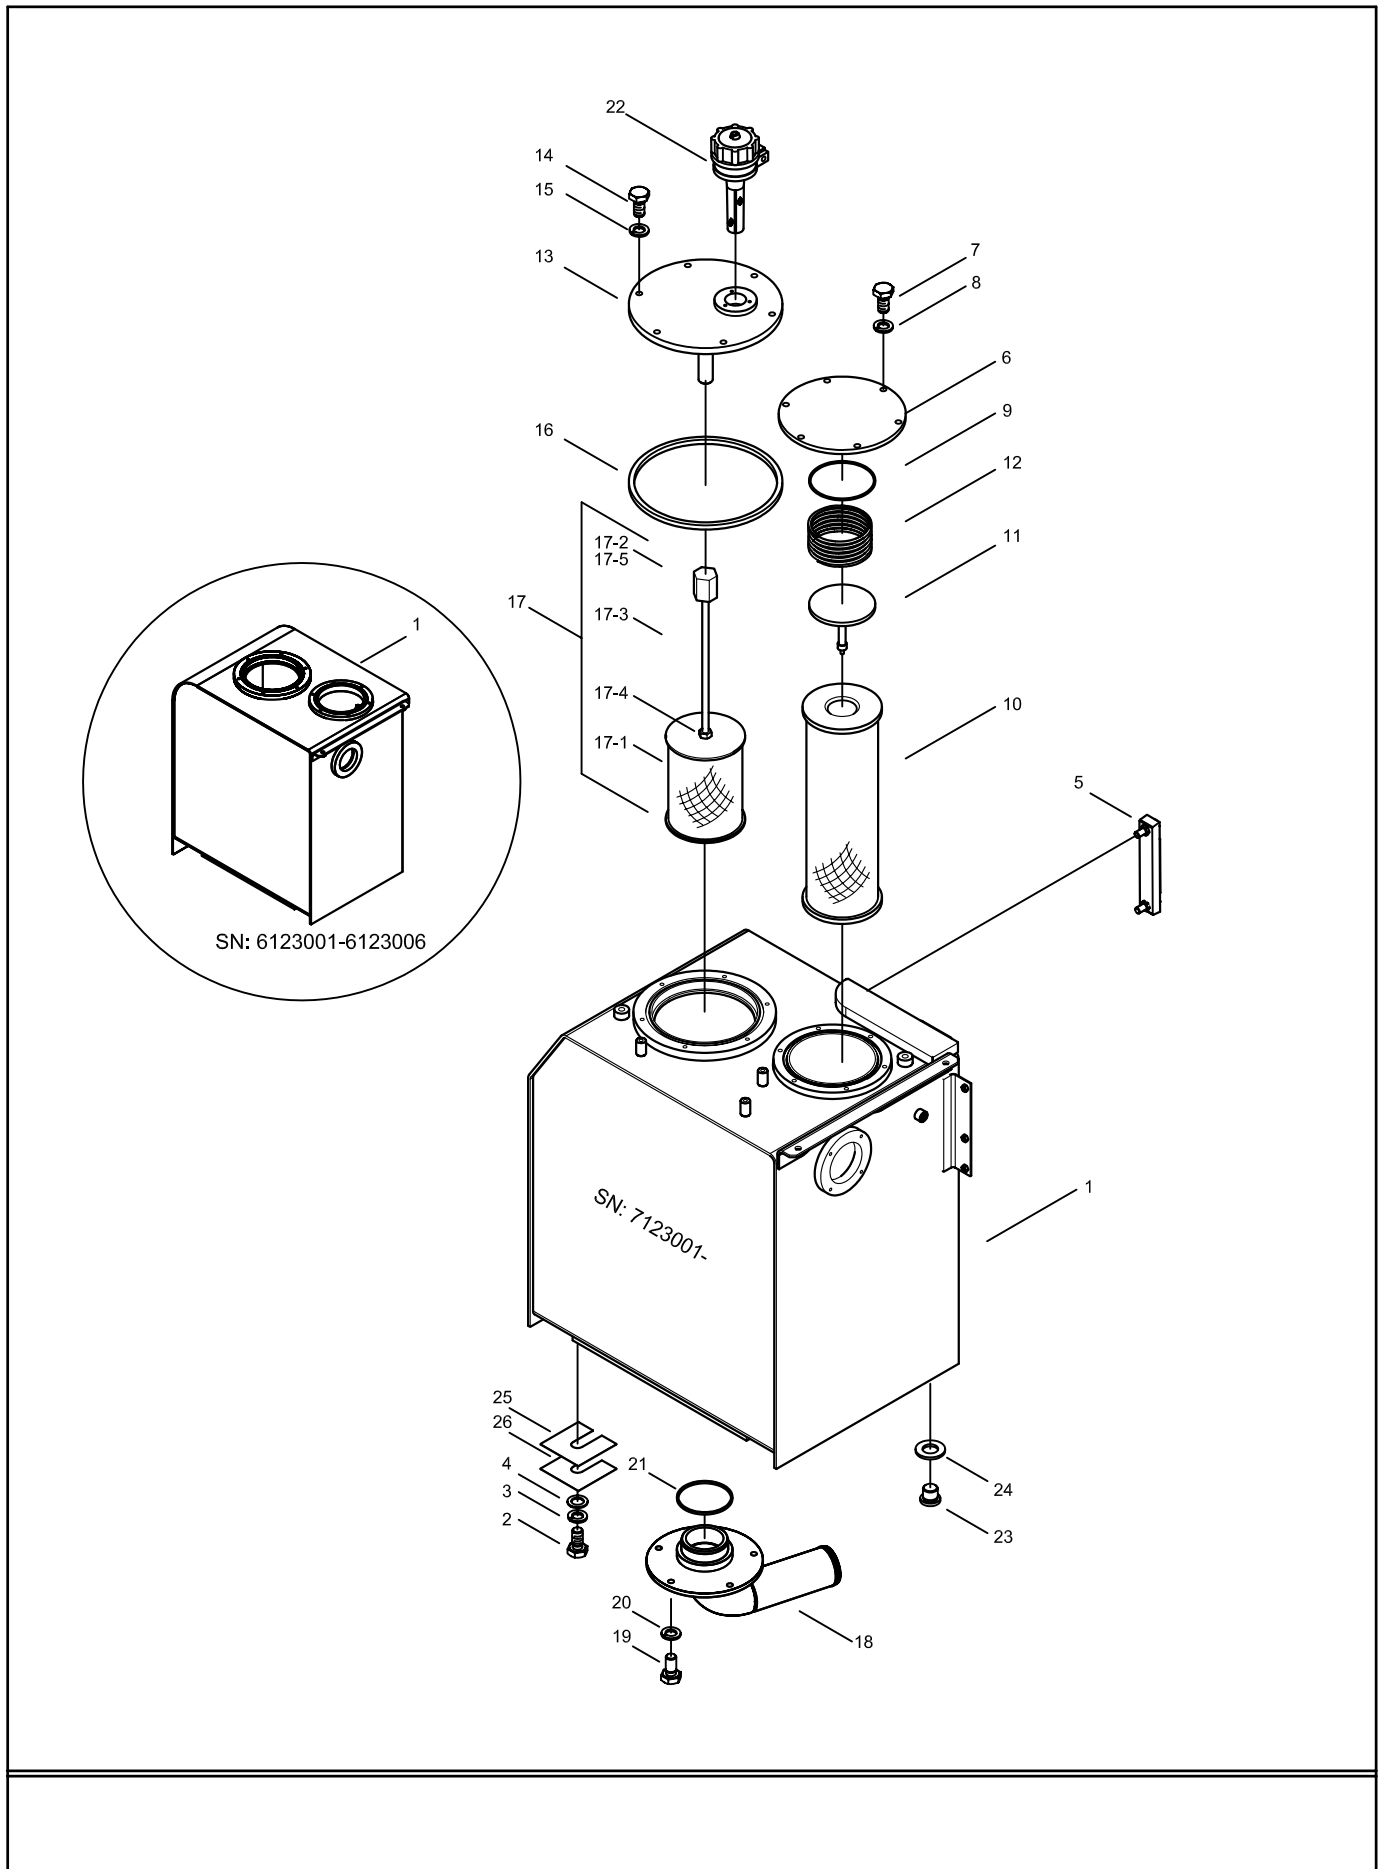

HİDROLİK DEPO MONTAJI HYDRAULIC TANK MOUNTING

HİDROLİK DEPO MONTAJI HYDRAULIC TANK MOUNTING

No	Parça No	Adı	Description	Adet	Not	Seri No	Y. Kul. S.K.
No	Part No			Q'ty	Note	Serial No	ICA S.C.
1	H343420100	Hidrolik Depo K.M.	Hydraulic Tank W.A.	1		6123001-6123006	D
	H343420101	Hidrolik Depo K.M.	Hydraulic Tank W.A.	1		7123001-7123017	D
	H343420102	Hidrolik Depo K.M.	Hydraulic Tank W.A.	1	*	7123018-	C
2	N01/0233578	A.K.B. Cıvata	Bolt, Hex.	4	M16x40		
3	N03/1310014	Yaylı Rondela	Washer, Spr.	4	M16		
4	N03/01000027	Pul	Washer, Pln.	4	M16		
5	H343403601	Hid. Yağ Seviye Gös.	Gauge Level	1			
6	H343403700	Kapak, Dönüş Filt.	Cover, Return	1			
7	N01/0232438	A.K.B. Cıvata	Bolt, Hex.	6	M10x20		
8	N03/1310011	Yaylı Rondela	Washer, Spr.	6	M10		
9	N10/2018957	O-Ring	O-Ring	1			
10	H343403802	Dönüş Filt.	Filter Ass'y, Return	1			
11	H343403900	Çek Valf	Valve, Check	1			
12	H343404000	Yay	Spring	1			
13	H343404100	Emiş Filt. Kapağı	Cover, Suction	1			
14	N01/0232462	A.K.B. Cıvata	Bolt, Hex.	6			
15	N03/1310011	Yaylı Rondela	Washer, Spr.	6			
16	N10/2022957	O-Ring	O-Ring	1			
17	H343404601	Emiş Filtresi	Strainer Ass'y, Suc.	1			
17_1	H349081001	Filtre Elemanı	Element, Filter	1			
17_2	H349081002	Tutucu	Guide Holder	1			
17_3	H349081007	Mesafe Çubuğu	Center Bolt	1			
17_4	N02/3570206	Somun	Nut	1	M10		
17_5	H349081005	Yay	Spring	1			
18	H343421100	Emiş Borusu K.M.	Pipe W.A. Suc.	1			
19	N01/0232462	A.K.B. Cıvata	Bolt, Hex.	6	M10x25		
20	N03/1310011	Yaylı Rondela	Washer, Spr.	6			
21	N10/2016457	O-Ring	O-Ring	1			
22	H343405800	Havalandırma Kap.	Air Breather	1			
23	N16/X120002	Boşaltma Tapası	Plug	1			
24	N10/2002234	O-Ring	O-Ring	1			
25	H343409500	Şim	Shim	4			
26	H343410400	Şim	Shim	4			

(*)H343420101 yerine kullanmak için N16/X120001 ve N10/2001323 ile birlikte isteyiniz. / To use instead of H343420101 order with N16/X120001 and N10/2001323 ile birlikte isteyiniz.