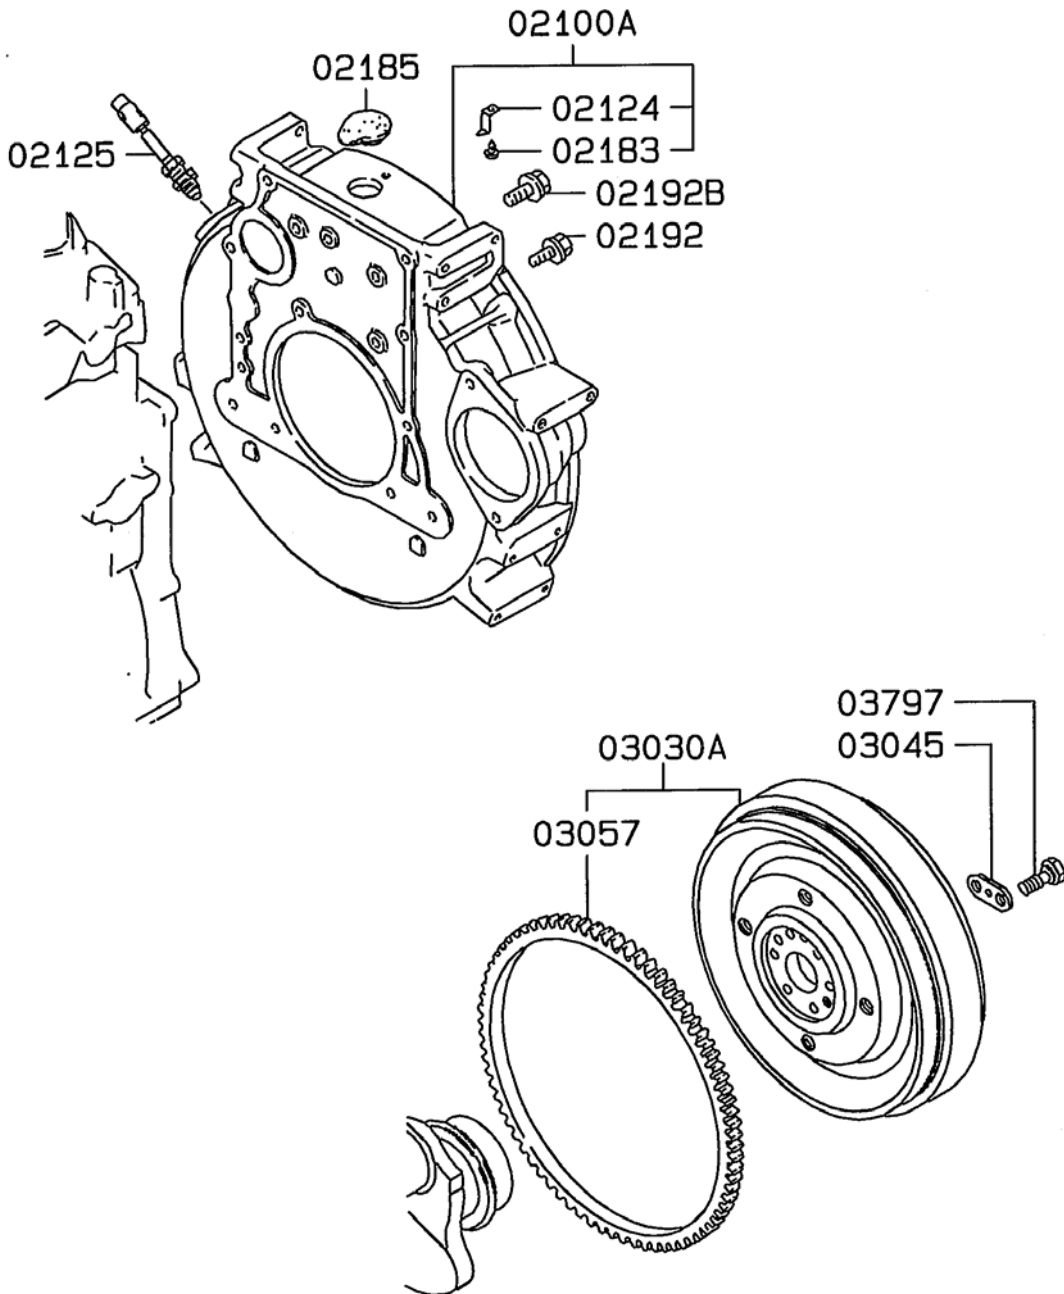

VOLAN VE MUHAFAZASI FLYWHEEL AND HOUSING