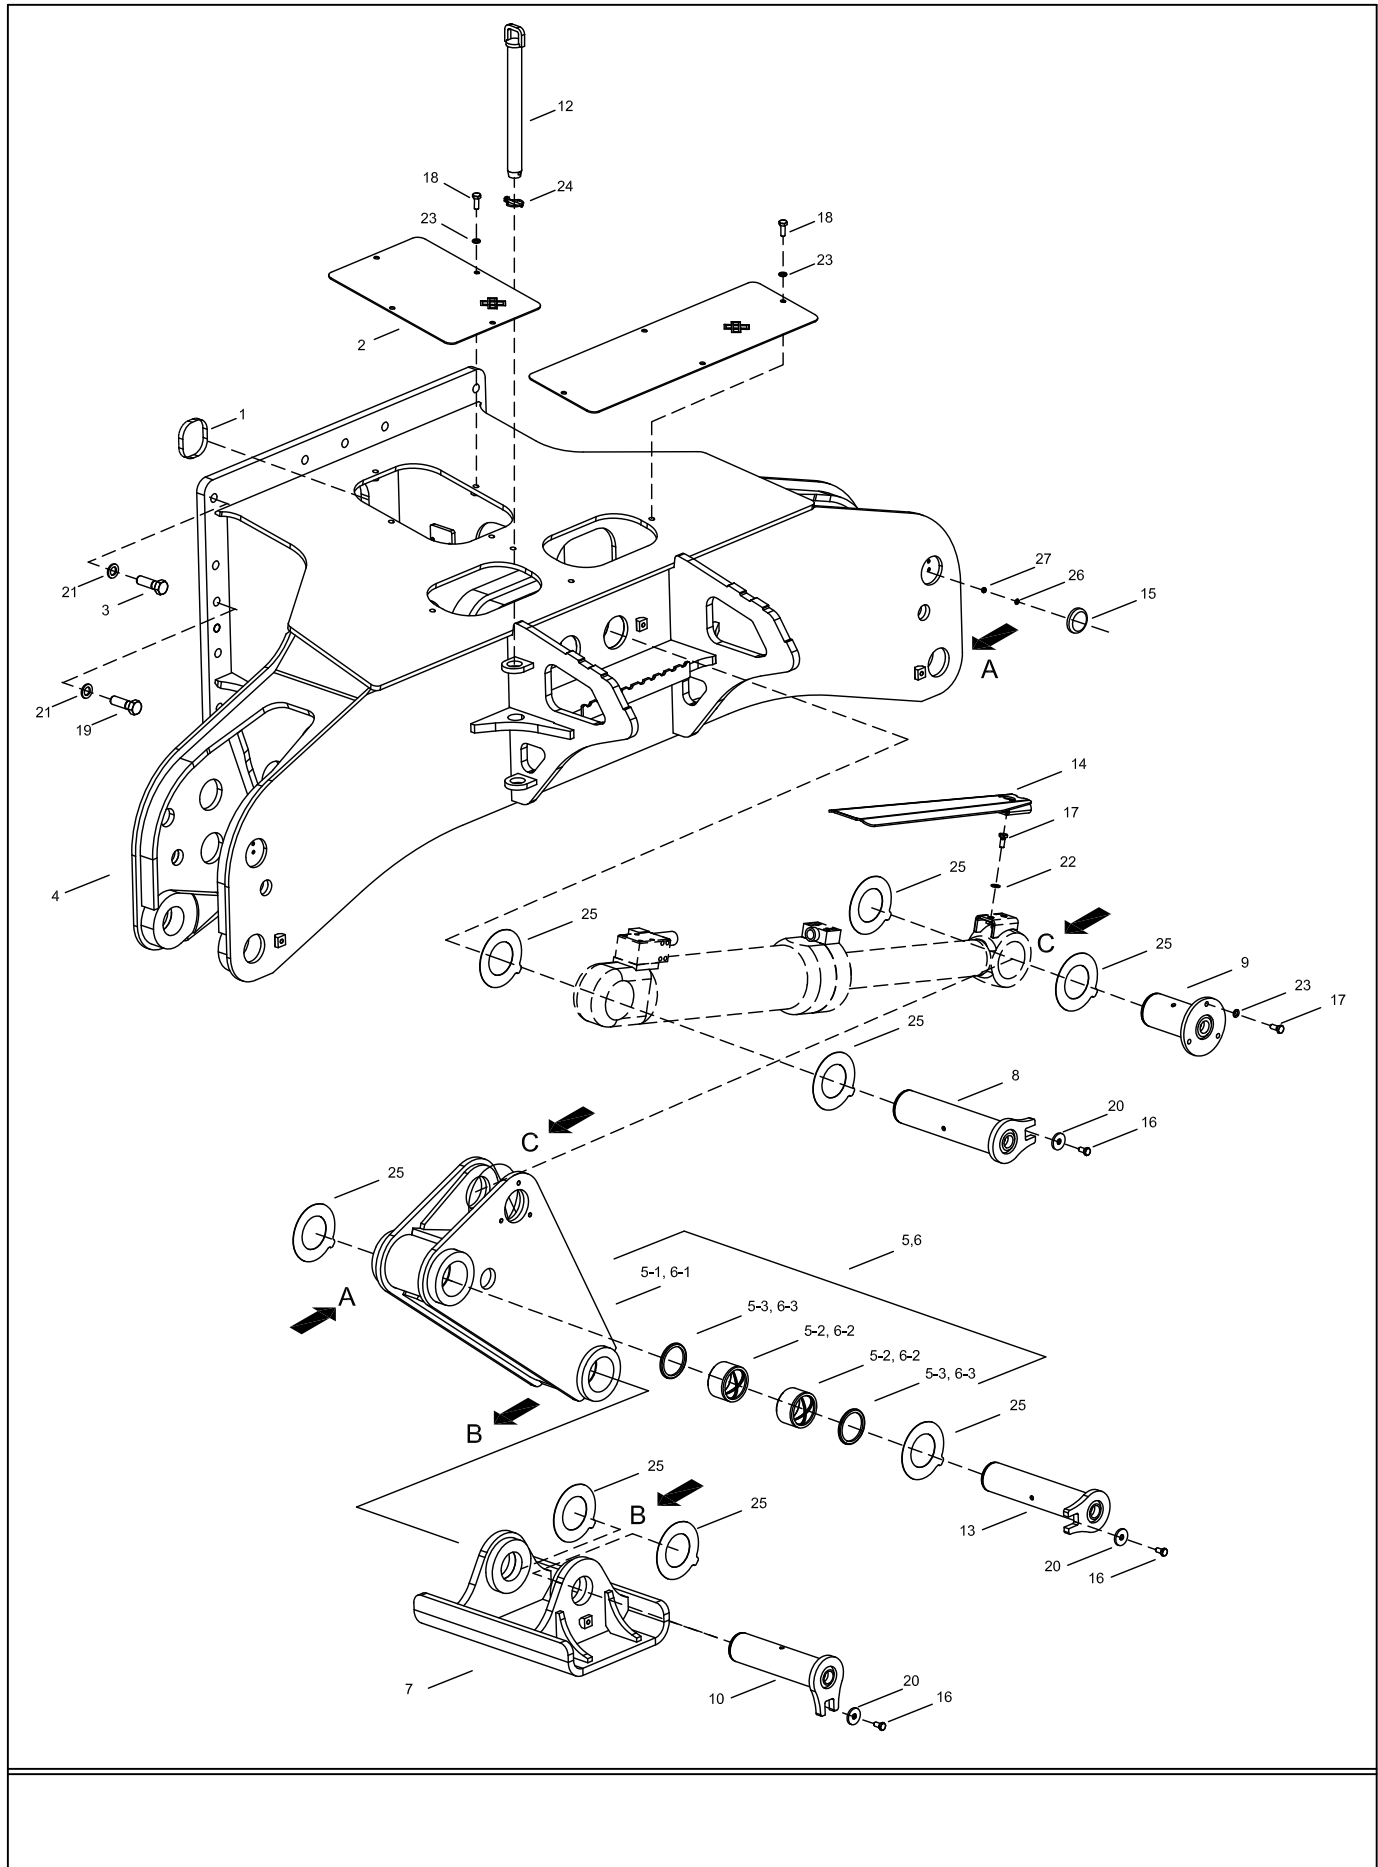

AYAK MONTAJI OUTRIGGER MOUNTING

AYAK MONTAJI
OUTRIGGER MOUNTING

No No	Parça No Part No	Adı	Description	Adet Q'ty	Not Note	Seri No Serial No	Y. Kul. S.K. ICA S.C.
1	98Y040150	GROMET	GROMMET	1	30'LUK		
2	H204406100	KAPAK SACI	COVER PLATE	1			
3	HT2312004	OZEL CIVATA	SPECIAL BOLT	4		C123002-C123005*	
	H224308300	OZEL CIVATA	SPECIAL BOLT	4		C123006- **	
4	H224400100	AYAK GOVDESI K.M.	LEG BODY W.A.	1			
5	H224402300	AYAK MAFSALI MONT, SAĞ	LEG BEARING ASS'Y,R	1			
5_1	H224402400	AYAK MAFSALI K.M.	LEG BEARING W.A.	1			
5_2	H234401300	SERT BURÇ	BUSHING	8			
5_3	N105708505	TOZ KEÇESİ	SEAL DUST	8			
6	H224403100	AYAK MAFSALI MONT., SOL	LEG BEARING ASS'Y,L	1			
6_1	H224403200	AYAK MAFSALI K.M.	LEG BEARING W.A.	1			
6_2	H234401300	SERT BURÇ	BUSHING	8			
6_3	N105708505	TOZ KEÇESİ	SEAL DUST	8			
7	H224403300	AYAK PABUCU K.M.	FOOT W.A.	2			
8	H224403700	PIM K.M.	PIN W.A.	2			
9	H224403900	PIM K.M.	PIN W.A.	2			
10	H224404200	PIM K.M.	PIN W.A.	2			
11	H224404400	KAPAK SACI	COVER PLATE	1			
12	H224404500	SABITLEME PIMI K.M.	FIXING PIN W.A.	2			
13	H224404800	PIM K.M.	PIN W.A.	2			
14	H224405000	KORUYUCU KAPAK K.M.	PROTECTIVE COVER W.A.	2			
15	H234106201	REFLEKTÖR	REFLECTOR	2			
16	N010232438	CİVATA	BOLT	6	M10x20		
17	N010232462	CİVATA	BOLT	10	M10x25		
18	N010232486	CİVATA	BOLT	8	M10x30		
19	HT2312004	CİVATA	BOLT	13	M20x65		
	N010391766	CİVATA	BOLT	17	M20x65	C123001- *	
20	N030780002	PUL	WASHER	6	M10.8		
21	N030800003	PUL	WASHER	21	M20		
22	N030810015	PUL	WASHER	4	M10		
23	N031310011	YAYLI RONDELA	WASHER, SPR.	14	M10		
24	N063006042	KOPİLYA	PIN, SPLIT	2			
25	N082081141	POLİMER SİM	POLYMER SHIM	16			
26	N031310008	YAYLI RONDELA	WASHER, SPR.	2	M6		
27	N023570158	SOMUN	NUT	2	M6		

* C123003 hariç / expect for C123003 ** C123006 'dan itibaren başlamıştır/ Started from C123006-