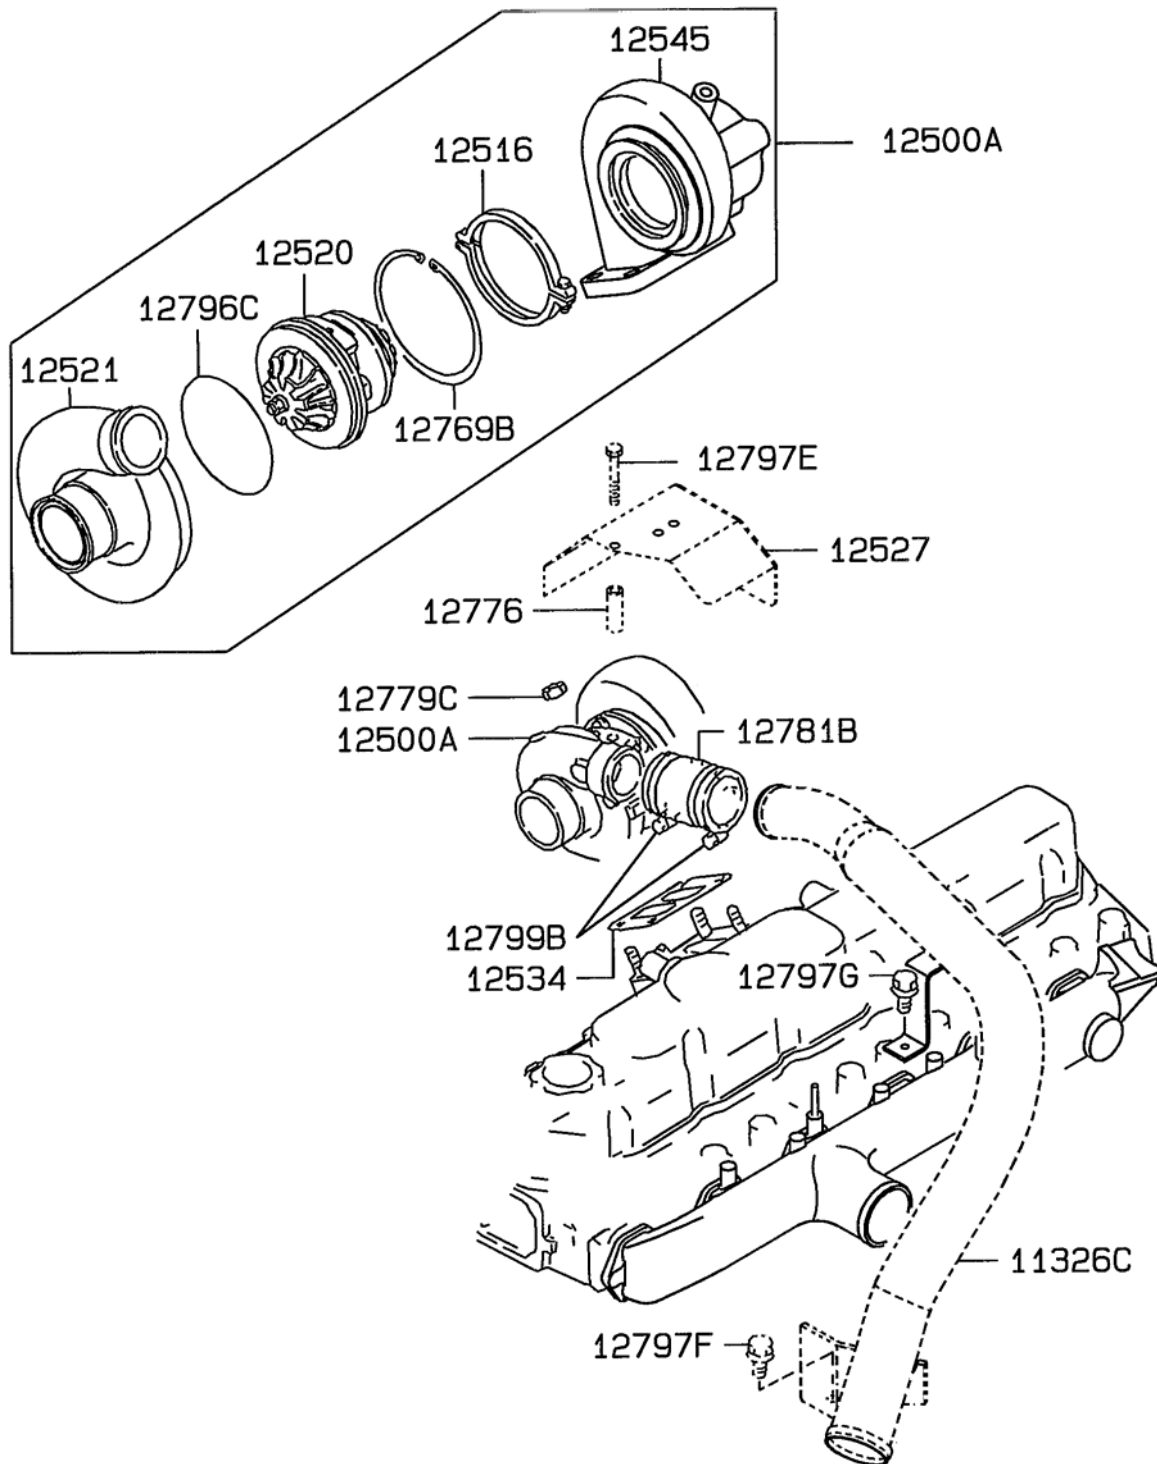

TURBOŞARJ TURBOCHARGER