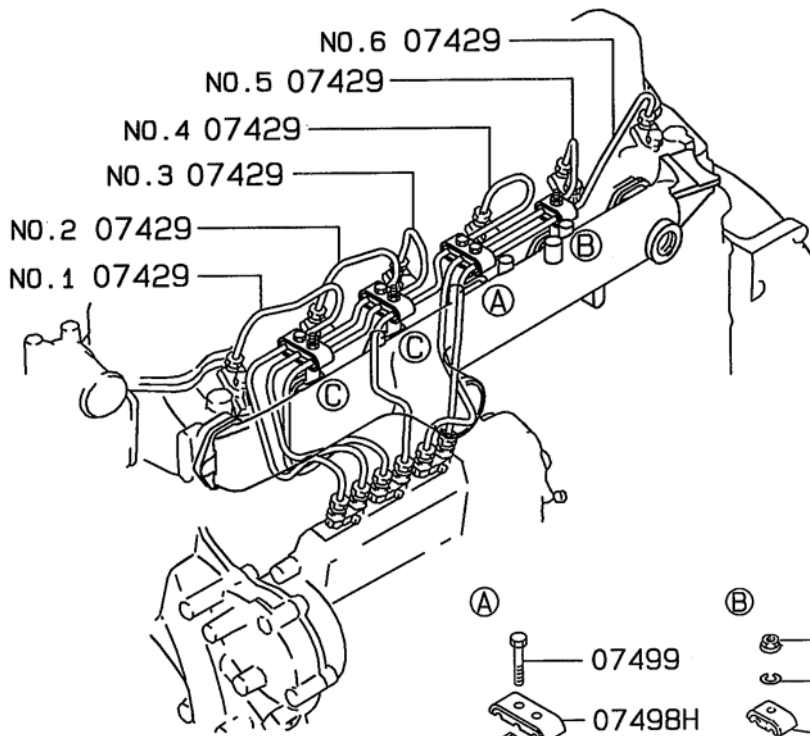

YAKIT ENJEKSİYON BORULARI VE NOZULU INJECTION PIPE AND NOZZLE