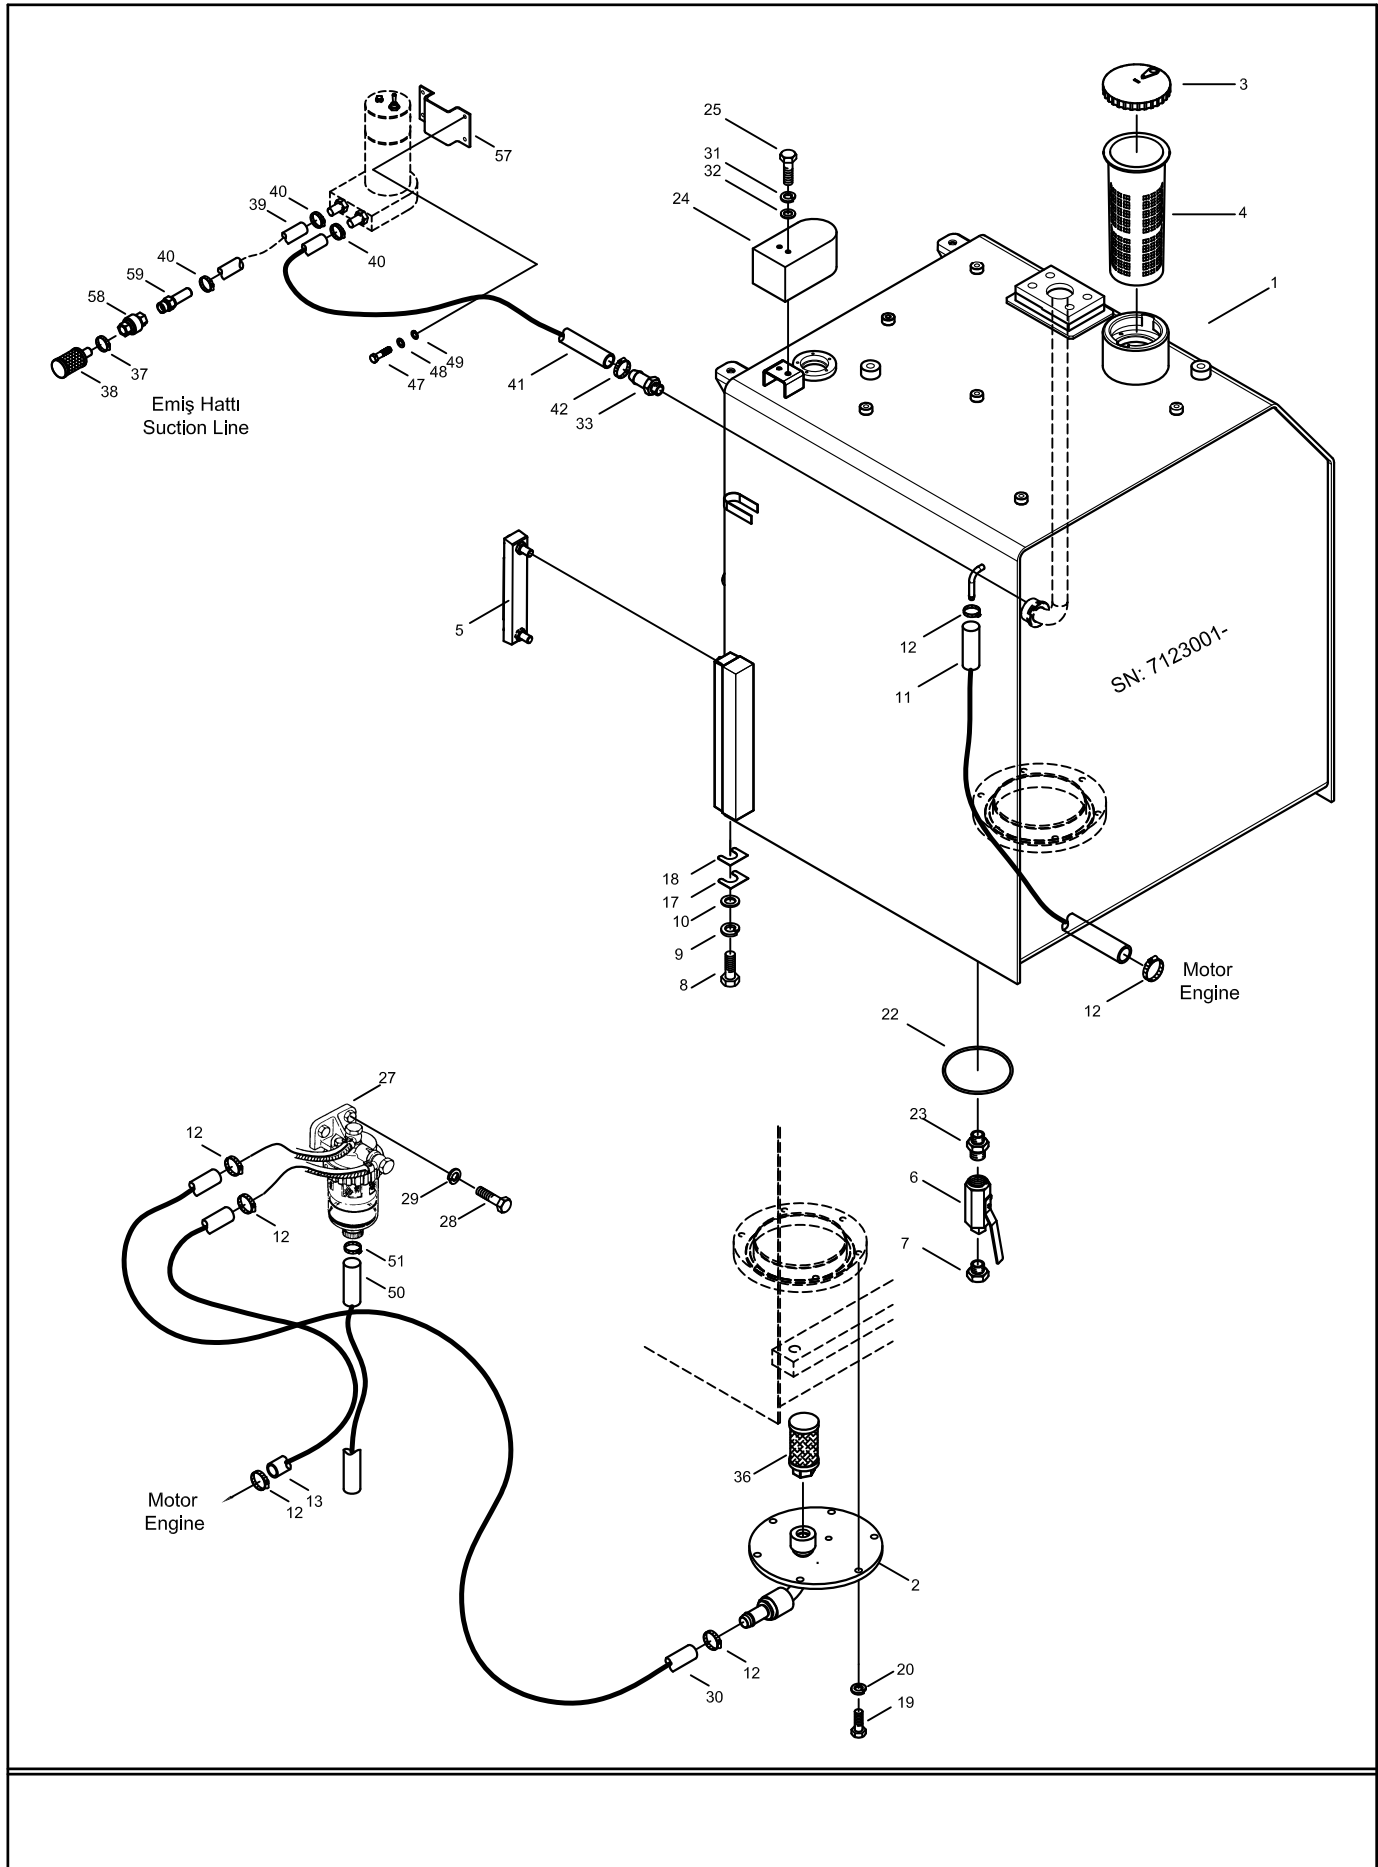

YAKIT DEPOSU MONTAJI VE YAKIT HATTI FUEL TANK MOUNTING AND FUEL LINE

YAKIT DEPOSU MONTAJI VE YAKIT HATTI
FUEL TANK MOUNTING AND FUEL LINE

No	Parça No	Adı	Description	Adet	Not	Seri No	Y. Kul. S.K.
No	Part No			Q'ty	Note	Serial No	ICA S.C.
42	N07/4016027	Kelepçe	Clamp	1			
47	N01/0221202	A.K.B. Civata	Bolt, Hex.	4	M5x16		
48	N03/1310007	Yaylı Rondela	Washer, Spr.	4	M5		
49	N03/0100011	Pul	Washer, Pln.	4	M5		
50	H342514900	Hortum, Tahliye	Hose, Drain	1			
51	N07/4010016	Kelepçe	Clamp	1			
57		Bağlantı Braketi	Support	1		9123016-	
58		Çek Valf	Valve, Check	1		9123016-	
59		Rekor	Connector	1		9123016-