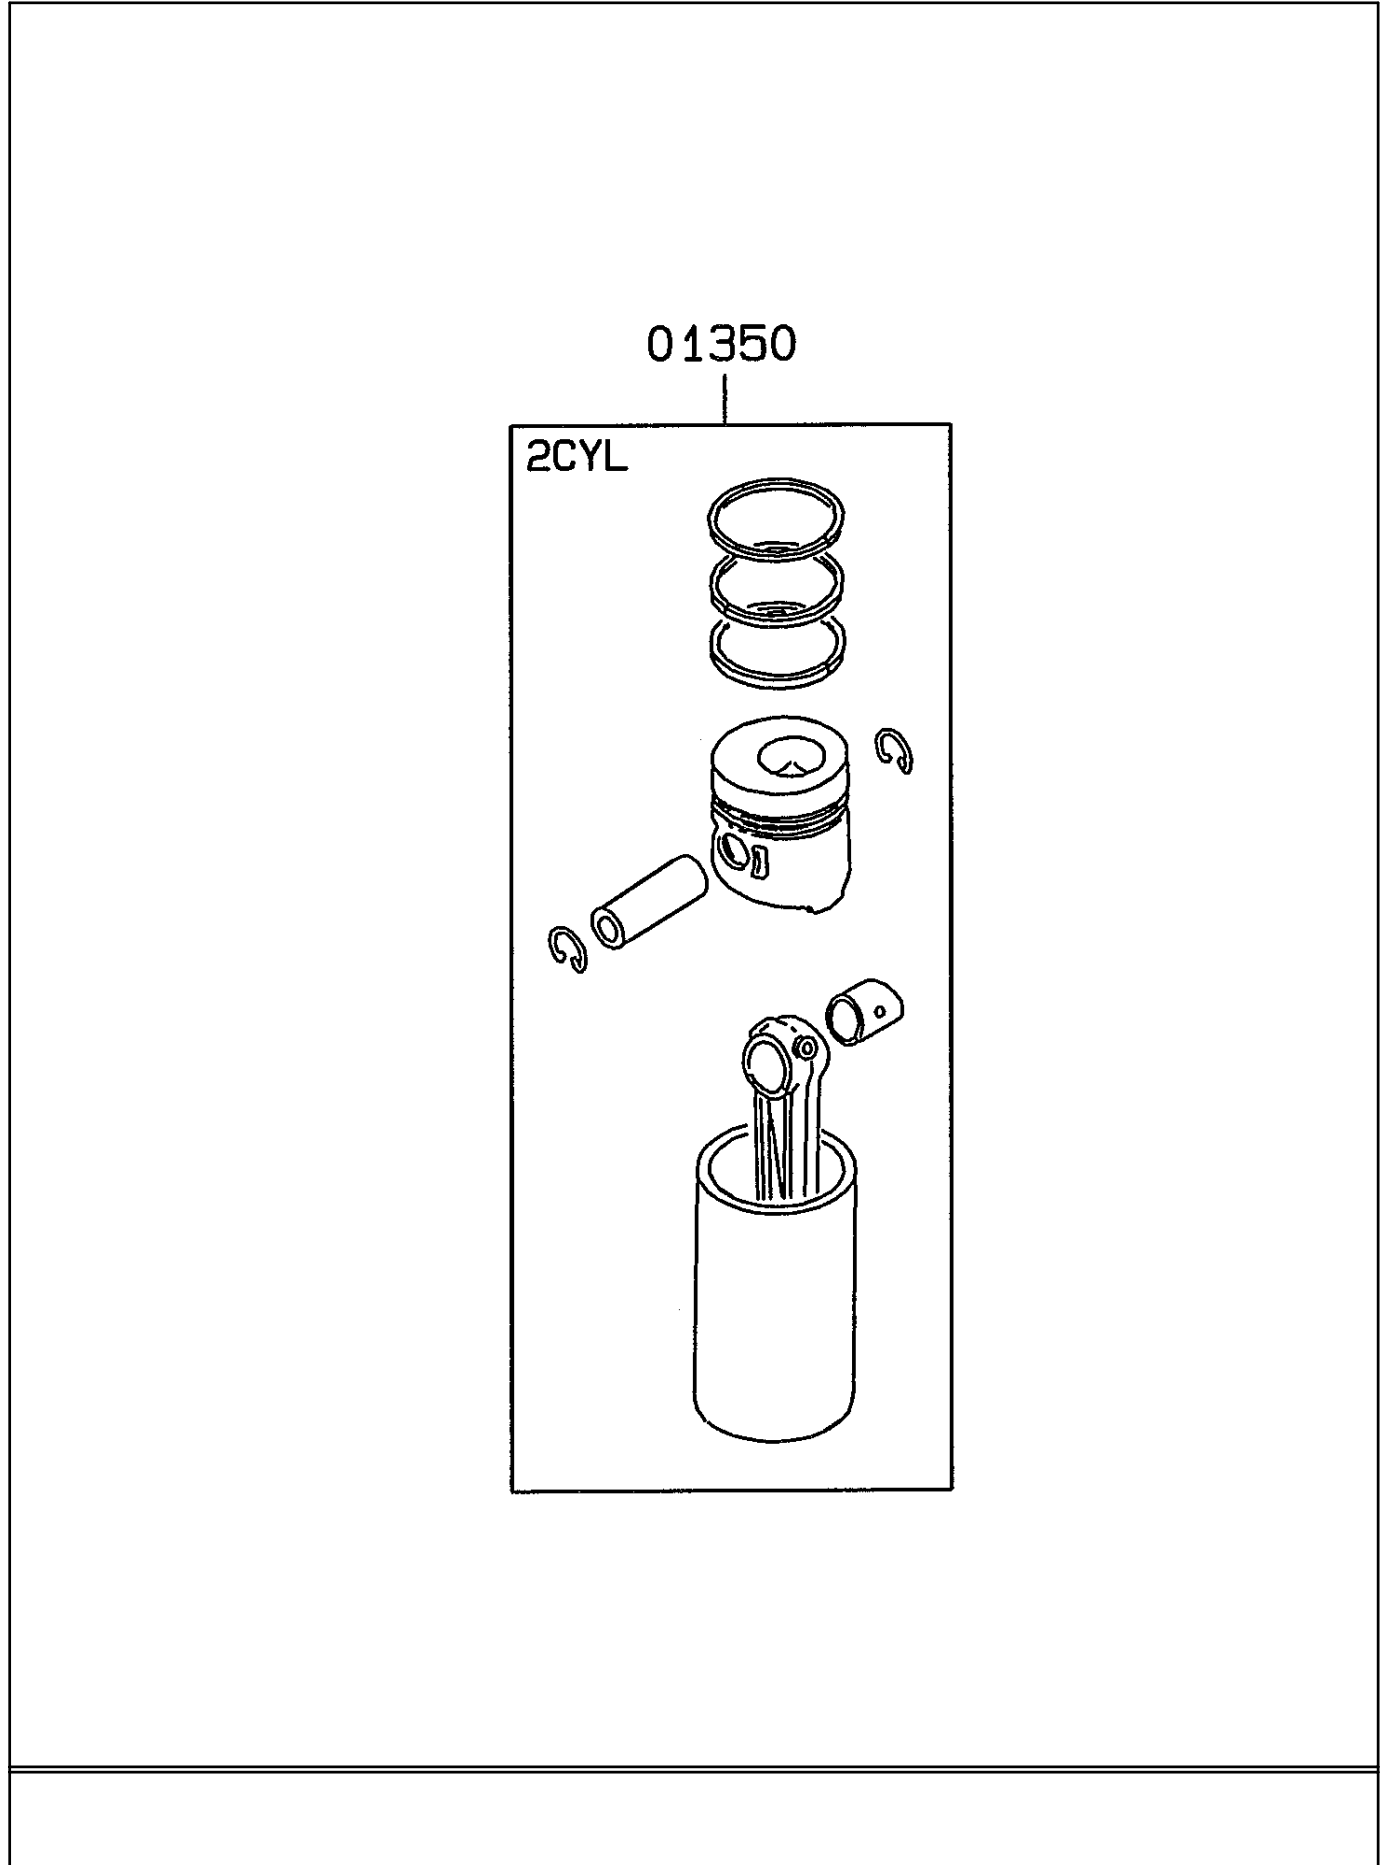

GÖMLEK VE PİSTON KİTİ
LINER AND PISTON KIT