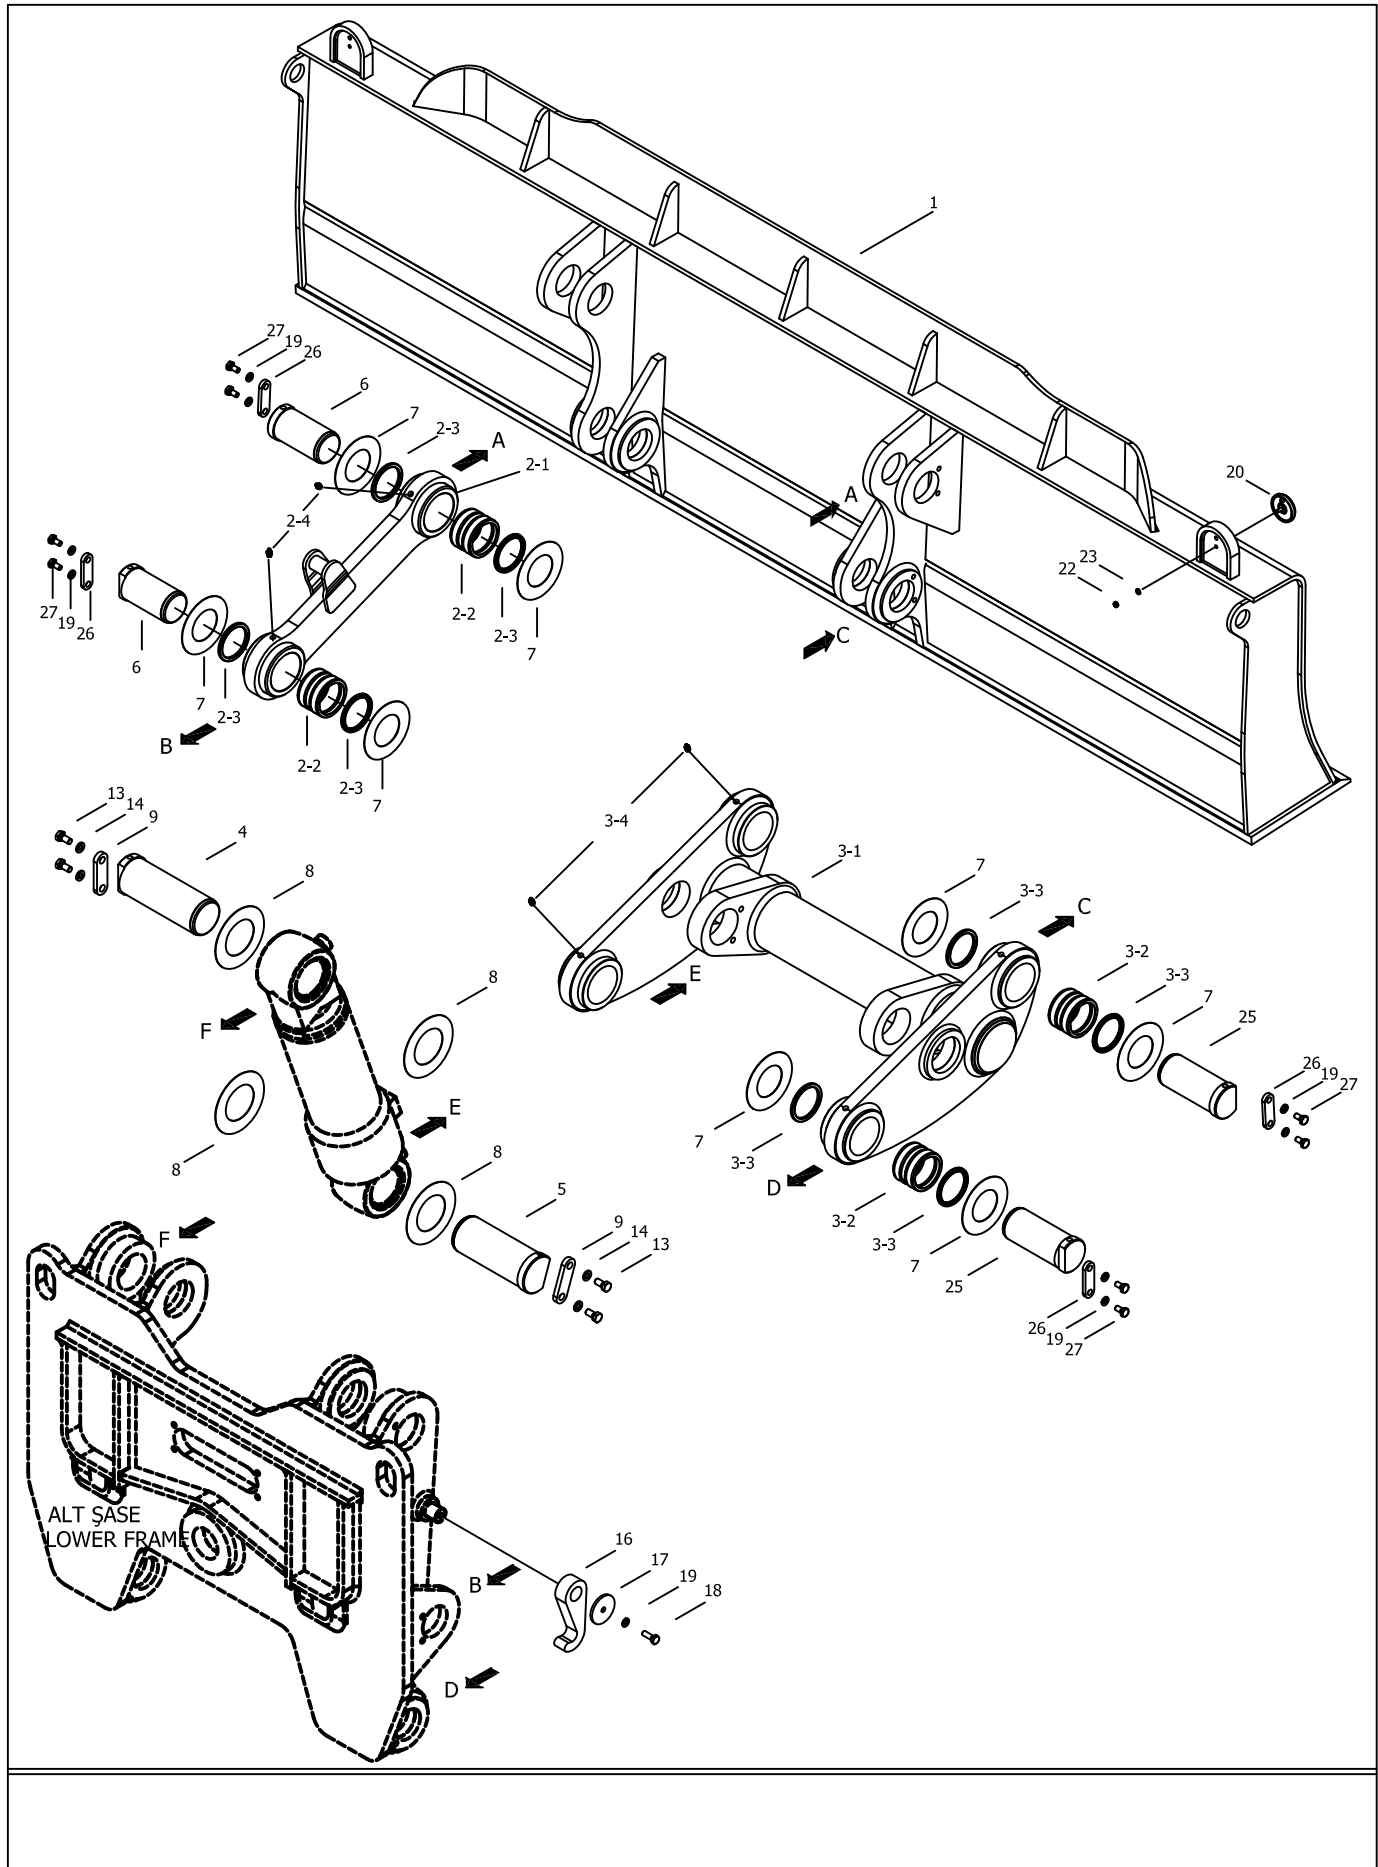

DOZER BIÇAĞI MONTAJI DOZER BLADE MOUNTING

DOZER BIÇAĞI MONTAJI

DOZER BLADE MOUNTING

No	Parça No	Adı	Description	Adet	Not	Seri No	Y. Kul. S.K.
No	Part No			Q'ty	Note	Serial No	ICA S.C.
1	H234300102	Dozer Bıçağı K.M.	Dozer Blade W.A.	1		6123001-6123003	D
	H234300103	Dozer Bıçağı K.M.	Dozer Blade W.A.	1		6123004-B123008	C
2	H234301302	Üst Bağlantı Mont.	Upper Link Ass'y	2			
2_1	H234301502	Üst Bağlantı K.M.	Upper Link W.A.	2			
2_2	H234302800	Sert Burç	Bushing	4			
2_3	N10/5708505	Toz Keçesi	Seal Dust	8			
2_4	N08/1110000	Gresörlük	Grease Nipple	4			
3	H234301403	Alt Bağlantı Mont.	Lower Link Ass'y	1		6123001-6123003	D
	H234301404	Alt Bağlantı Mont.	Lower Link Ass'y	1	*	6123004-B123008	D
3_1	H234301803	Alt Bağlantı K.M.	Lower Link W.A.	1		6123001-6123003	D
	H234301804	Alt Bağlantı K.M.	Lower Link W.A.	1	*	6123004-B123008	D
3_2	H234302800	Sert Burç	Bushing	4			
3_3	N10/5708505	Toz Keçesi	Seal Dust	8			
3_4	N08/1110000	Gresörlük	Grease Nipple	4			
4	H234302402	Pim, Sil.-Şase	Pin, Cyl.-Lower Frame	2			
5	H234302501	Pim, Sil.-Alt Bağ.	Pin, Cyl.-Lower Link	2			
6	H234302601	Pim, Üst Bağlantı	Pin, Upper Link	4			
7	H345001601	Şim	Shim	16			
8	H345002300	Şim	Shim	8			
9	H234302700	Sabitleme Sacı	Plate, Lock	4	M12	6123001-6123003	D
	H234302701	Sabitleme Sacı	Plate, Lock	4	M10	6123004-B123008	D
13	N01/0232822	A.K.B. Cıvata	Bolt, Hex.	8	M12x25	6123001-6123003	D
	N01/0232438	A.K.B. Cıvata	Bolt, Hex.	8	M10x20	6123004-B123008	D
14	N03/1310012	Yaylı Rondela	Washer, Spr.	8	M12	6123001-6123003	D
	N03/1310011	Yaylı Rondela	Washer, Spr.	8	M10	6123004-B123008	D
16	H234303202	Kanca	Plate, Hook	2			
17	H234303300	Sabitleme Pulu	Washer, Lock	2			
18	N01/0232486	A.K.B. Cıvata	Bolt, Hex.	2	M10x30		
19	N03/1310011	Yaylı Rondela	Washer, Spr.	18	M10		
20	H234106201	Reflektör	Reflector	2			
22	N02/3570158	A.K.B. Somun	Nut, Hex.	2	M6		
23	N03/1310008	Yaylı Rondela	Washer, Spr.	2	M6		
25	H234305100	Pim, Alt Bağlantı	Pin, Lower Link	4			
26	H234304700	Sabitleme Sacı	Plate, Lock	8			
27	N01/0232438	A.K.B. Cıvata	Bolt, Hex.	16	M10x20		

(*) H234302701, N01/0232438, N03/1310011 ile birlikte H234300102 yerine kullanılabilir. / It can be used instead of H234300102 with H234302701, N01/0232438, N03/1310011.