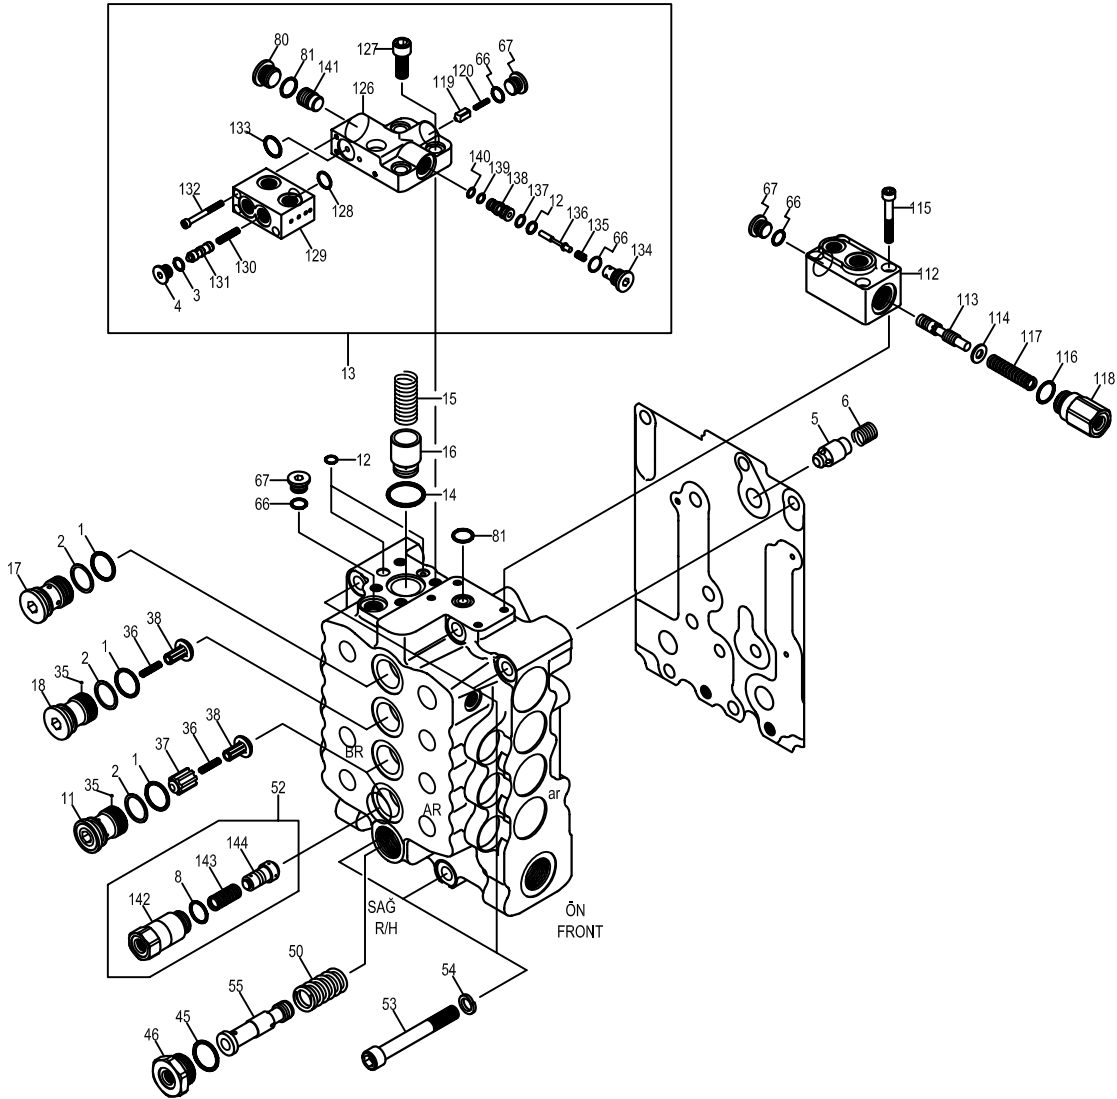

ANA KONTROL VALFİ (2) MAIN CONTROL VALVE (2)

ANA KONTROL VALFİ (2)
MAIN CONTROL VALVE (2)

No	Parça No	Adı	Description	Adet	Not	Seri No	Y. Kul.	S.K.
No	Part No			Q'ty	Note	Serial No	ICA	S.C.
131		Piston	Piston	1				K4
132	H349015132	Cıvata	Hex Soc. Head Bolt	3	M5x50			
133	H349015133	O-Ring	O-Ring	1				
134		Kapak	Cap	1				K4
135		Yay	Spring	1				K4
136		Popet	Poppet	1				K4
137	H349015137	Back-Up Ring	Back-Up Ring	1				
138		Kovan	Sleeve	1				K4
139	H349015139	O-Ring	O-Ring	1				
140	H349015140	Back-Up Ring	Back-Up Ring	1				
141		Piston	Piston	1				K4
142		Kapak	Cap	2				K5
143		Yay	Spring	2				K5
144		Popet	Poppet	2				K5