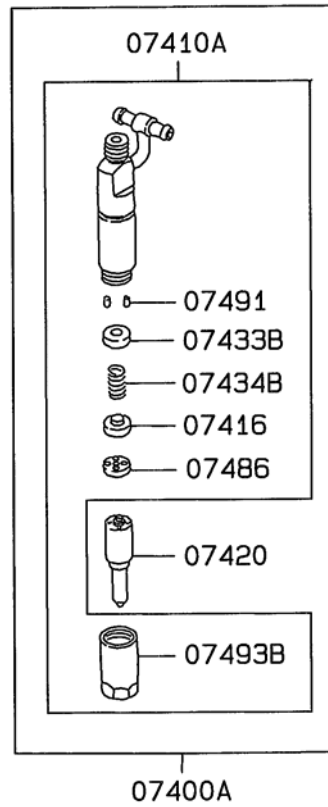

YAKIT ENJEKSİYON BORULARI VE NOZULU INJECTION PIPE AND NOZZLE