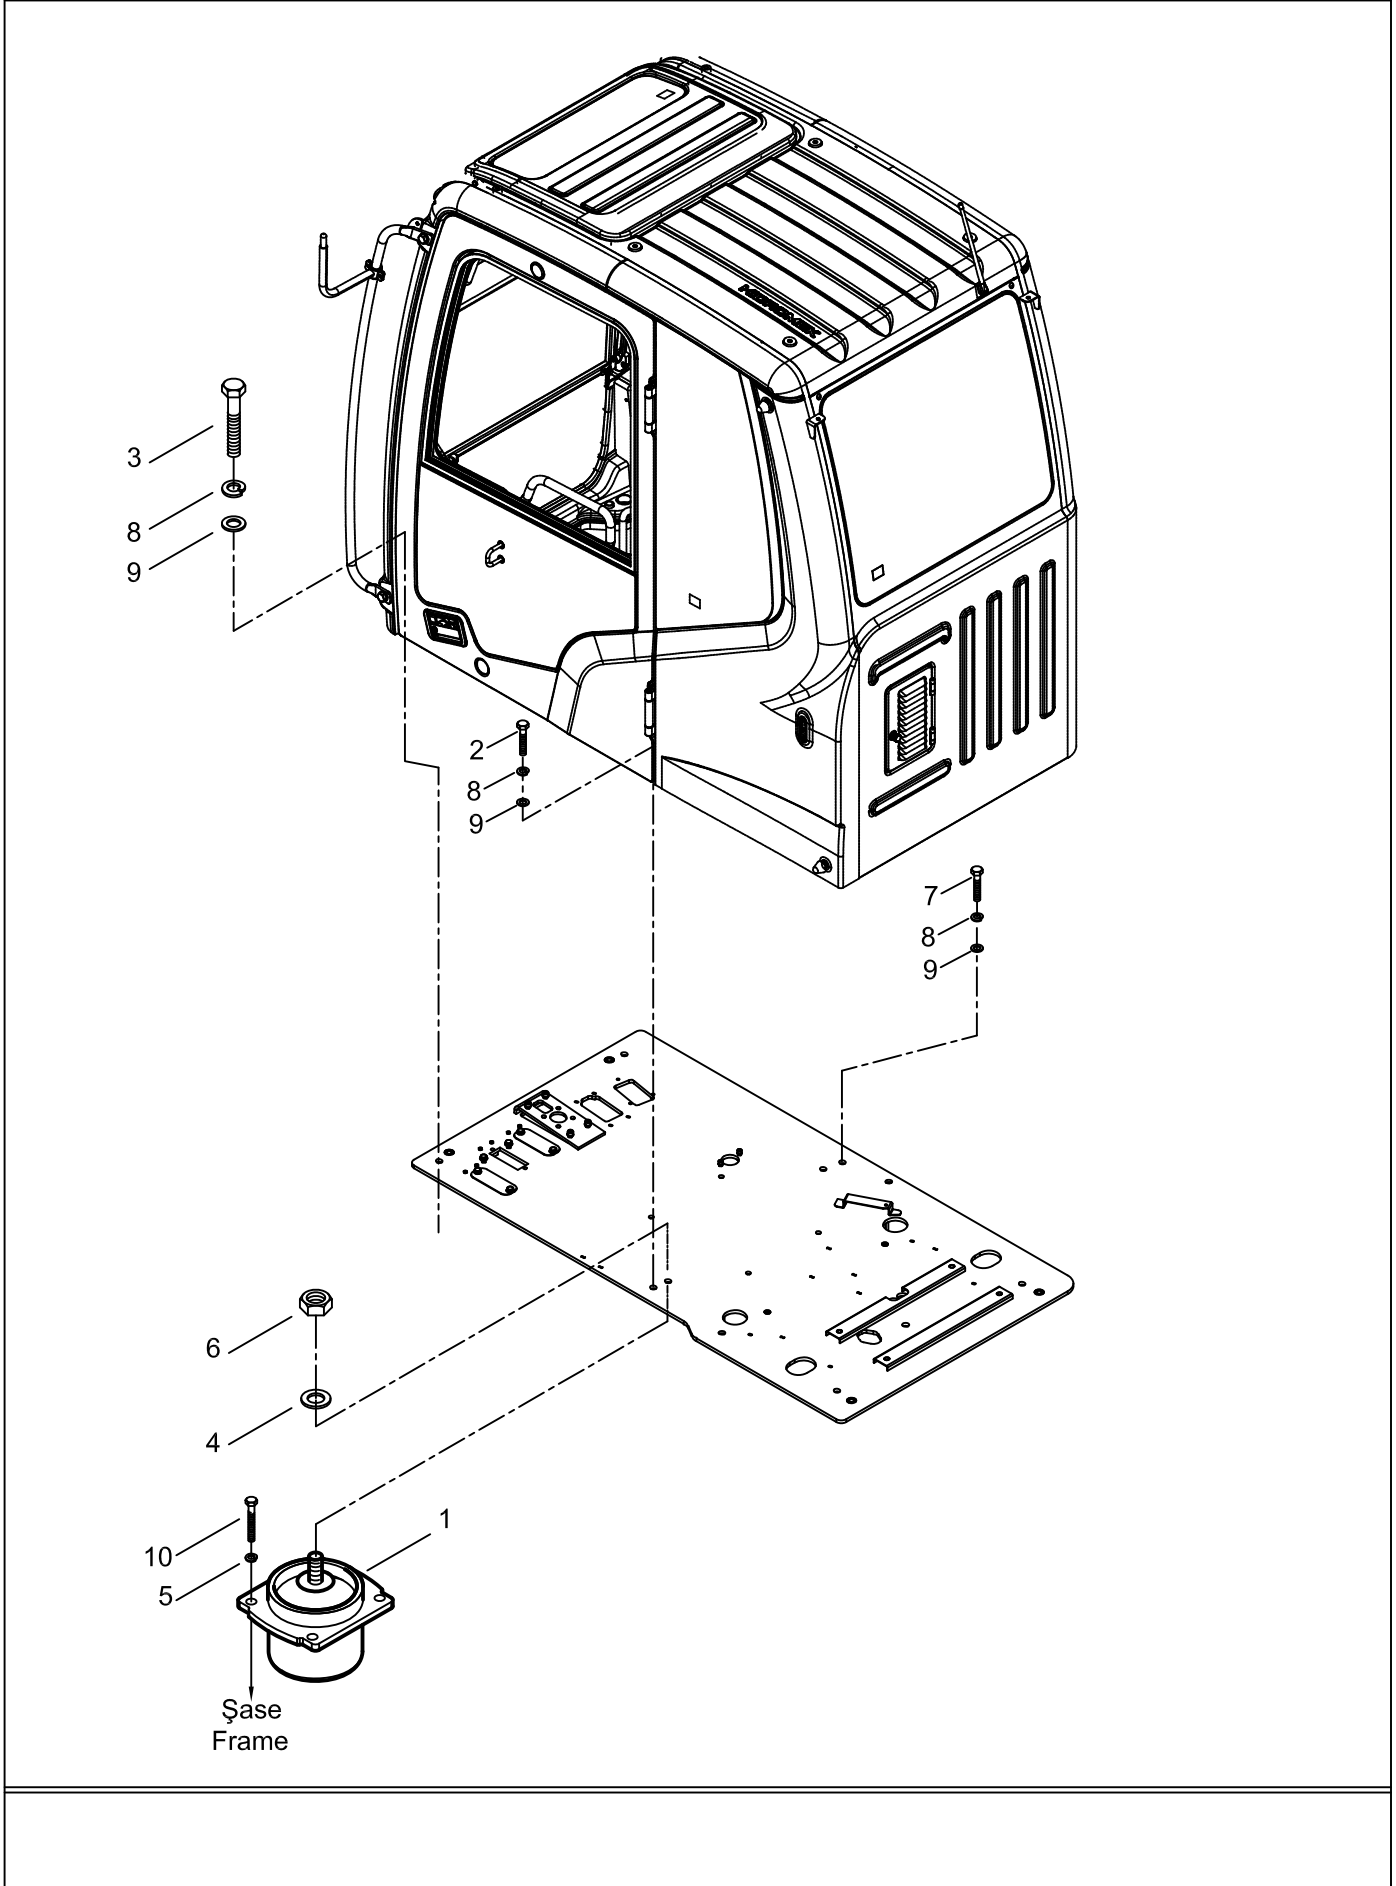

KABİN-ŞASE MONTAJI CAB-FRAME MOUNTING

KABİN-ŞASE MONTAJI
CAB-FRAME MOUNTING

No	Parça No	Adı	Description	Adet	Not	Seri No	Y. Kul. S.K.
No	Part No			Q'ty	Note	Serial No	ICA S.C.
1	H346200201	KABİN TAKOZU	MOUNT; CAB	6			
2	N01/0381190	CİVATA	BOLT	1	M16x35		
3	N01/0381238	CİVATA	BOLT	3	M16x55		
4	N03/0100027	PUL	WASHER	6			
5	N03/1310011	YAYLI RONDELA	WASHER; SPRING	24			
6	N02/5900182	A.K.B SOMUN	NUT; HEX	6			
7	N01/0391262	CİVATA	BOLT	1	M16x65		
8	N03/1310014	YAYLI RONDELA	WASHER; SPRING	6			
9	N03/0100027	PUL	WASHER	6			
10	N01/0232462	CİVATA	BOLT	24	M10x25