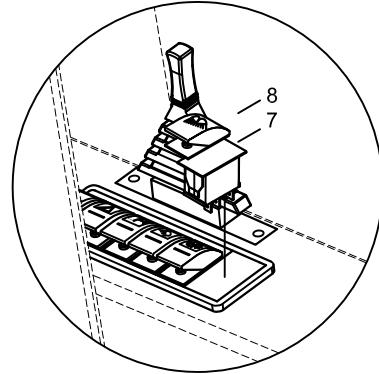

ARKA ÇALIŞMA LAMBASI MONTAJI (OP) REAR WORK LAMP MOUNTING (OP)

SN: 6123001-7123061