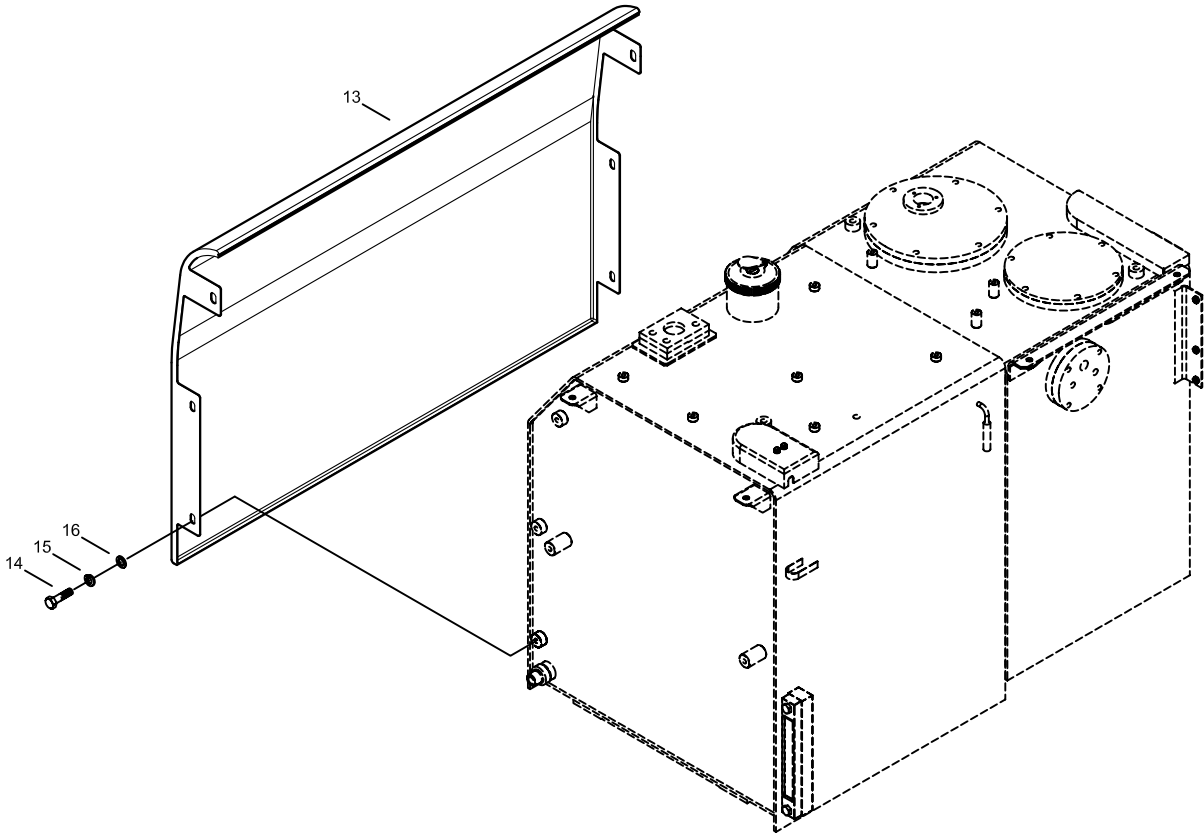

KAPORTA MONTAJI (6)
COWLING MOUNTING (6)

NOT: Bu görüntü 7123001- seri nolu makineden itibaren geçerlidir.
NOTE: This view is valid from 7123001- serial number machine.

KAPORTA MONTAJI (6)
COWLING MOUNTING (6)

No	Parça No	Adı		Adet	Not	Seri No	Y. Kul. S.K.
No	Part No		Description	Q'ty	Note	Serial No	ICA S.C.
13	H341153900	Kapak, Depolar	Cover, Hyd.-Fuel Tank	1		7123001-	
14	N01/0232438	A.K.B. Civata	Bolt, Hex.	6	M10x20	7123001-	
15	N03/1310011	Yaylı Rondela	Washer, Spr.	6	M10	7123001-	
16	N03/0100020	Pul	Washer, Pln.	6	M10	7123001-