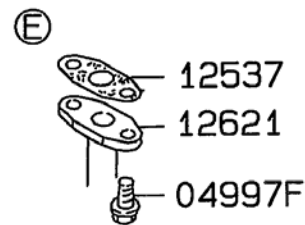

YAĞLAMA TESİSATI OIL LINE