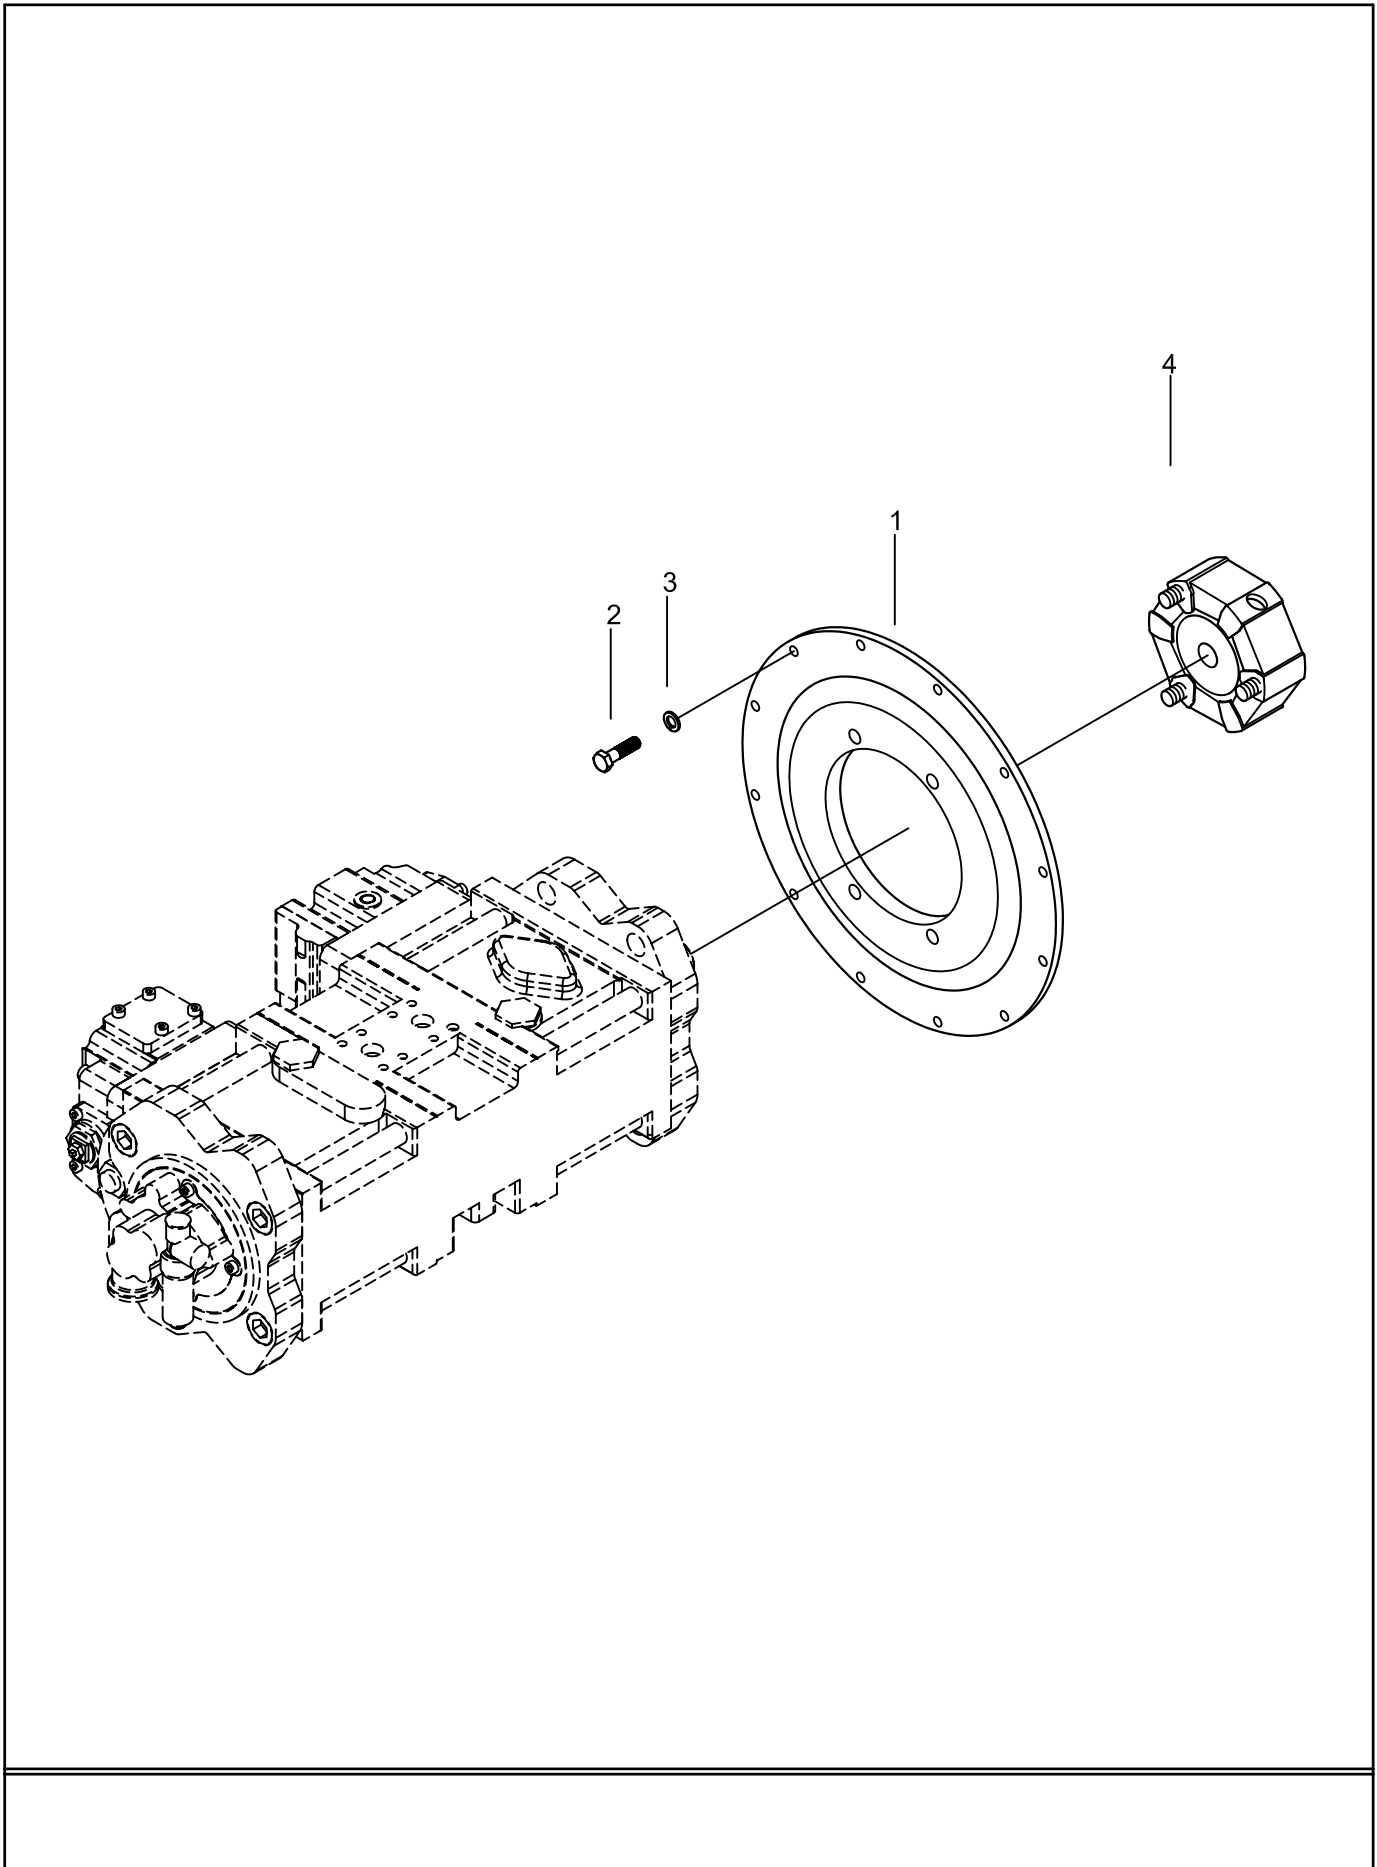

KAVRAMA MONTAJI COUPLING ASSEMBLY

KAVRAMA MONTAJI
COUPLING ASSEMBLY

No	Parça No	Adı	Description	Adet	Not	Seri No	Y. Kul. S.K.
No	Part No			Q'ty	Note	Serial No	ICA S.C.
1	H342110100	Flanş, Volan Muh.	Cover, F/W Housing	1			
2	N010232498	A.K.B. Civata	Bolt, Hex	12	M10x35		
3	N031310011	Yaylı Rodela	Washer, Spr.	12	M10		
4	H342100301	Kavrama	Coupling	1