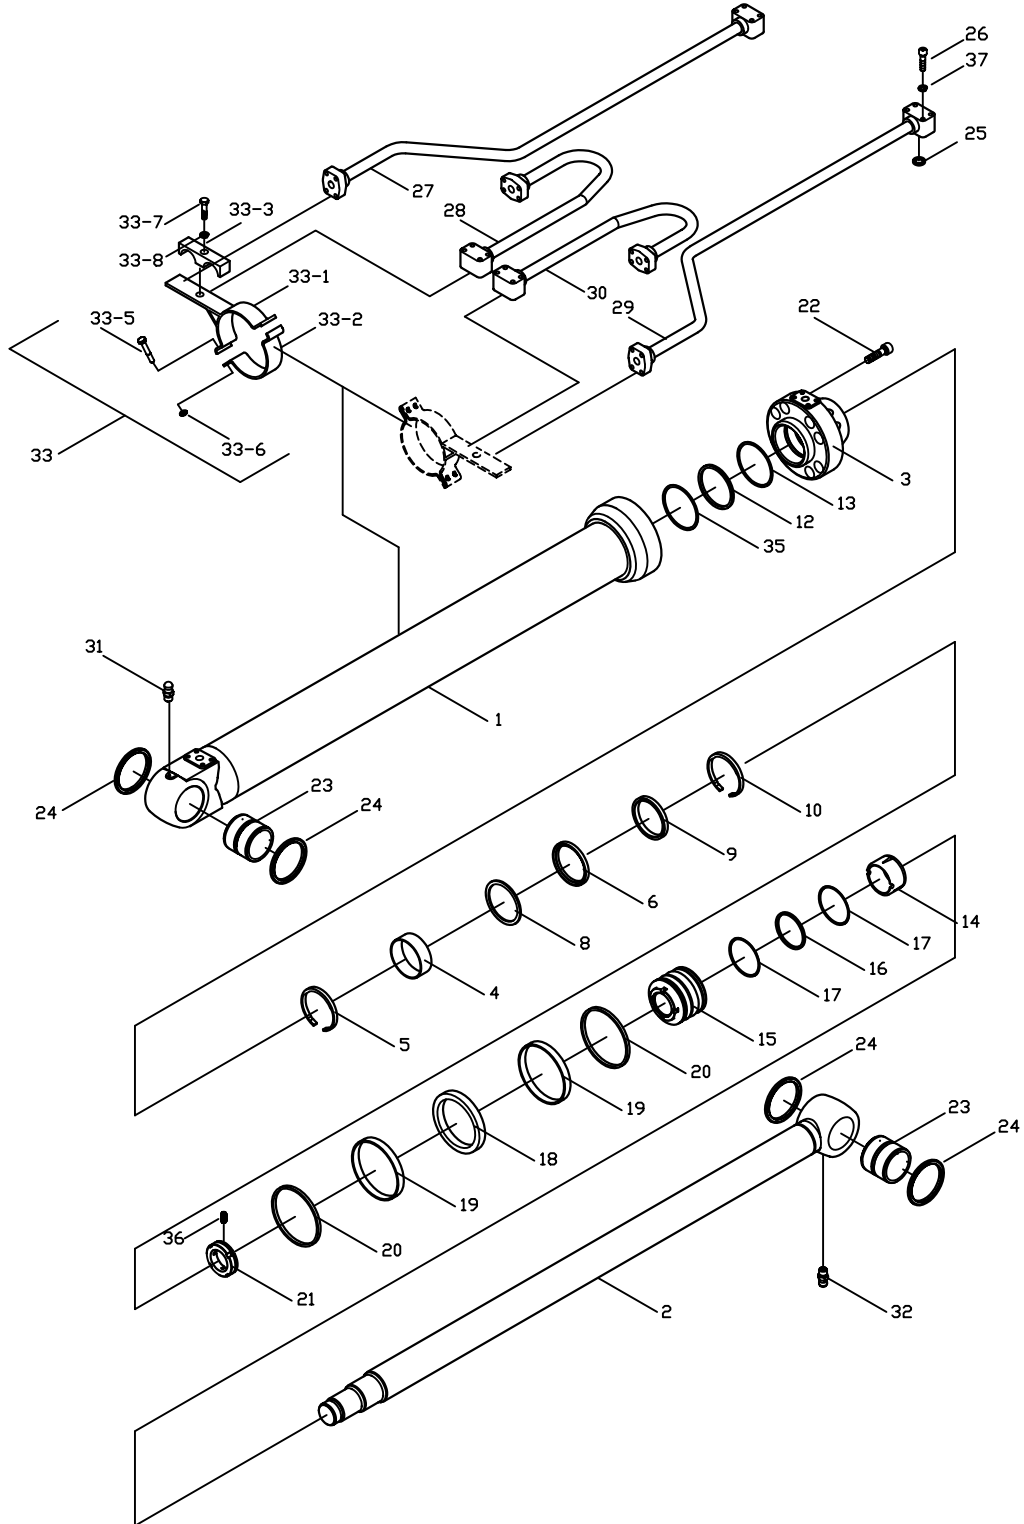

ANA BOM SİLİNDİRİ (SAĞ/SOL) BOOM CYLINDER (R/L)

ANA BOM SİLİNDİRİ (SAĞ/SOL)
BOOM CYLINDER (R/L)

No	Parça No	Adı	Description	Adet	Not	Seri No	Y. Kul. S.K.
No	Part No			Q'ty	Note	Serial No	ICA S.C.
1	H343303201	Silindir Borusu K.M.	Tube	1			
2	H343303701	Silindir Mili K.M.	Rod	1			
3	H343304001	Silindir Boğazı	Gland	1			
4	N10/0008530	Boğaz Burcu	Bush	1			
5	N05/1350066	Segman	Retaining Ring	1			
6	N10/4850012	Boğaz Keçesi	Seal, Gland	1			K2
8	N10/4851006	Boğaz Keçesi	Seal, Gland	1			K2
9	N10/5859908	Toz Keçesi	Seal, Dust	1			K2
10	N05/1350072	Segman	Retaining Ring	1			
12	N10/2011903	O-Ring	O-Ring	1			K2
13	N10/2612001	O-Ring, Back Up	O-Ring, Back Up	1			K2
14	H343304101	Fren Bileziği	Ring, Cushion	1			
15	H343306000	Piston	Piston	1			
16	N10/2006403	O-Ring	O-Ring	1			K2
17	N10/2665701	O-Ring, Back Up	O-Ring, Back Up	2			
18	N10/3910216	Piston Keçesi	Seal, Piston	1			K2
19	N10/1912509	Yataklama Bandı	Ring, Wear	2			K2
20	N10/0911706	Kir Tutucu	Ring, Dust	1			K2
21	H343304300	Kilitleme Somunu	Nut, Lock	1			
22	N01/5902078	S.B. Cıvata	Bolt, CylinderHead	10	M20x70		
23	H343304600	Sert Burç	Bush	2			
24	N10/5809505	Toz Keçesi	Seal, Dust	4			
25	N10/2002435	O-Ring	O-Ring	4			
26	N01/5900878	S.B. Cıvata	Bolt, CylinderHead	8	M10x55		
27	H343305301	Tesisat Borusu, Sol	Pipe Ass'y, L	1			
28	H343305500	Tesisat Borusu, Sol	Pipe Ass'y, L	1			
29	H343305701	Tesisat Borusu, Sağ	Pipe Ass'y, R	1			
30	H343305800	Tesisat Borusu, Sağ	Pipe Ass'y, R	1			
31	N08/1110000	Gresörlük	Grease, Nipple	1			
32	N08/1210040	Gresörlük	Grease, Nipple	1			
33		Kelepçe Montajı	Clamp Ass'y	1			
33_1	H343304801	Kelepçe Sacı	Plate, Clamp	1			
33_2	H343304900	Kelepçe Sacı	Plate, Clamp	1			
33_3	H343305201	Kelepçe	Clamp	2			
33_4	N02/3570206	A.K. Somun	Nut, Hex.	4	M10		
33_5	N01/0380566	A.K.B. Cıvata	Bolt, Hex.	4	M10x30		
33_6	N03/1310011	Yaylı Rondela	Washer, Spr.	8			
33_7	N01/0380914	Cıvata	Bolt	2	M12x70		
33_8	N03/1310012	Yaylı Rondela	Washer, Spr.	2	M12		
35	N10/2012503	O-Ring	O-Ring	1			K2
36	N04/3050772	Vida, Setskur	Set Screw	1	M8x16		
37	N03/1310011	Yaylı Rondela	Washer, Spr.	8	M10		
•	H343306901	Tamir Takımı	KIT-Seal	1	K2