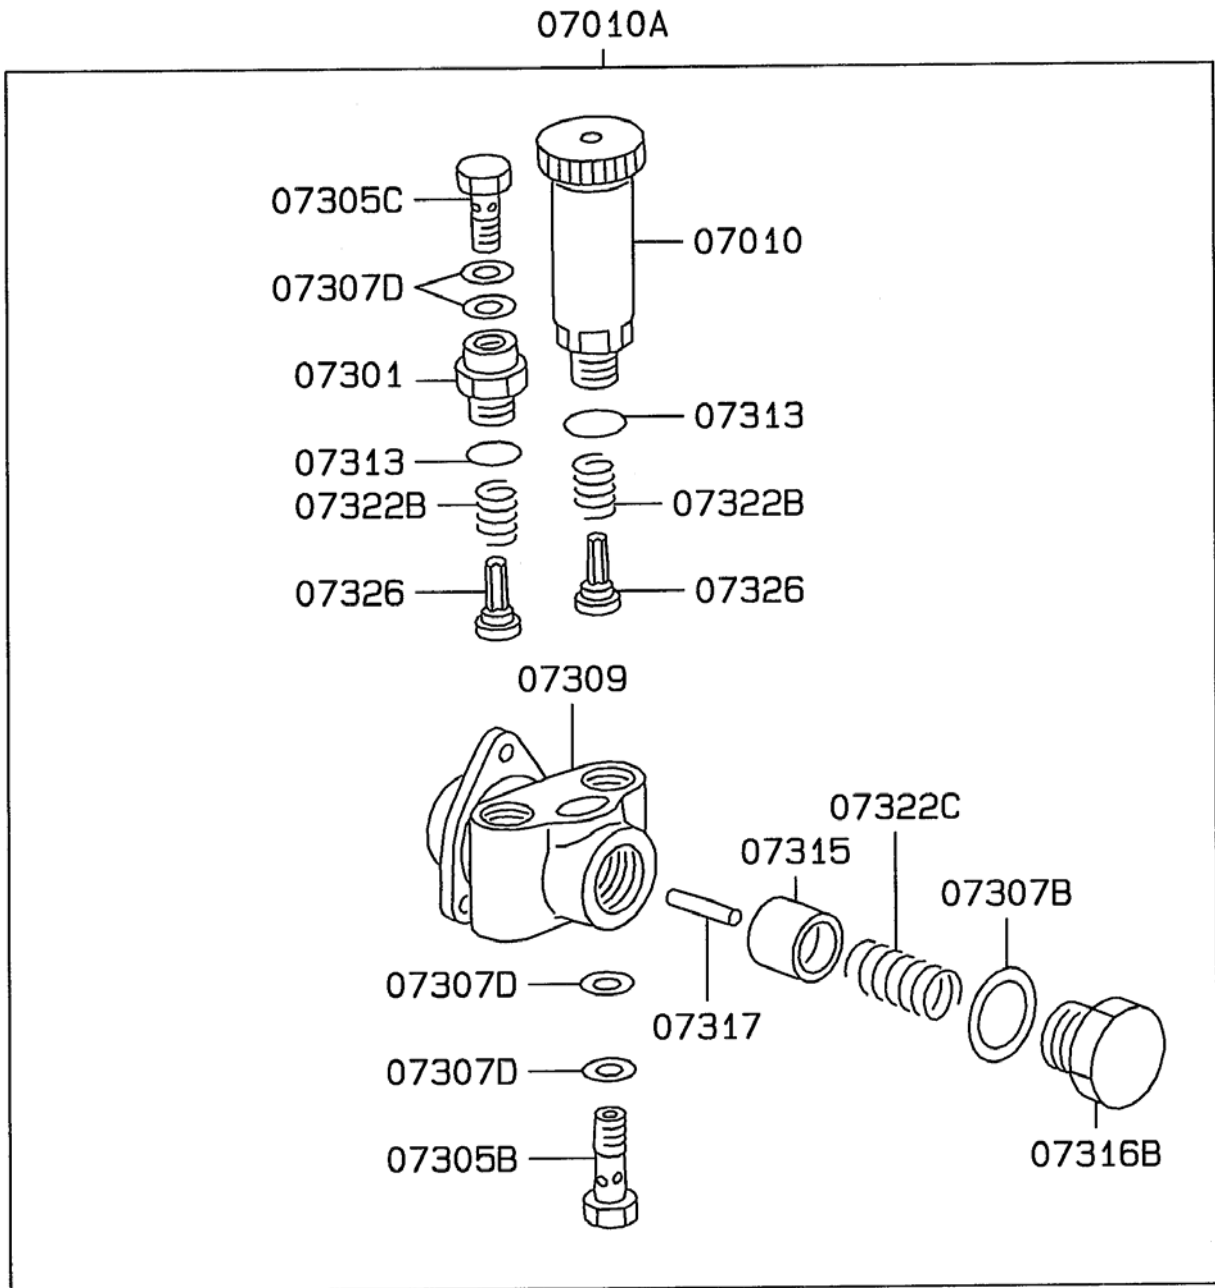

YAKIT BESLEME POMPASI FUEL FEED PUMP