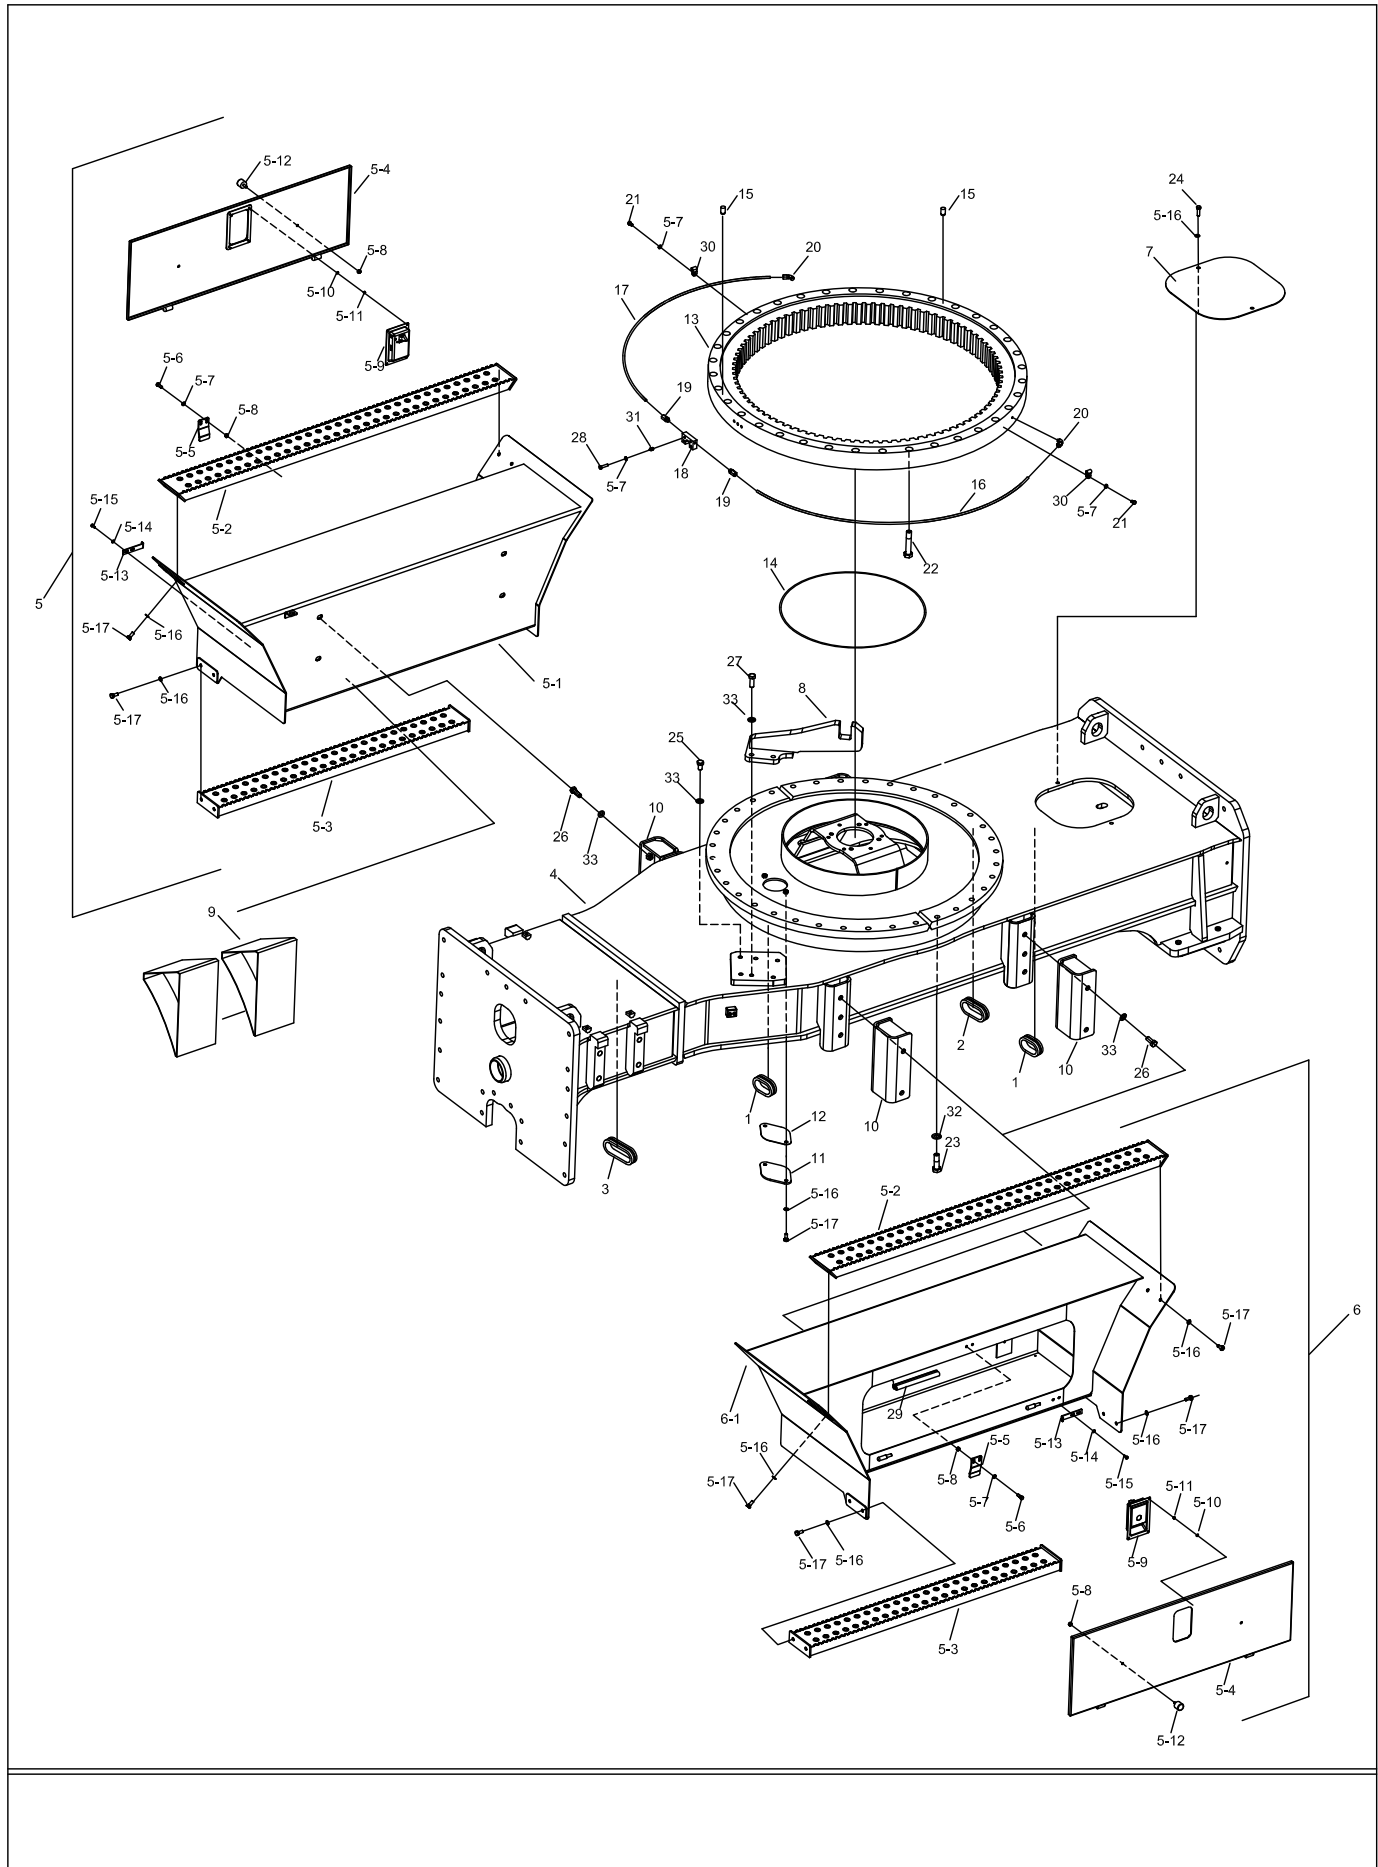

ALT ŞAŞE MONTAJI LOWER FRAME MOUNTING

ALT ŞASE MONTAJI
LOWER FRAME MOUNTING

No No	Parça No Part No	Adı	Description	Adet Q'ty	Not Note	Seri No Serial No	Y. Kul. ICA	S.K. S.C.
1	98Y040130	GROMET	GROMMET	2	15 lik			
2	98Y040137	GROMET	GROMMET	3	18 mm			
3	98Y040150	GROMET	GROMMET	1	30 luk			
4	H224000100	ALT ŞASI K.M.	LOWER FRAME W.A.	1				
5	H224100100	TAKIM SAN. MON. SAĞ	TOOL BOX ASSY., R	1				
5_1	H224100200	TAKIM SAN. KM SAĞ	TOOL BOX W.A., R	1				
5_2	H224100900	BASAMAK K.M. ÜST	FOOT BOARD, UPPER	2				
5_3	H224101400	BASAMAK K.M. ALT	FOOT BOARD, LOWER	2				
5_4	H224101900	KAPAK K.M.	COVER W.A.	2				
5_5	H204103201	KİLİT SACI	LOCK PLATE	2				
5_6	N010232138	A.K.B. CİVATA	BOLT,HEX.	4	M8x25			
5_7	N031310010	YAYLI RONDELA	WASHER, SPR.	10	M8			
5_8	N025900062	A.K.B. SOMUN	NUT, HEX.	10	M8			
5_9	H341182900	KİLİT KAPI	LOCK DOOR	2				
5_10	N030100011	PUL	WASHER	8				
5_11	N025880026	SOMUN	NUT	8				
5_12	N020083025	STOPER	STOPPER	4				
5_13	H234105400	TAHDİT SACI	LİMITATION PLATE	2				
5_14	N031310008	YAYLI RONDELA	WASHER, SPR.	4	M6			
5_15	N010221478	A.K.B. CİVATA	BOLT,HEX.	4	M6x15			
5_16	N031310011	YAYLI RONDELA	WASHER	20	M10			
5_17	N010232462	A.K.B. CİVATA	BOLT,HEX.	20	M10x25			
6	H224101700	TAKIM SAN. MON. SOL	TOOL BOX ASSY., L	1				
6_1	H224101800	TAKIM SAN. KM, SOL	TOOL BOX W.A., L	1				
7	H224102100	KAPAK SACI	COVER PLATE	1				
8	H224102201	ŞASI SABİTLEME K.M.	FRAME FIXING BAND W.A.	1				
9	H234105500	LASTİK TAKOZ	WHEEL CHOCK	2				
10	H234110400	ADAPTOR SACI K.M.	ADAPTER PLATE W.A.	4				
11	H341201500	KAPAK SACI	COVER PLATE	1				
12	H341201600	KAPAK SACI	COVER PLATE	1				
13	H344104801	KULE DÖN. DİŞLİ KOMP	SWİNG RİNG ASS'Y	1				
14	H224104900	GRES FİTİLİ	SEAL, GREASE	1				
15	H344107300	PİM	PIN	2				
16	H344107400	BORU, GRES	PIPE, GREASE	1				
17	H344107500	BORU, GRES	PIPE, GREASE	1				
18	H344107600	BLOK	BLOCK	1				
19	H345800700	REKOR	CONNECTOR	2				
20	H345801100	DİRSEK	ELBOW	2				
21	N010222078	A.K.B. CİVATA	BOLT,HEX.	2	M8x16			
22	N010391872	A.K.B. CİVATA	BOLT,HEX.	36	M20x105			
23	N010682018	A.K.B. CİVATA	BOLT,HEX.	36	M20x1.5x65			
24	N010232498	A.K.B. CİVATA	BOLT,HEX.	2	M10x35			
25	N010233530	A.K.B. CİVATA	BOLT,HEX.	2	M16x25			
26	N010233578	A.K.B. CİVATA	BOLT,HEX.	20	M16x40			