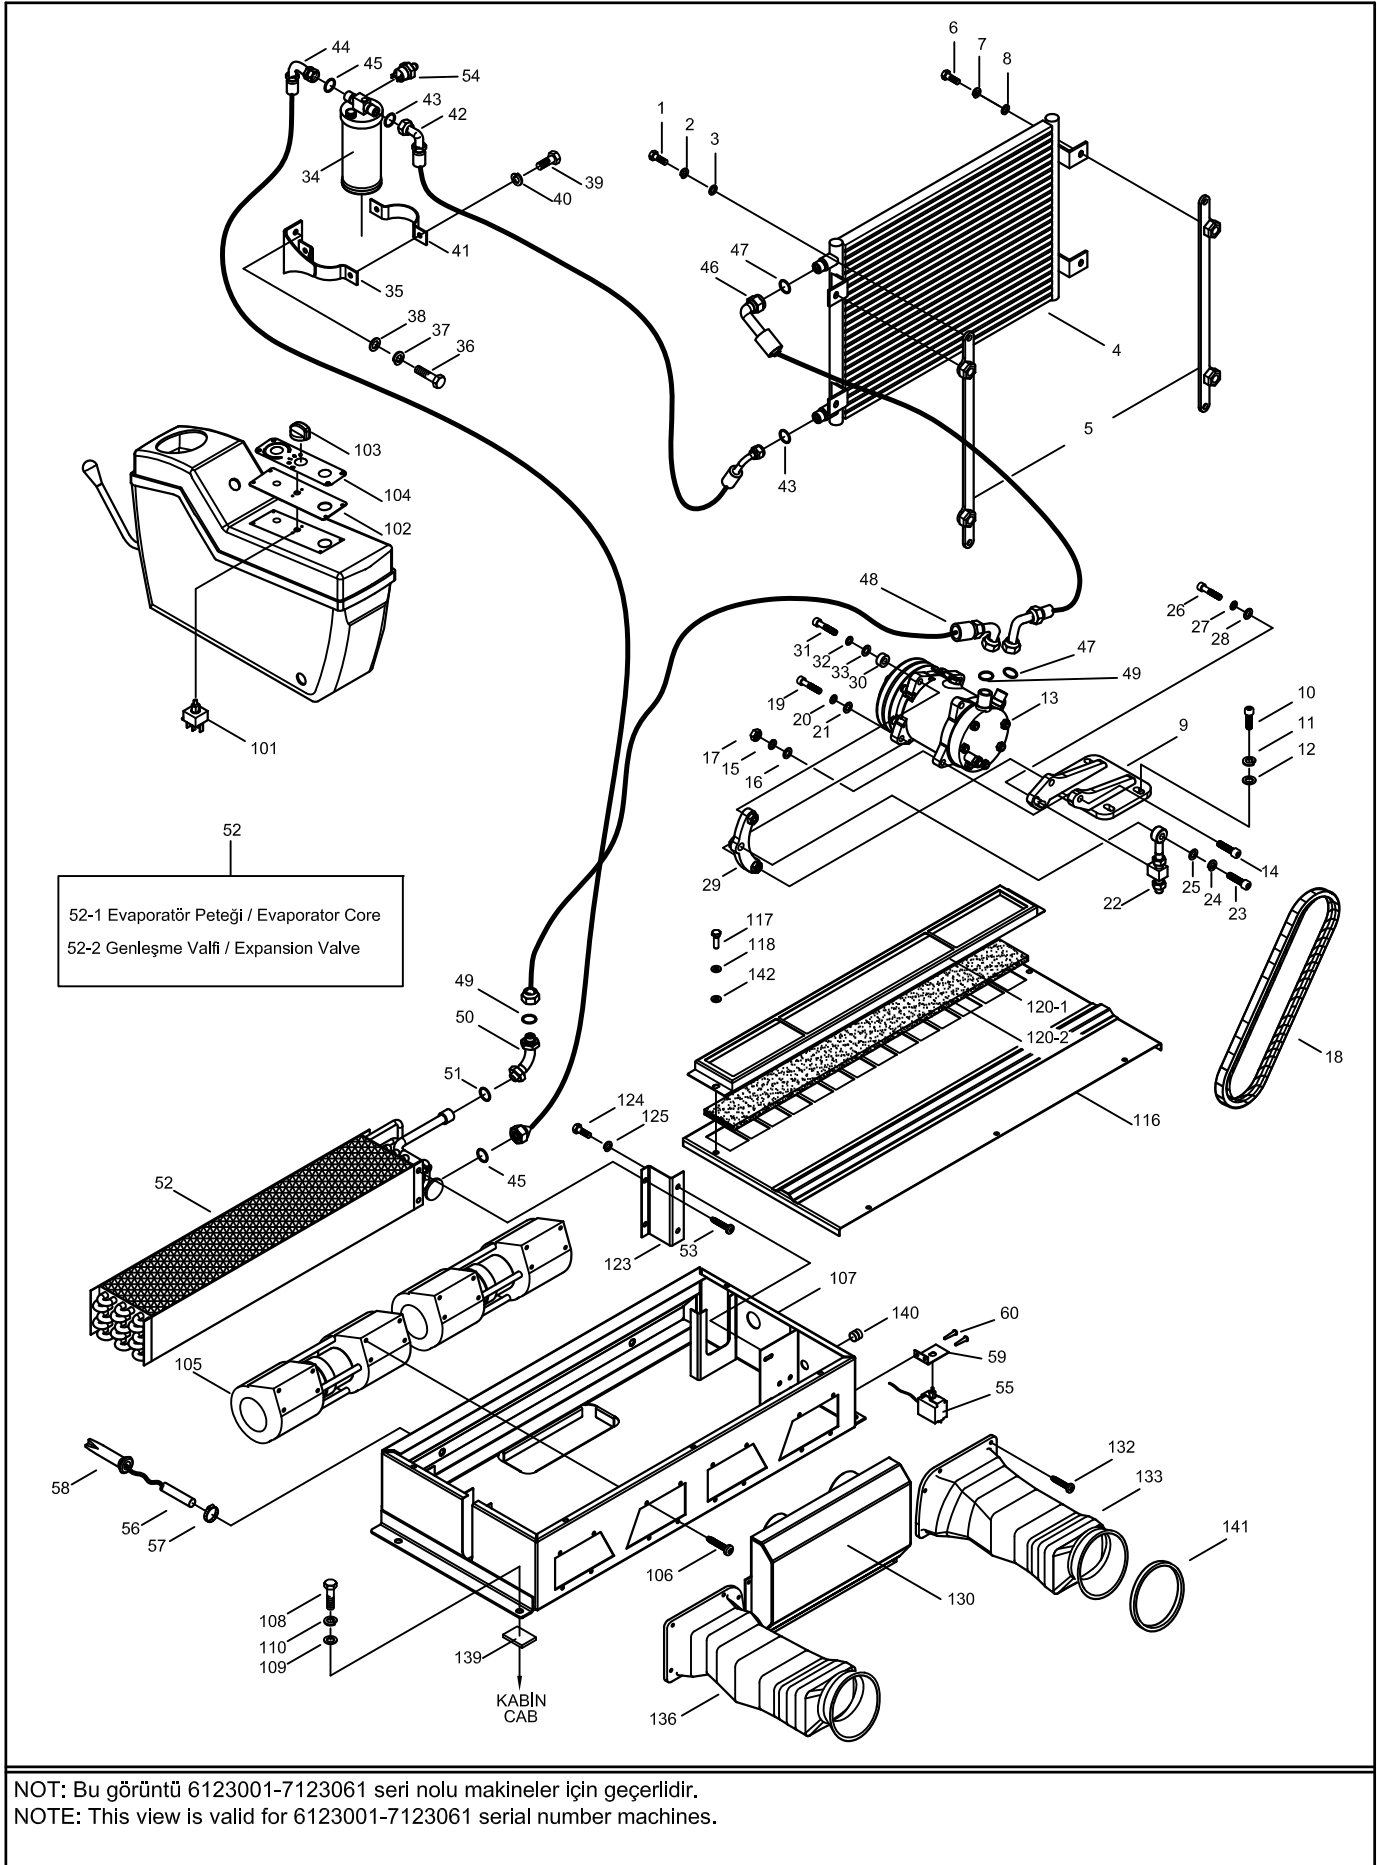

KLİMA MONTAJI AIRCONDITION MOUNTING

KLİMA MONTAJI

AIRCONDITION MOUNTING

No	Parça No	Adı	Description	Adet	Not	Seri No	Y. Kul. S.K.
No	Part No			Q'ty	Note	Serial No	ICA S.C.
1	N01/0222078	A.K.B. Cıvata	Bolt, Hex.	4	M8x15		
2	N03/1310010	Yaylı Rondela	Washer,Spr.	4	M8		
3	N03/0100017	Pul	Washer, Pln.	4	M8		
4	F25/20562	Kondensör	Condenser	1		6123001-7123061	
5	H342730200	Bağlantı Sacı, Konden	Bracket, Condenser	2		6123001-7123061	
6	N01/0222114	A.K.B. Cıvata	Bolt, Hex.	4	M8x20		
7	N03/1310010	Yaylı Rondela	Washer,Spr.	4	M8		
8	N03/0100017	Pul	Washer, Pln.	4	M8		
9	H342730701	Destek, Kompresör	Support, Compresor	1			
10	N01/5890842	S.B. Cıvata	Bolt, Cyl. Head	4	M10x40		
11	N03/1360010	Yaylı Rondela	Washer,Spr.	4	M10		
12	N03/0020121	Pul	Washer, Pln.	4	M10		
13	H342700501	Kompresör	Compressor	1			
14	N01/5890854	S.B. Cıvata	Bolt, Cyl. Head	1	M10x45		
15	N03/1360010	Yaylı Rondela	Washer,Spr.	6	M10		
16	N03/0100020	Pul	Washer, Pln.	6	M10		
17	N02/3570206	A.K. Somun	Nut, Hex.	4	M10		
18	H342732000	V-Kayış	V-Belt	1		6123001-7123061	
19	N01/5890878	S.B. Cıvata	Bolt, Cyl. Head	1	M10x55		
20	N03/1360010	Yaylı Rondela	Washer,Spr.	1	M10		
21	N03/0100021	Pul	Washer, Pln.	1	M10		
22	H342731100	Çektirme Montajı	Puller	1			
23	N01/5890854	S.B. Cıvata	Bolt, Cyl. Head	1	M10x45		
24	N03/1360010	Yaylı Rondela	Washer,Spr.	1	M10		
25	N03/0100021	Pul	Washer, Pln.	1	M10		
26	N01/5890818	S.B. Cıvata	Bolt, Cyl. Head	1	M10x30		
27	N03/1360010	Yaylı Rondela	Washer,Spr.	1	M10		
28	N03/0100020	Pul	Washer, Pln.	1	M10		
29	H342731600	Bağlantı Sacı, K.M.	Bracket	1			
30	H342731800	Mesafe Parçası	Spacer	1			
31	N01/5890878	S.B. Cıvata	Bolt, Cyl. Head	1	M10x55		
32	N03/1360010	Yaylı Rondela	Washer,Spr.	1	M10		
33	N03/0100020	Pul	Washer, Pln.	1	M10		
34	F25/21000	Kurutucu	Drier	1		6123001-7123061	
35	H342700801	Destek, Kurutucu	Bracket, Drier	1			
36	N01/0222138	A.K.B. Cıvata	Bolt, Hex.	2	M8x20		
37	N03/1310010	Yaylı Rondela	Washer,Spr.	2	M8		
38	N03/0100017	Pul	Washer, Pln.	2	M8		
39	N01/0221514	A.K.B. Cıvata	Bolt, Hex.	2	M6x20		
40	N03/1310008	Yaylı Rondela	Washer,Spr.	2	M6		
41	H342703501	Tutucu Sac	Bracket	1			
42	H342730300	Sıvı, Hortum-A	Liquid Hose-A	1		6123001-7123061	
43	N10/2500508	O-Ring	O-Ring	2		6123001-7123061	
44	H342730400	Sıvı, Hortum-B	Liquid Hose-B	1		6123001-7123061	
45	N10/2500508	O-Ring	O-Ring	2		6123001-7123061