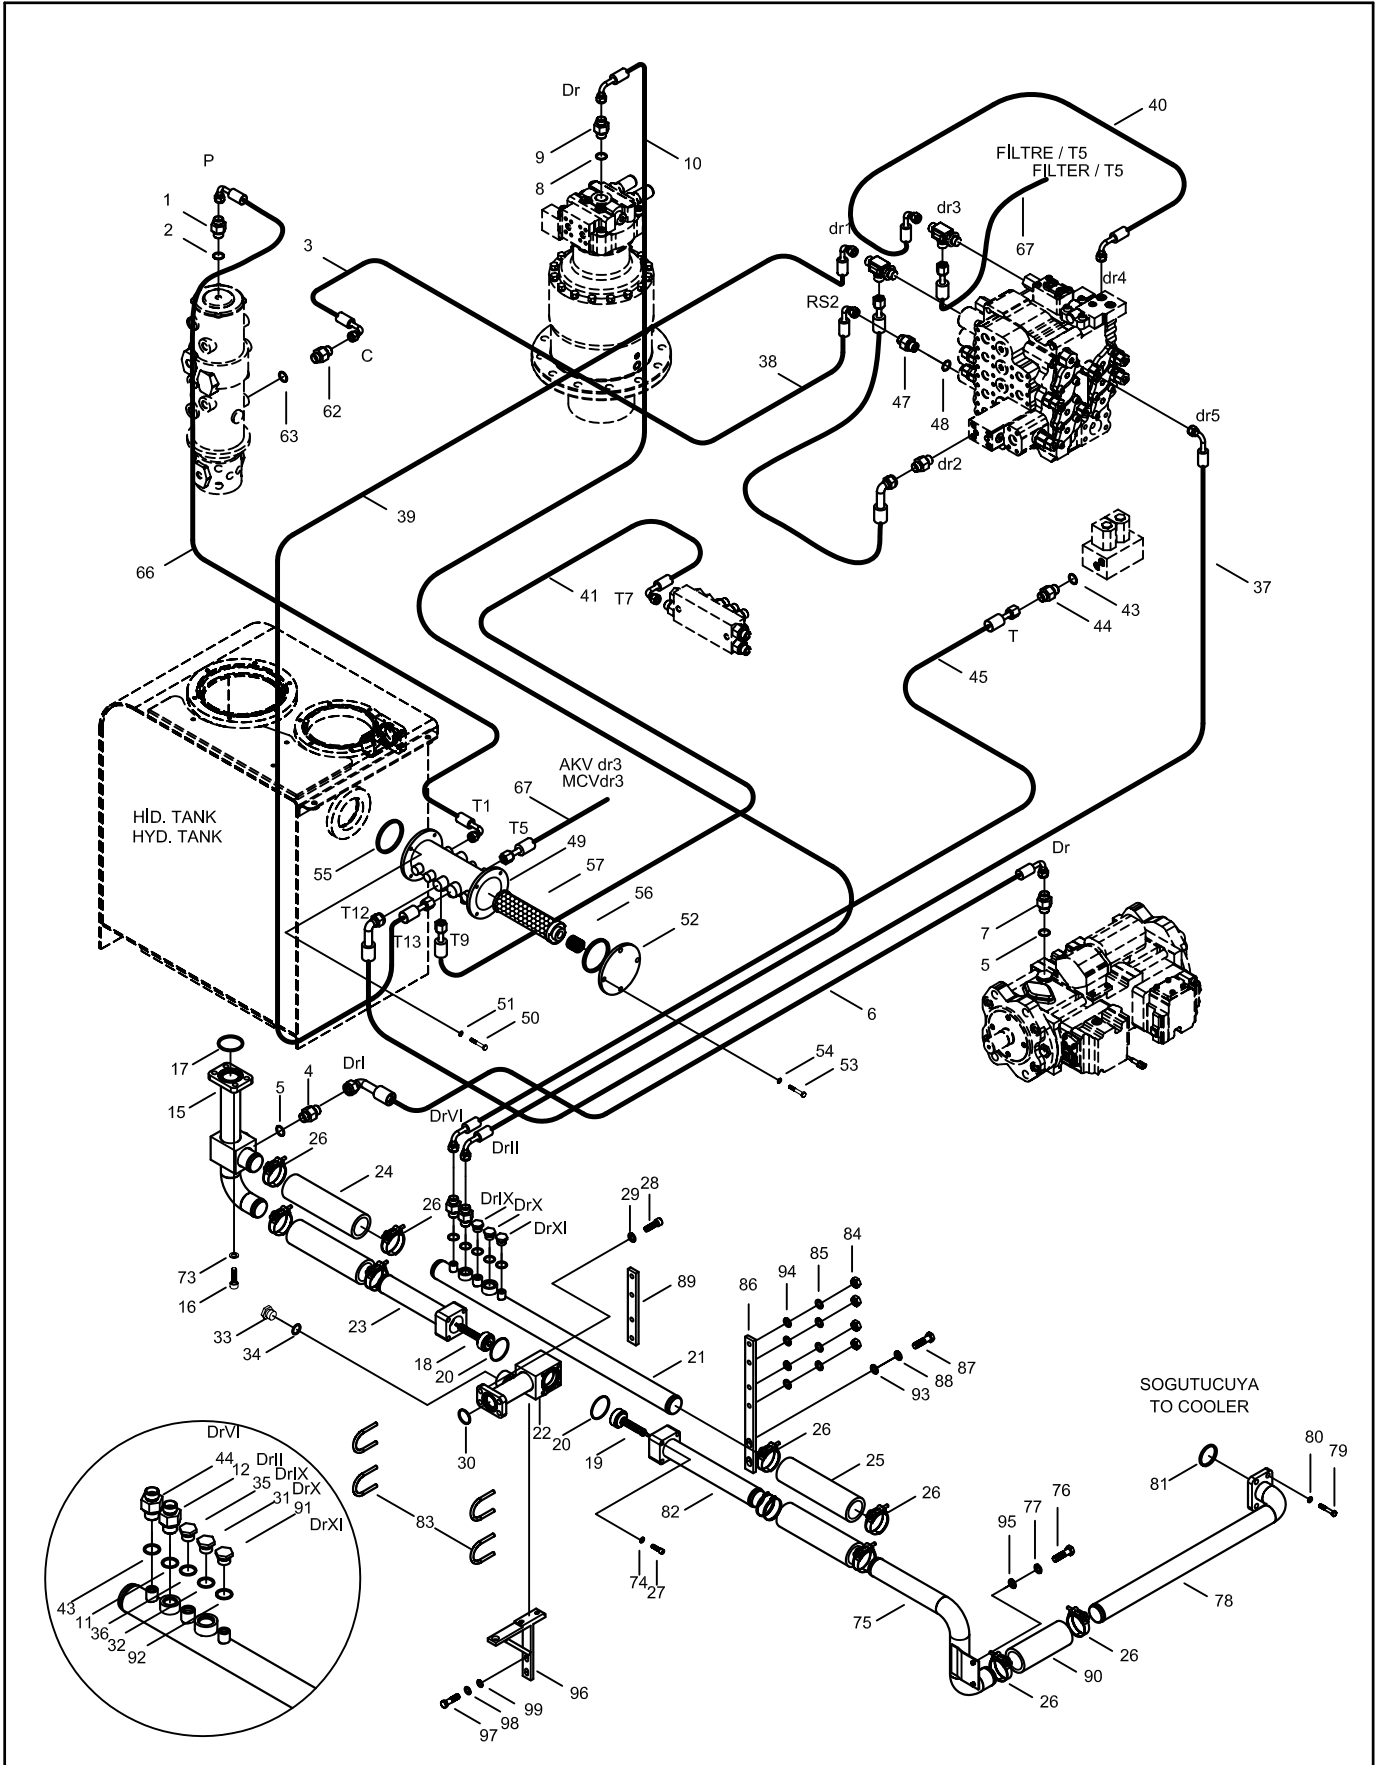

DÖNÜŞ VE SIZINTI HATTI MONTAJI UPPER DRAIN PIPING MOUNTING

NOT: Bu görüntü 6123001-7123017 seri nolu makineler için geçerlidir.
NOTE: This view is valid for 6123001-7123017 serial number machines.

DÖNÜŞ VE SIZINTI HATTI MONTAJI

UPPER DRAIN PIPING MOUNTING

No	Parça No	Adı	Description	Adet	Not	Seri No	Y. Kul. S.K.
No	Part No			Q'ty	Note	Serial No	ICA S.C.
44	N16/K114341	Rekor	Connector	2			
45	97Q091209	Hortum Komp.	Hose	1			
47	N16/K114359	Rekor	Connector	1			
48	N10/2002835	O-Ring	O-Ring	1			
49	H233600100	Drenaj Filt. Kovanı	Case, Drain Filter	1			
50	N01/0232438	A.K.B. Civata	Bolt, Hex.	4	M10x20		
51	N03/1310011	Yaylı Rondela	Washer, Spr.	4	M10		
52	H233600900	Kapak	Cover	1			
53	N01/0232462	A.K.B. Civata	Bolt, Hex.	4	M10x25		
54	N03/1310011	Yaylı Rondela	Washer, Spr.	4	M10		
55	N10/2010126	O-Ring	O-Ring	2			
56	H233601000	Yay	Spring	1			
57	H233601100	Drenaj Filtresi	Drain Filter	1			
62	N16/K114357	Rekor	Connector	1			
63	N10/2001323	O-Ring	O-Ring	2			
66	99L093255	Hortum Komp.	Hose	1			
67	97U091218	Hortum Komp.	Hose	1			
73	N03/1360011	Yaylı Rondela	Washer, Spr.	4	M12		
74	N03/1360010	Yaylı Rondela	Washer, Spr.	8	M10		
75	H343610601	Boru K.M.	Pipe W.A.	1		6123001-6123006	D
	H343610602	Boru K.M.	Pipe W.A.	1		7123001-	D
76	N01/0232138	A.K.B. Civata	Bolt, Hex.	2	M8x25		
77	N03/1310010	Yaylı Rondela	Washer, Spr.	2	M8		
78	H343603200	Flanş K.M.	Flange W.A.	1			
79	N01/5891178	A.K.B. Civata	Bolt, Hex.	4	M12x35		
80	N03/1360011	Yaylı Rondela	Washer, Spr.	4	M12		
81	N10/2005636	O-Ring	O-Ring	1			
82	H343603402	Flanş K.M.	Flange W.A.	1			
83	N07/C6205200	U Saplama	U Stud	5			
84	N02/3570182	A.K. Somun	Nut, Hex.	8	M8		
85	N03/0100017	Pul	Washer, Pln.	8	M8		
86	H343603800	Destek Sacı	Support	1			
87	N01/0233530	A.K.B. Civata	Bolt, Hex.	2	M16x25		
88	N03/1310014	Yaylı Rondela	Washer, Spr.	2	M16		
89	H343603900	Destek Sacı	Support	1			
90	H343604000	Hortum	Hose	1		6123001-6123003	
	H343604001	Hortum	Hose	1	*	6123004-	
91	N16/X120004	Tapa	Plug	1			
92	N10/2001024	O-Ring	O-Ring	1			
93	N03/0100027	Pul	Washer, Pln.	2	M16		
94	N01/1310010	Yaylı Rondela	Washer, Spr.	8	M8		
95	N03/0020111	Pul	Washer, Pln.	2	M8		
96	H343604700	Tutucu, Boru	Support	1			
97	N01/0232486	A.K.B. Civata	Bolt, Hex.	2	M10x30		
98	N03/1310011	Yaylı Rondela	Washer, Spr.	2	M10		
99	N03/0020121	Pul	Washer, Pln.	2	M10		

(*) N07/8205963 ile birlikte eskisinin yerine kullanılabilir. / It can be used instead of the old part with N07/8205963.