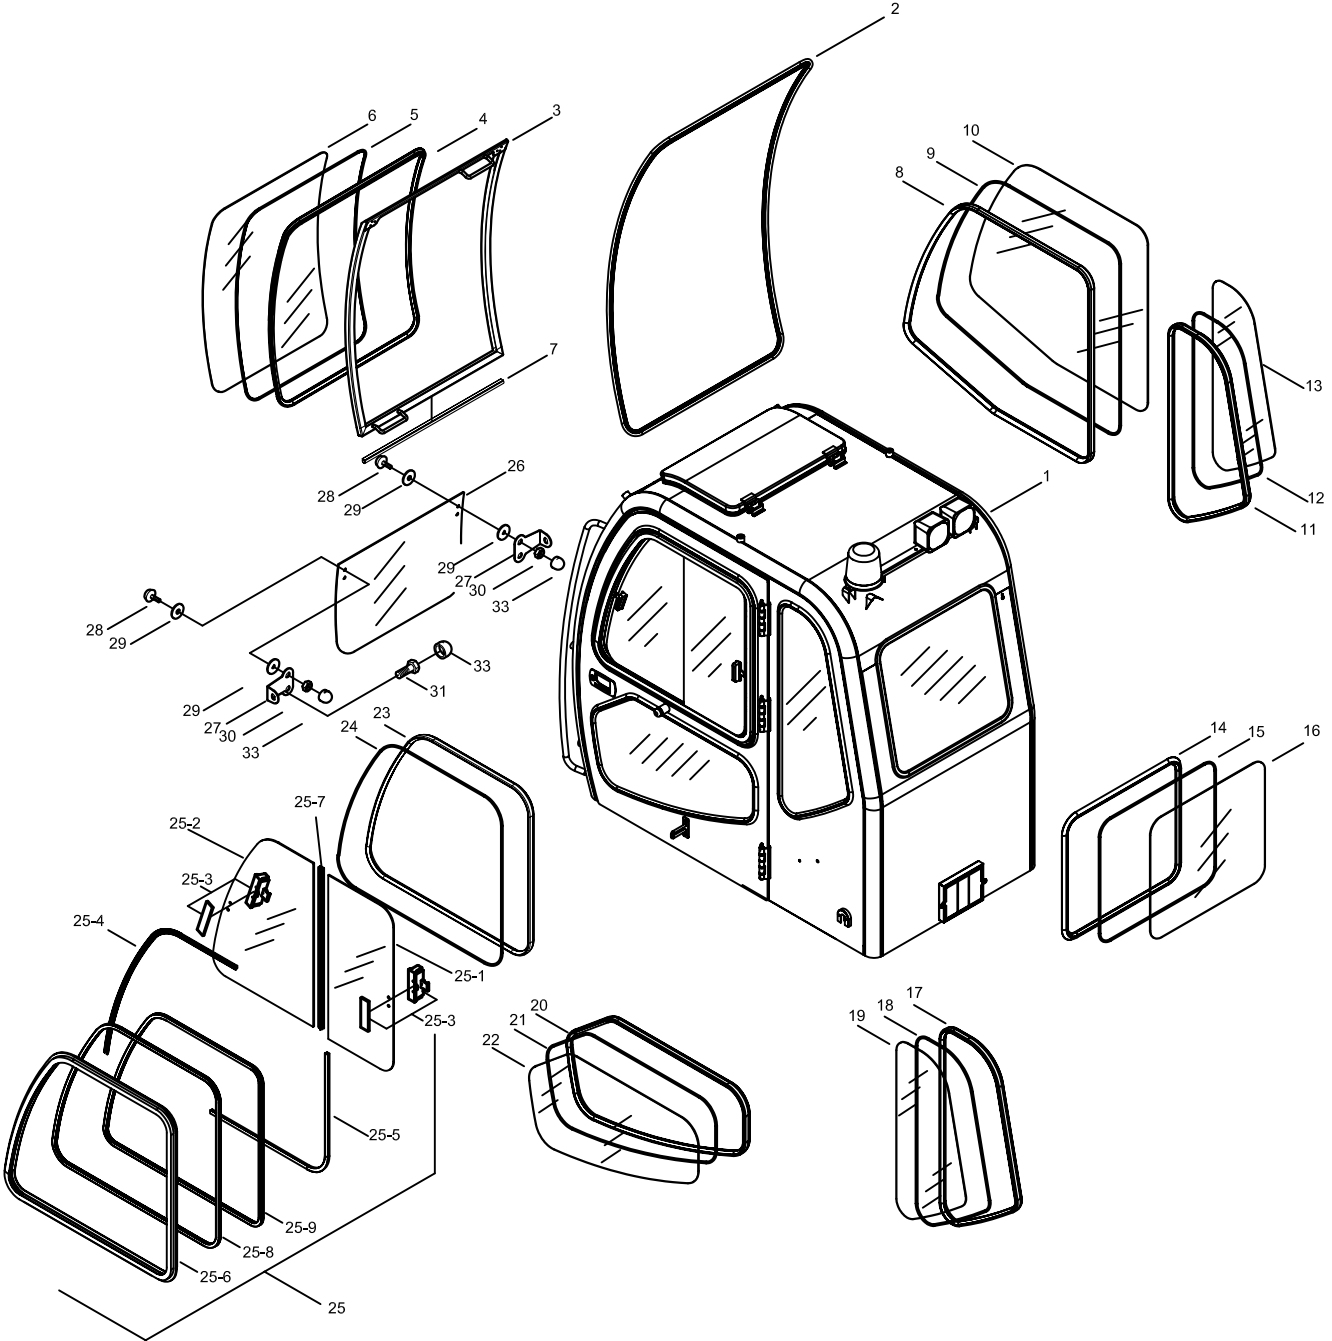

KABİN (1)
CAB (1)

NOT: Bu görüntü 6123001-6123006 seri nolu makineler için geçerlidir.
NOTE: This view is valid for 6123001-6123006 serial number machines.

KABİN (1) CAB (1)

No No	Parça No Part No	Adı	Description	Adet Q'ty	Not Note	Seri No Serial No	Y. Kul. S.K. ICA S.C.
	H346000203	Kabin Montajı	Cab Ass'y	1		6123001-6123006	D
1	H346020102	Kabin K.M.	Cab, W.A.	1		6123001-6123006	D
2	H346047600	Fitul, Yandan Körüklü	Weather Strip	1		6123001-6123006	D
3	H346046100	Çerçeve, Ön Cam	Sash, Front Glass	1		6123001-6123006	D
4	H346047300	Fitul, Cam	Weather Strip, Glass	1		6123001-6123006	
5	H346047400	Segman, Cam Fitili	Retaining Rub., Wtr St	1		6123001-6123006	
6	H346047701	Ön Çerçeve Camı	Glass, Front	1		6123001-6123006	D
7	H346047500	Ön Çer. Toz Lastiği	Rubber	1		6123001-6123006	D
8	H346040900	Fitul, Cam	Weather Strip, Glass	1		6123001-6123006	
9	H346041000	Segman, Cam Fitili	Retaining Rub., Wtr St	1		6123001-6123006	
10	H346040800	Cam, Sağ, Ön	Glass, R/H, Front	1		6123001-6123006	D
11	H346040600	Fitul, Cam	Weather Strip, Glass	1		6123001-6123006	
12	H346040700	Segman, Cam Fitili	Retaining Rub., Wtr St	1		6123001-6123006	
13	H346040500	Cam, Sağ, Arka	Glass, R/H, Back	1		6123001-6123006	D
14	H346040300	Fitul, Cam	Weather Strip, Glass	1		6123001-6123006	
15	H346040400	Segman, Cam Fitili	Retaining Rub., Wtr St	1		6123001-6123006	
16	H346040200	Cam, Arka	Glass, Back	1		6123001-6123006	D
17	H346041200	Fitul, Cam	Weather Strip, Glass	1		6123001-6123006	
18	H346041300	Segman, Cam Fitili	Retaining Rub., Wtr St	1		6123001-6123006	
19	H346041100	Cam, Sol, Arka	Glass, L/H, Back	1		6123001-6123006	D
20	H346045600	Fitul, Cam	Weather Strip, Glass	1		6123001-6123006	
21	H346045700	Segman, Cam Fitili	Retaining Rub., Wtr St	1		6123001-6123006	
22	H346044900	Kapı Alt Camı	Glass, Door, Bottom	1		6123001-6123006	D
23	H346044400	Fitul, Cam	Weather Strip, Glass	1		6123001-6123006	
24	H346044500	Segman, Cam Fitili	Retaining Rub., Wtr St	1		6123001-6123006	
25	H346044600	Çerçeve Komp., Kapı	Sash Ass'y, Door	1		6123001-6123006	
25_1	H346044701	Cam, Kapı, Üst	Glass, Door	1		6123001-6123006	
25_2	H346044801	Cam, Kapı, Üst	Glass, Door	1		6123001-6123006	
25_3	H346045500	Kulp	Handle	2		6123001-6123006	
25_4	H346063900	Fitul	Weather Strip		790+10mm	6123001-6123006	
25_5	H346063800	Fitul	Weather Strip		1150+10mm	6123001-6123006	
25_6	H346045900	Çerçeve, Kapı Camı	Sash, Door Glass	1		6123001-6123006	
25_7	H346064000	Fitul, Ara	Weather Strip, Middle		758mm	6123001-6123006	
25_8	H346064100	Fitul, Dış	Weather Strip, Out.		2140+10mm	6123001-6123006	
25_9	H346064200	Fitul, İç	Weather Strip, In.		1810+10mm	6123001-6123006	
26	H346039400	Ön Alt Cam	Glass, Front, Bottom	1		6123001-6123006	D
27	H346039500	Bağ. Kulağı, Alt Cam	Con. Plate, Bot.Glass	2		6123001-6123006	
28	N01/0000008	Cam Bağlantı Cıvatası	Bolt, Glass Conn.	4	M8x30	6123001-6123006	
29	810/40046	Yumuşak Plastik Pul	Washer, Pln., Rubber	8		6123001-6123006	
30	N02/5900062	Fiberli Somun	Nut	4	M8	6123001-6123006	
31	N01/0222114	A.K.B. Cıvata	Nut, Hex.	2	M8x20	6123001-6123006	
33	814/00155	Cıvata Kapağı	Cover, Bolt	6		6123001-6123006