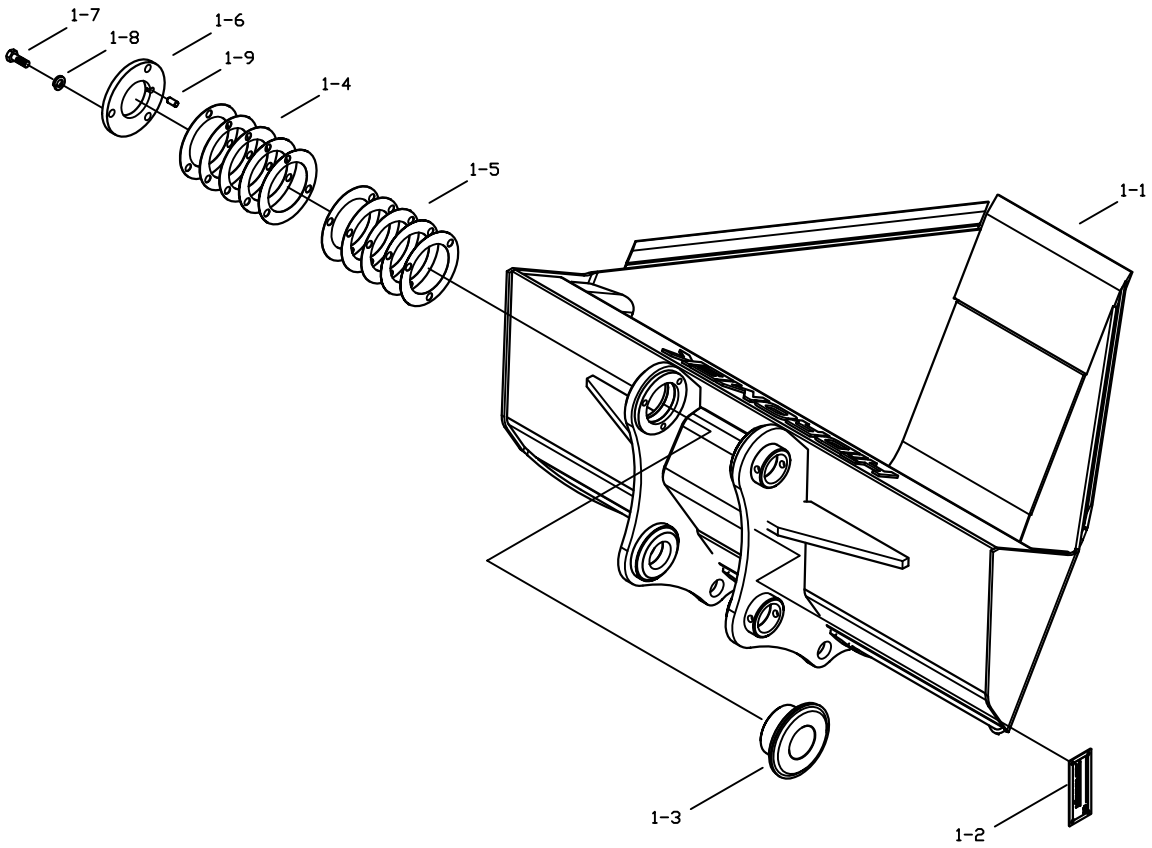

TRAPEZ KEPÇE MONTAJI (OP)
TRAPEZOIDAL BUCKET MOUNTING (OP)