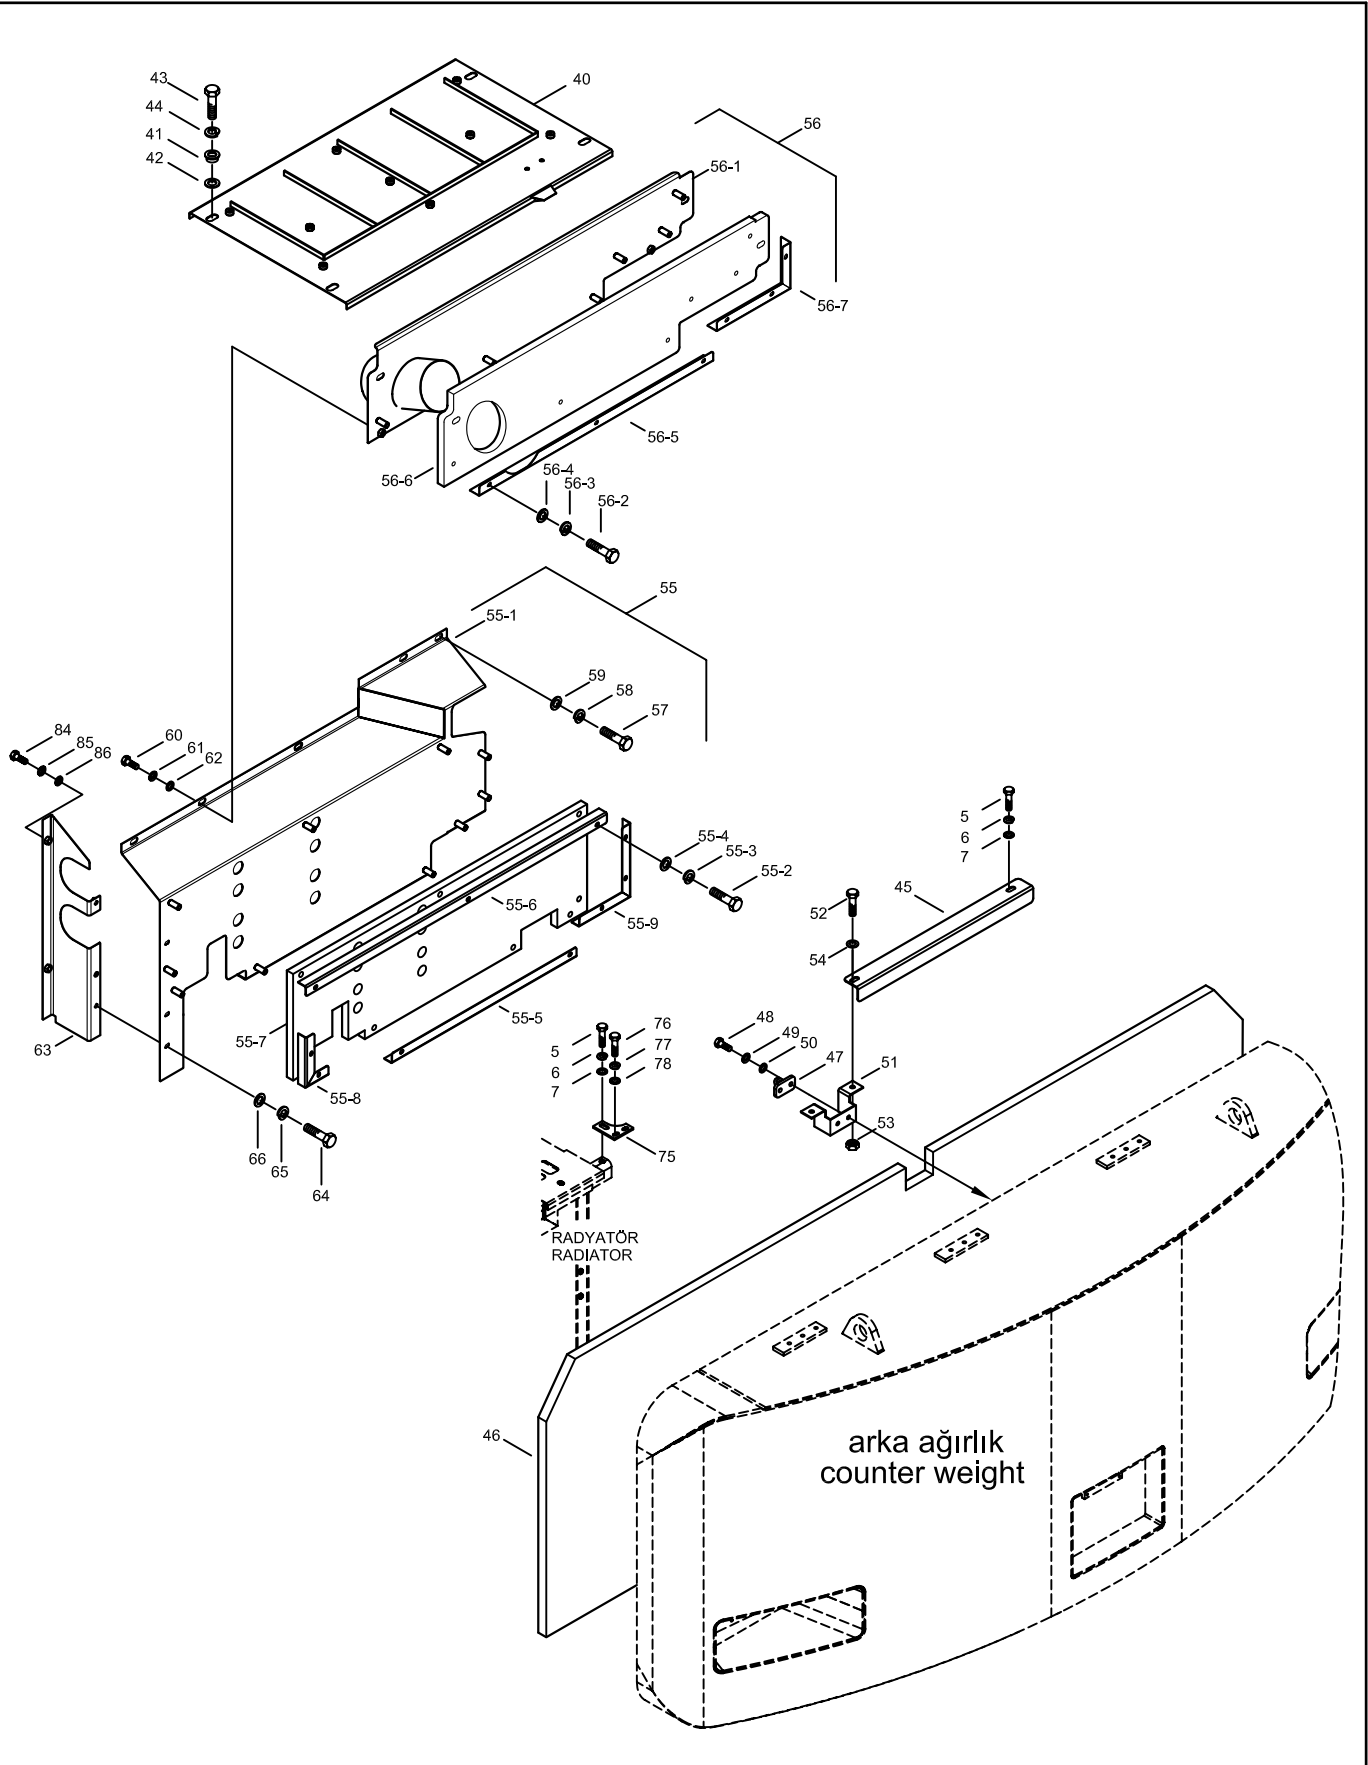

KAPORTA MONTAJI (3) COWLING MOUNTING (3)

NOT: Bu görüntü 6123001-6123006 seri nolu makineler için geçerlidir.
NOTE: This view is valid for 6123001-6123006 serial number machines.

KAPORTA MONTAJI (3)
COWLING MOUNTING (3)

No No	Parça No Part No	Adı	Description	Adet Q'ty	Not Note	Seri No Serial No	Y. Kul. S.K. ICA S.C.
5	N01/0232822	A.K.B. Civata	Bolt, Hex.	2	M12x25		
6	N03/1310012	Yaylı Rondela	Washer, Spr.	2	M12		
7	N03/0020123	Pul	Washer, Pln.	2	M12		
40	H341111103	Kapak, K.M., A.K.V.	Cover,W.A., M.C.V.	1			
41	H341126600	Bağlantı Burcu	Bush, Conn.	4			
42	H341126700	Pul	Washer, Pln.	4			
43	N01/0232462	A.K.B. Civata	Bolt, Hex.	4	M10x25		
44	N03/1310011	Yaylı Rondela	Washer,Spr	4	M10		
45	H341123602	Köşebent Sacı, Sağ	Angle Bracket, R/H	1			
46	H341125002	Yalıtıcı	Sponge	1			
47	H341122801	Destek Sacı, Amor.	Bracket, Gas Spring	1			
48	N01/0222462	A.K.B. Civata	Bolt, Hex.	2	M10x25		
49	N03/1310011	Yaylı Rondela	Washer, Spr.	2	M10		
50	N03/0100020	Pul	Washer, Pln.	2	M10		
51	H341122700	Köşebent Destek Sacı	Bracket	1			
52	N01/0232846	A.K.B. Civata	Bolt, Hex.	1	M12x30		
53	N02/3570242	A.K. Somun	Nut, Hex.	1	M12		
54	N03/0020123	Pul	Washer, Pln.	1	M12		
55	H231100800	Kapak Sacı, Montajı	Cover, Ass'y	1		6123001-6123006	D
55_1	H231100900	Kapak, K.M.	Cover,W.A.	1		6123001-6123006	D
55_2	N01/0221478	A.K.B. Civata	Bolt, Hex.	10	M6x15		
55_3	N03/1310008	Yaylı Rondela	Washer, Spr.	10	M6		
55_4	N03/0020004	Pul	Washer, Pln.	10	M6		
55_5	H341144801	İzolasyon Sacı, Üst	Bracket, Sponge, Up.	1			
55_6	H231101200	İzolasyon Sacı, Alt	Bracket, Sponge, Low.	1		6123001-6123006	D
55_7	H341136101	Yalıtıcı	Sponge	1			
55_8	H341150101	İzolasyon Sacı	Bracket, Sponge	1			
55_9	H341150301	İzolasyon Sacı	Bracket, Sponge	1			
56	H231100200	Ön Bağlantı Sacı, Mon	Front Angle, Ass'y	1		6123001-6123006	D
56_1	H231100300	Ön Bağlantı Sacı K.M.	Front Angle, W.A.	1		6123001-6123006	D
56_2	N01/0221478	A.K.B. Civata	Bolt, Hex.	6	M6x15		
56_3	N03/1310008	Yaylı Rondela	Washer, Spr.	6	M6		
56_4	N03/0020004	Pul	Washer, Pln.	6	M6		
56_5	H231100500	İzolasyon Sacı, Alt	Bracket, Sponge, Lwr.	1		6123001-6123006	D
56_6	H341112402	Yalıtıcı	Sponge	1			
56_7	H231100600	İzolasyon Sacı	Bracket, Sponge	1			
57	N01/0232114	A.K.B. Civata	Bolt, Hex.	4	M8x20		
58	N03/1310010	Yaylı Rondela	Washer, Spr.	4	M8		
59	N03/0020111	Pul	Washer, Pln.	4	M8		
60	N01/0232114	A.K.B. Civata	Bolt, Hex.	3	M8x20		
61	N03/1310010	Yaylı Rondela	Washer, Spr.	3	M8		
62	N03/0020111	Pul	Washer, Pln.	3	M8		
63	H341150801	Kapatma Sacı	Cover	1		6123001-6123006	D
64	N01/0232114	A.K.B. Civata	Bolt, Hex.	3	M8x20