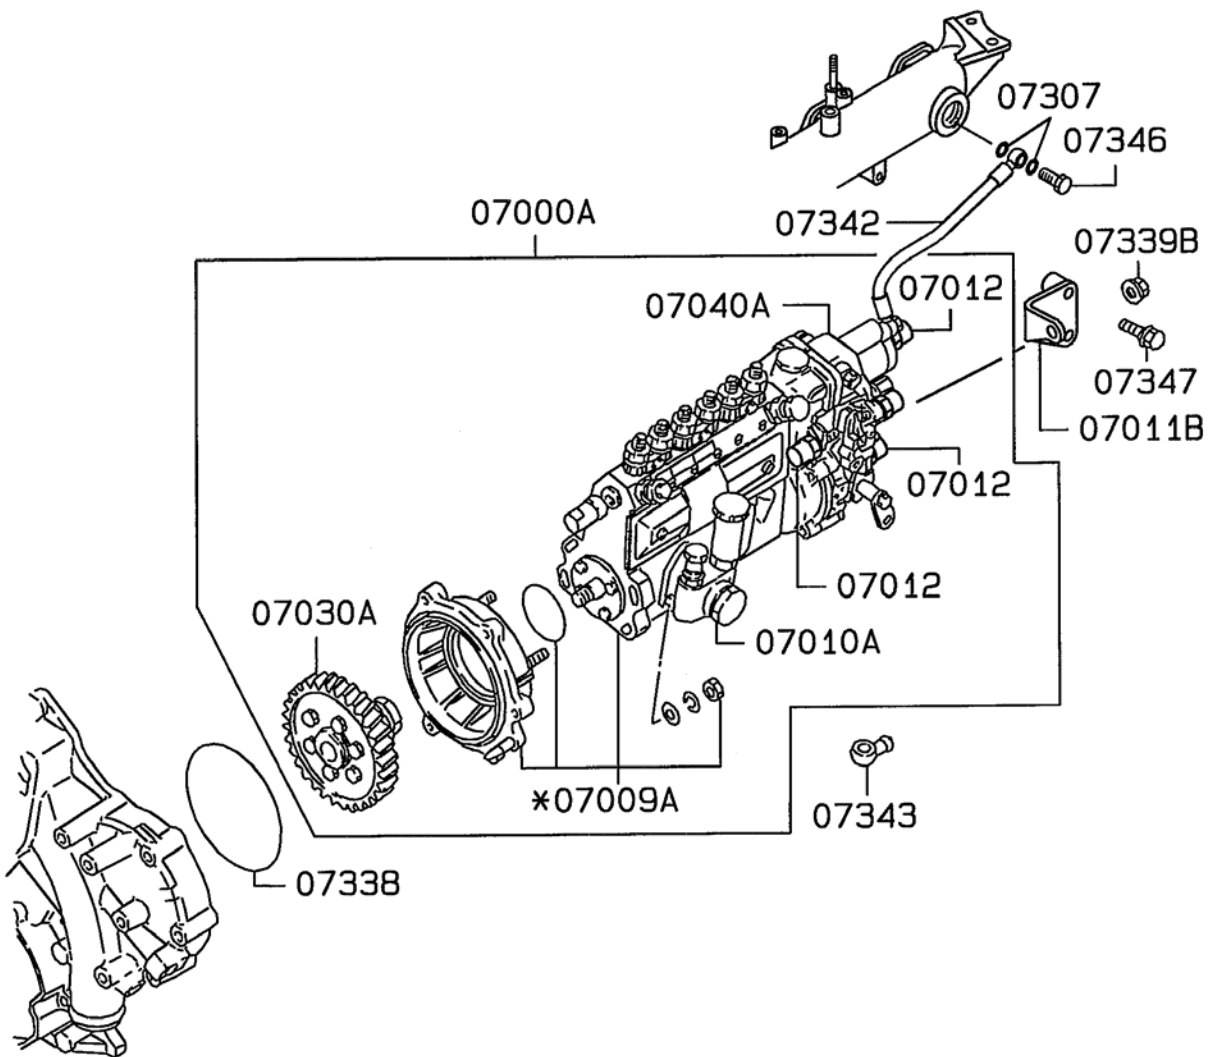

YAKIT ENJEKSİYON POMPASI MONTAJI FUEL INJECTION PUMP GENERAL