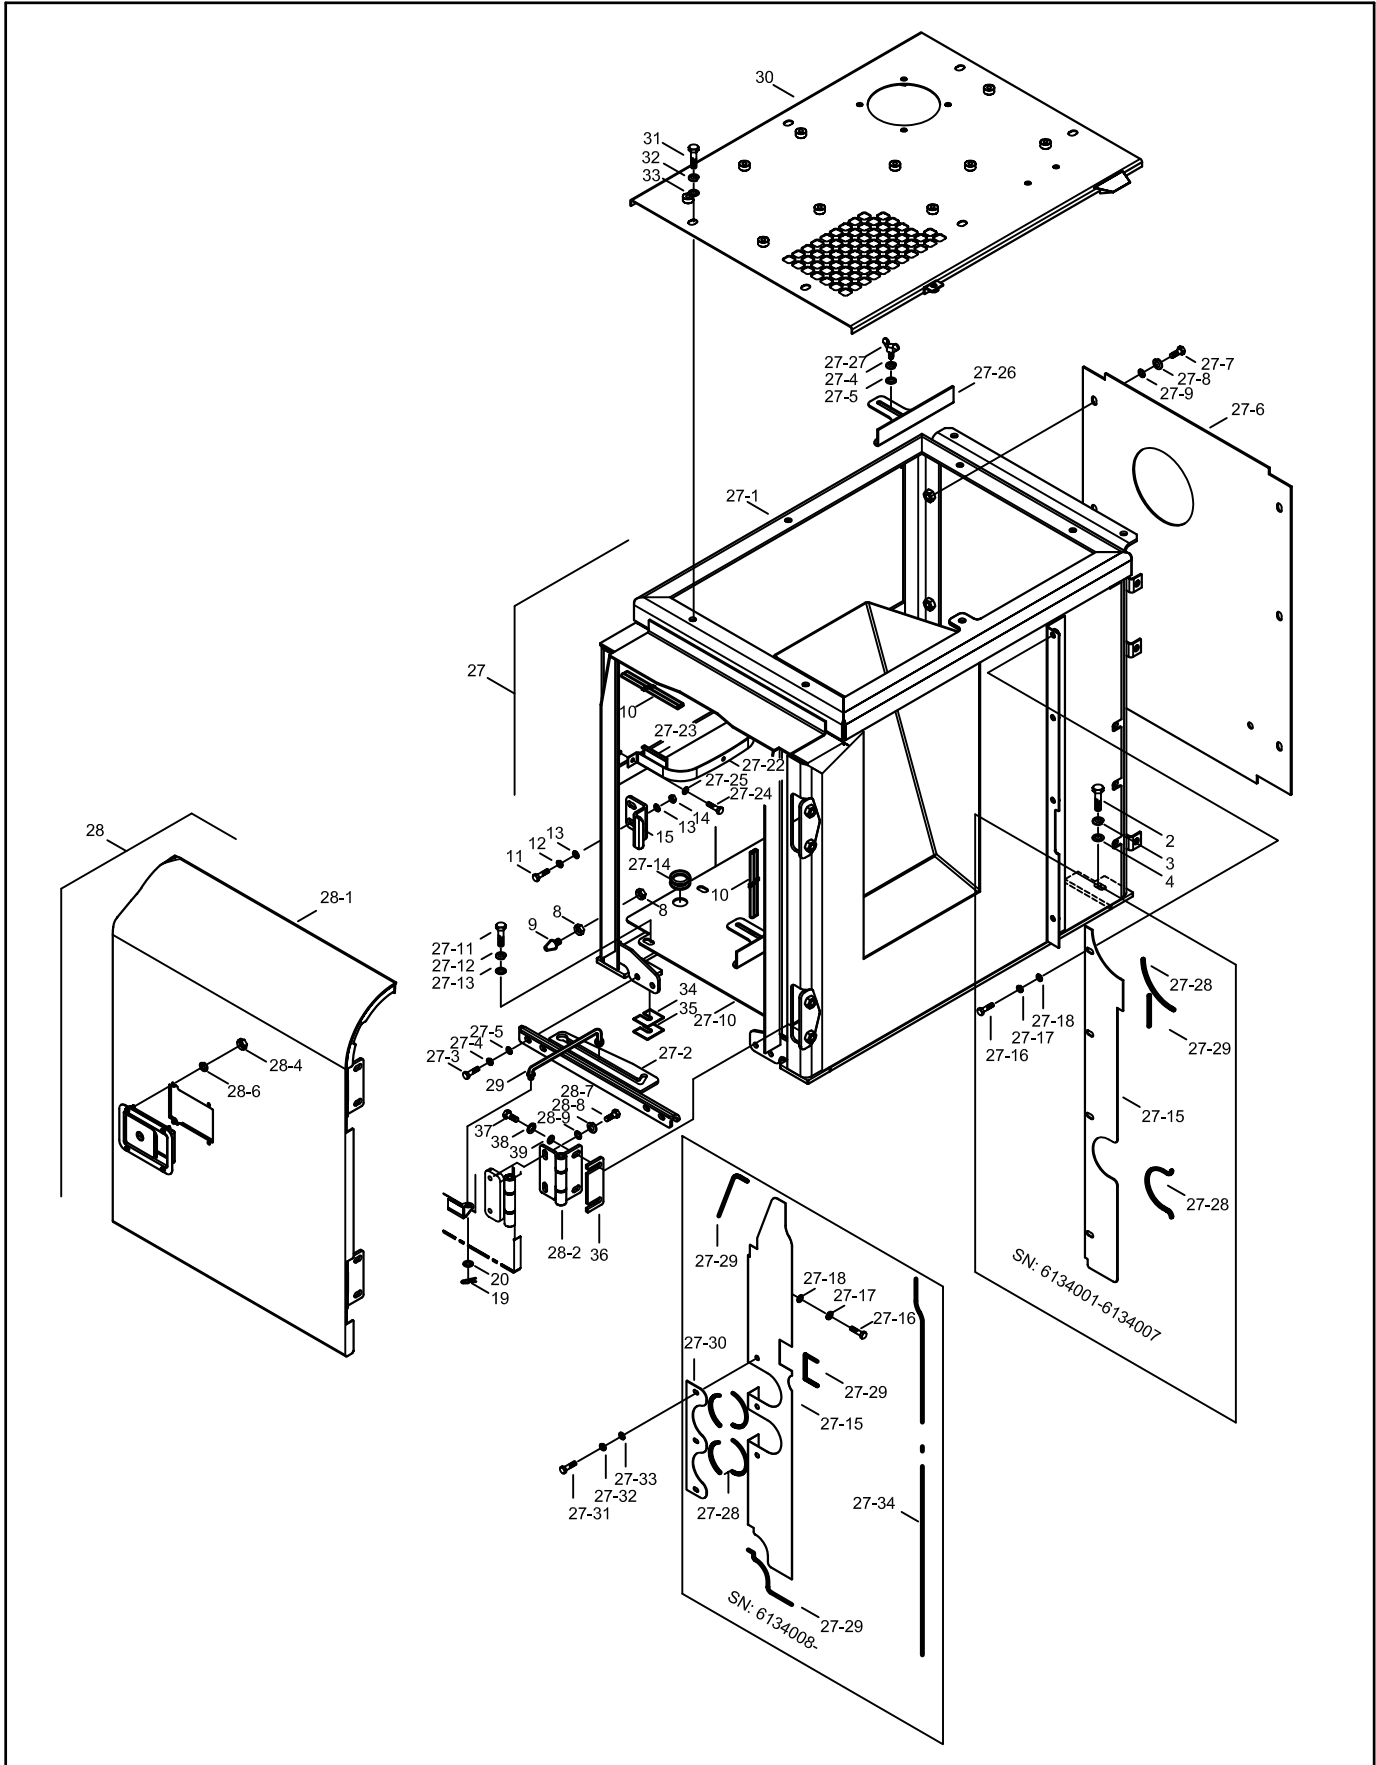

KAPORTA MONTAJI (5) COWLING MOUNTING (5)

NOT: Bu görüntü 6123001-6123006 seri nolu makineler için geçerlidir.
NOTE: This view is valid for 6123001-6123006 serial number machines.