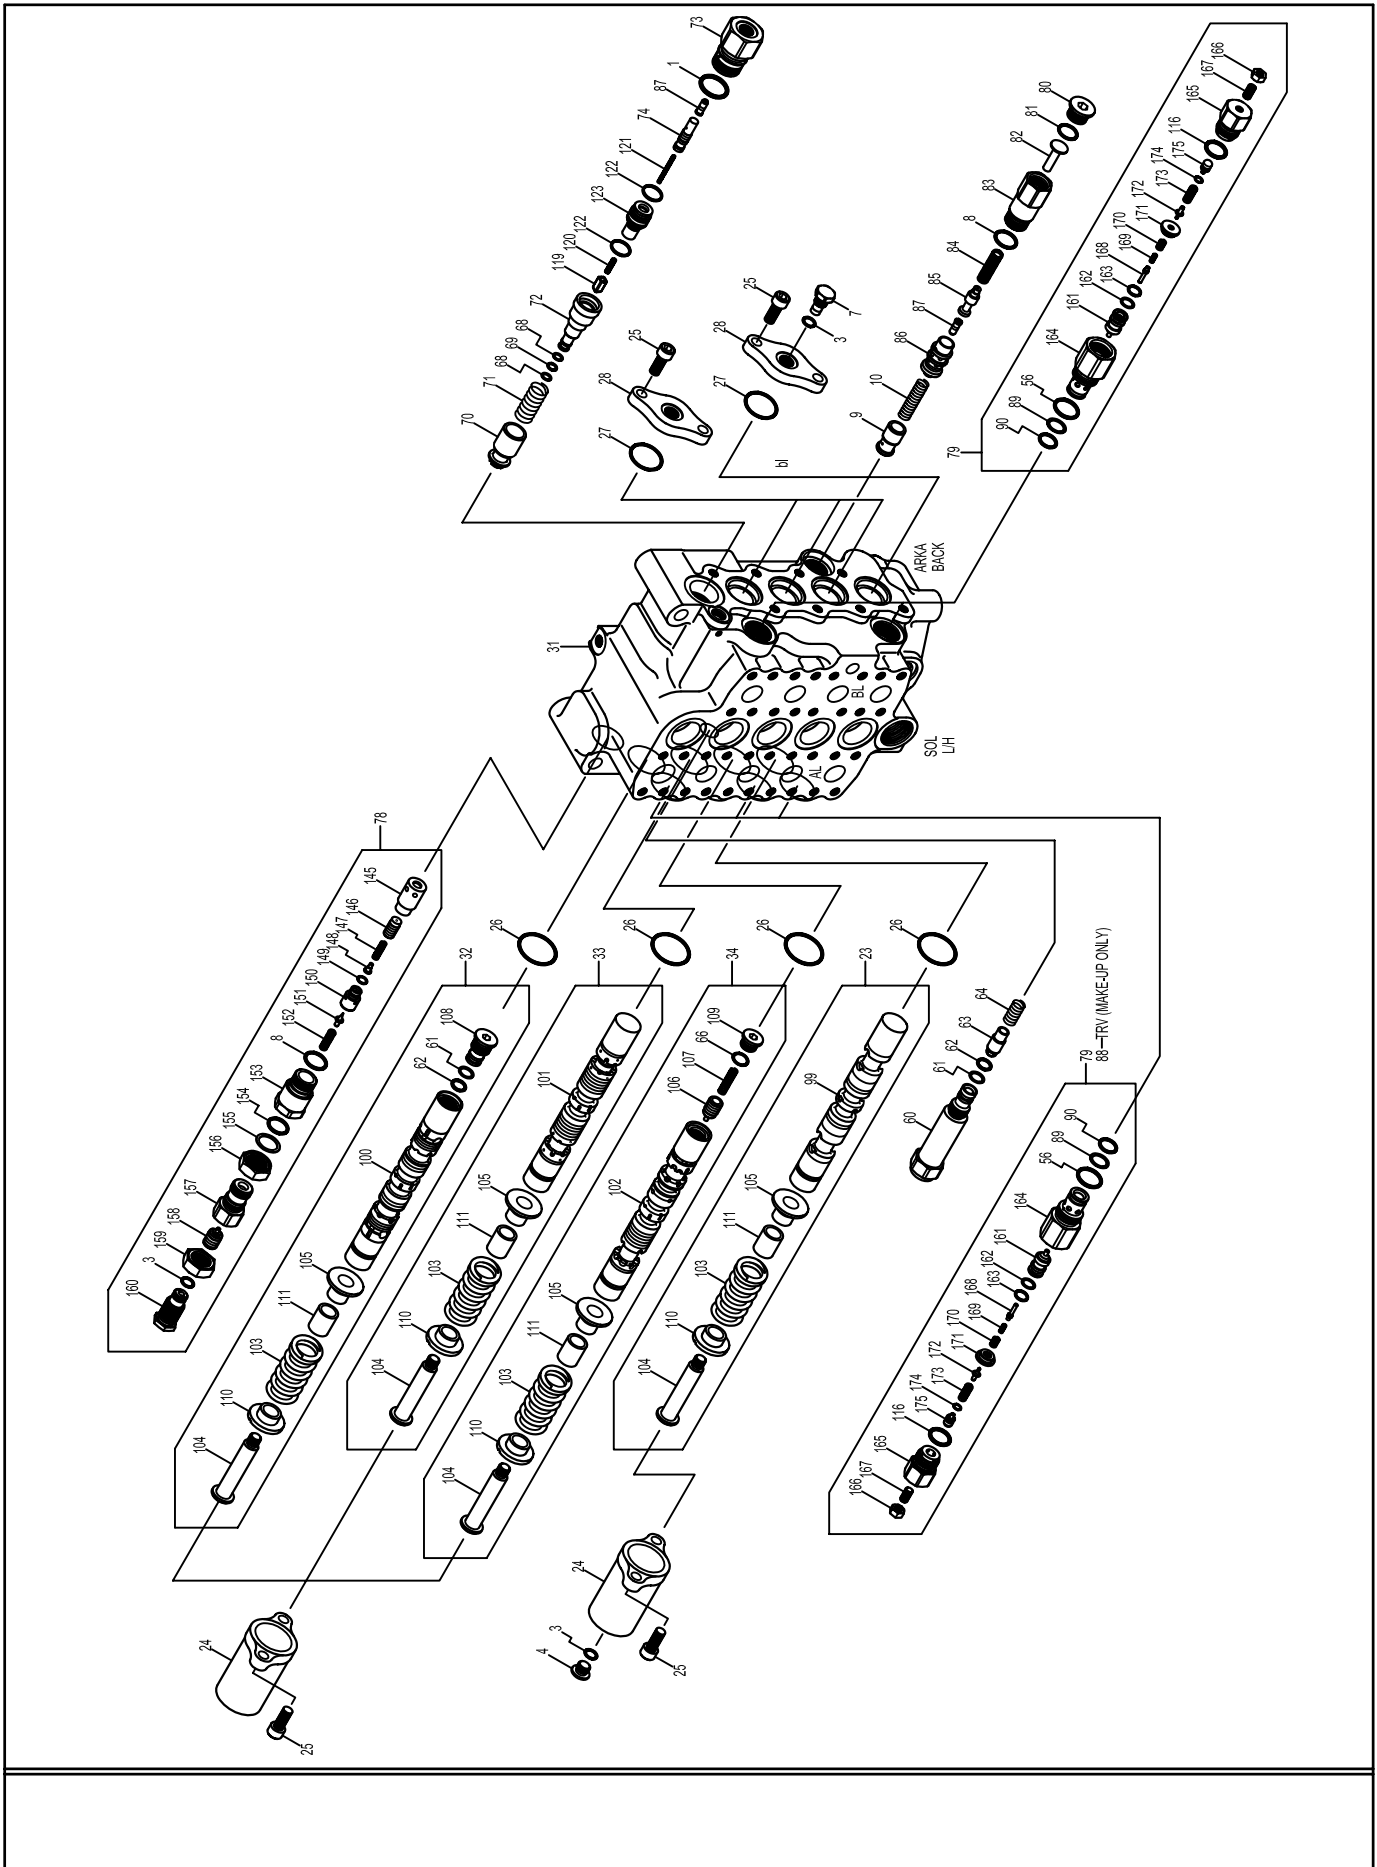

ANA KONTROL VALFİ (3) MAIN CONTROL VALVE (3)

ANA KONTROL VALFİ (3)
MAIN CONTROL VALVE (3)

No	Parça No	Adı	Description	Adet	Not	Seri No	Y. Kul.	S.K.
No	Part No			Q'ty	Note	Serial No	ICA	S.C.
99		Piston D	Plunger D	2	DOZ, OPT			NSP
100		Piston Z	Plunger Z	1	TRV			NSP
101		Piston T6	Plunger T6	1	SW			NSP
102		Piston A8	Plunger A8	1	AM			NSP
103	H349015103	Yay	Spring	7				
104	H349015104	Piston Kapağı	Plunger Cap	7				
105	H349015105	Yay Klavuzu	Spring Guide	7				
106	H349015106	Çek	Check	2				
107	H349015107	Yay	Spring	2				
109	H349015109	Kapak	Cover	2				
110	H349015110	Yay Klavuzu	Spring Guide	7				
111	H349015111	Durdurucu	Stopper	7				
116	H349015116	O-Ring	O-Ring	9				
119	H349015119	Çek	Check	2				
120	H349015120	Yay	Spring	2				
121	H349015121	Yay	Spring	1				
122	H349015122	O-Ring	O-Ring	2				
123	H349015123	Kovan	Sleeve	1				
145		Kovan	Sleeve	1				K1
146		Ana Popet	Main Poppet	1				K1
147		Yay	Spring	1				K1
148		Orifis	Orifice	1				K1
149	H349015149	O-Ring	O-Ring	1				
150		Pilot Yuva	Pilot Seat	1				K1
151		Pilot Popet	Pilot Poppet	1				K1
152		Yay	Spring	1				K1
153		Kapak	Cap	1				K1
154	H349015154	O-Ring	O-Ring	1				
155	H349015155	Back-Up Ring	Back-Up Ring	1				
156		Kilit Somun	Lock Nut	1				K1
157		Kovan	Sleeve	1				K1
158		Piston	Piston	1				K1
159		Kilit Somun	Lock Nut	1				K1
160		Cıvata	Adjust Screw	1				K1
161		Ana Popet	Main Poppet	8				K2
162		Back-Up Ring	Back-Up Ring	8				K2
163	H349015163	O-Ring	O-Ring	8				
164		Kovan	Sleeve	8				K2
165		Kapak	Cap	8				K2
166	H349015166	Somun	Hex Nut	8				
167		Cıvata	Adjust Screw	8				K2
168		Piston	Piston	8				K2
169		Yay, İç	Spring, Inside	8				K2
170		Yay, Dış	Spring, Outside	8				K2