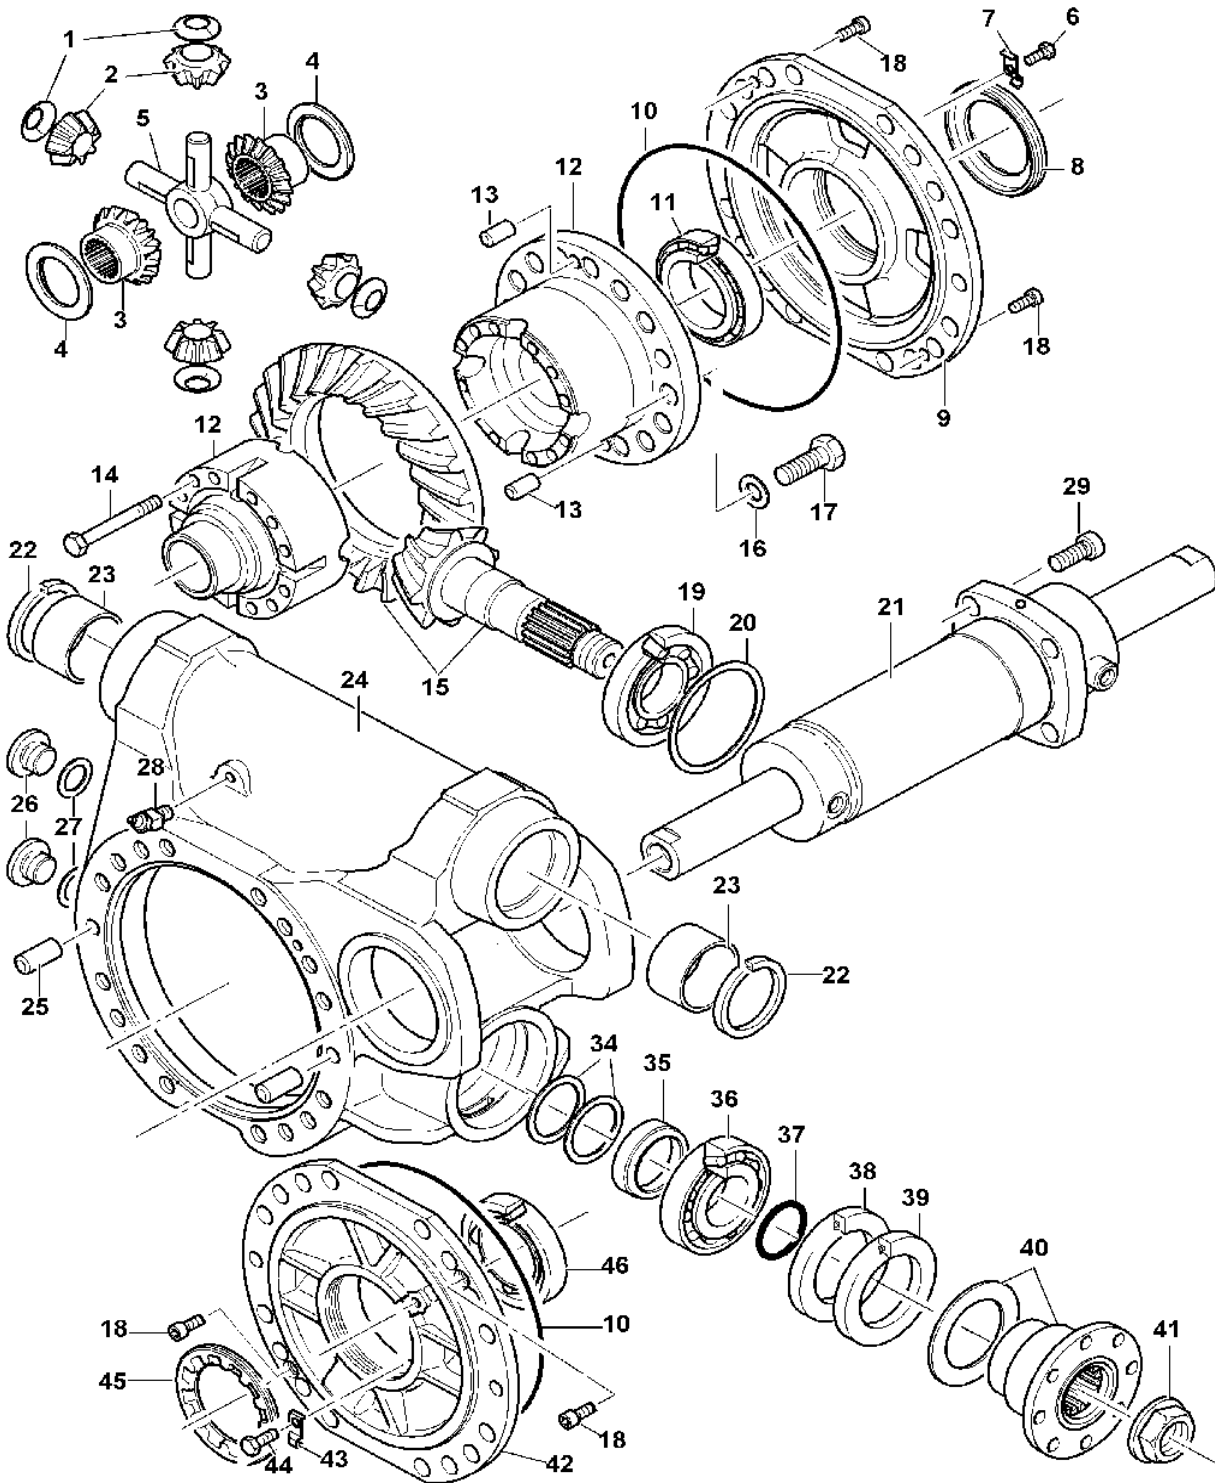

DİFERANSİYEL - ÖN AKS DIFFERENTIAL - FRONT AXLE

DİFERANSİYEL - ÖN AKS
DIFFERENTIAL - FRONT AXLE

No	Parça No	Adı	Description	Adet	Not	Seri No	Y. Kul. S.K.
No	Part No			Q'ty	Note	Serial No	ICA S.C.
1	H239032001	Dayanma Pulu	Thrust Washer	4			K1
2	H239032002	Konik Dişli	Conical Gear	4			K1
3	H239032003	Diferansiyel Dişlisi	Differential Pinion	2			K1
4	H239032004	KIT, Şim	KIT, Shim	2			K1
4	H239032005	Mesafe Bileziği	Spacer				K1
4	H239032006	Mesafe Bileziği	Spacer				K1
4	H239032007	Mesafe Bileziği	Spacer				K1
4	H239032008	Mesafe Bileziği	Spacer				K1
5	H239032009	Istavroz	Spider	1			K1
6	H239032010	Cıvata	Bolt	1	M8x16		
7	H239032011	Emniyet Sacı	Bracket, Safe	1			
8	H239032012	Somun	Nut	1			D
	H239032012A	Somun	Nut	1	*		C
9	H239032013	Flanş	Flange	1			
10	H239032014	O-Ring	O-Ring	2			
11	H239032015	Bilyalı Rulman	Bearing, Roller	1			
12	H239032016	Diferansiyel Pistonu	Differential Piston	1			K1
13	H239032017	Pim	Pin	2			
14	H239032018	Cıvata	Bolt	12			K1
15	H239032019	Ayna Mahruti Dişli	Gear, Crown Wheel Pinion	1			
16	H239032020	Pul	Washer	16			
17	H239032021	Cıvata	Bolt	16	M16x40		
18	H239032022	Cıvata	Bolt	4	M10x16		
19	H239032023	Rulman	Rulman	1			
20	H239032024	KIT, Şim	KIT, Shim	1			
20	H239032025	Şim	Shim		s=2,5		
20	H239032026	Şim	Shim		s=2,75		
20	H239032027	Şim	Shim		s=3,0		
21	H239032028	Silindir	Cylinder	1			
	H239032028A	Silindir	Cylinder	1	*		
22	H239032029	Keçe	Seal	2			
23	H239032030	Burç	Bushing	2			
24	H239032031	Diferansiyel Gövdesi	Differential Housing	1			
25	H239032032	Pim	Pin	4			
26	H239032033	Tapa	Plug	2			
27	H239032034	Pul	Washer	2			
28	H239032035	Gresörlük	Grease Nipple	1			
29	H239032036	Cıvata	Bolt	4			
34	H239032037	KIT, Şim	KIT, Shim	1			
34	H239032038	Şim	Şim		s=0,96		
34	H239032039	Şim	Şim		s=1,0		
34	H239032040	Şim	Şim		s=1,04		
34	H239032041	Şim	Şim		s=1,08		
34	H239032042	Şim	Şim		s=1,12		

(*) HMK 01/1 / 16 seri nolu aksdan itibaren geçerlidir. / It is valid from HMK 01/1 / 16 serial number axle.