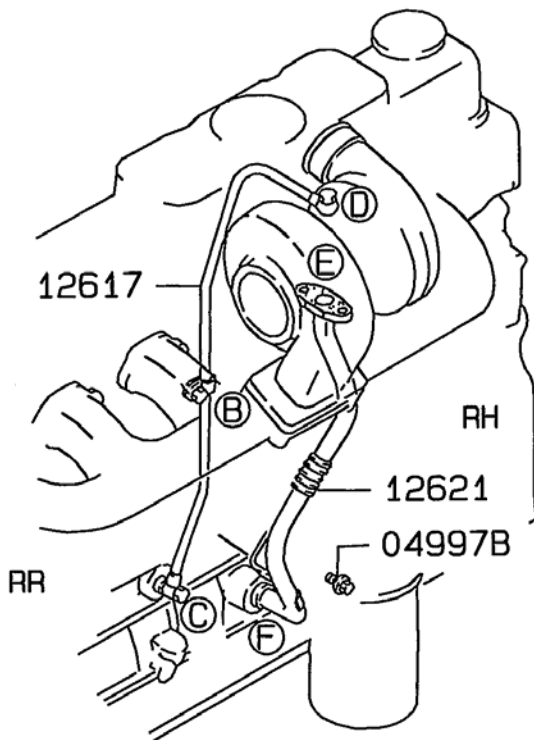

YAĞLAMA TESİSATI OIL LINE