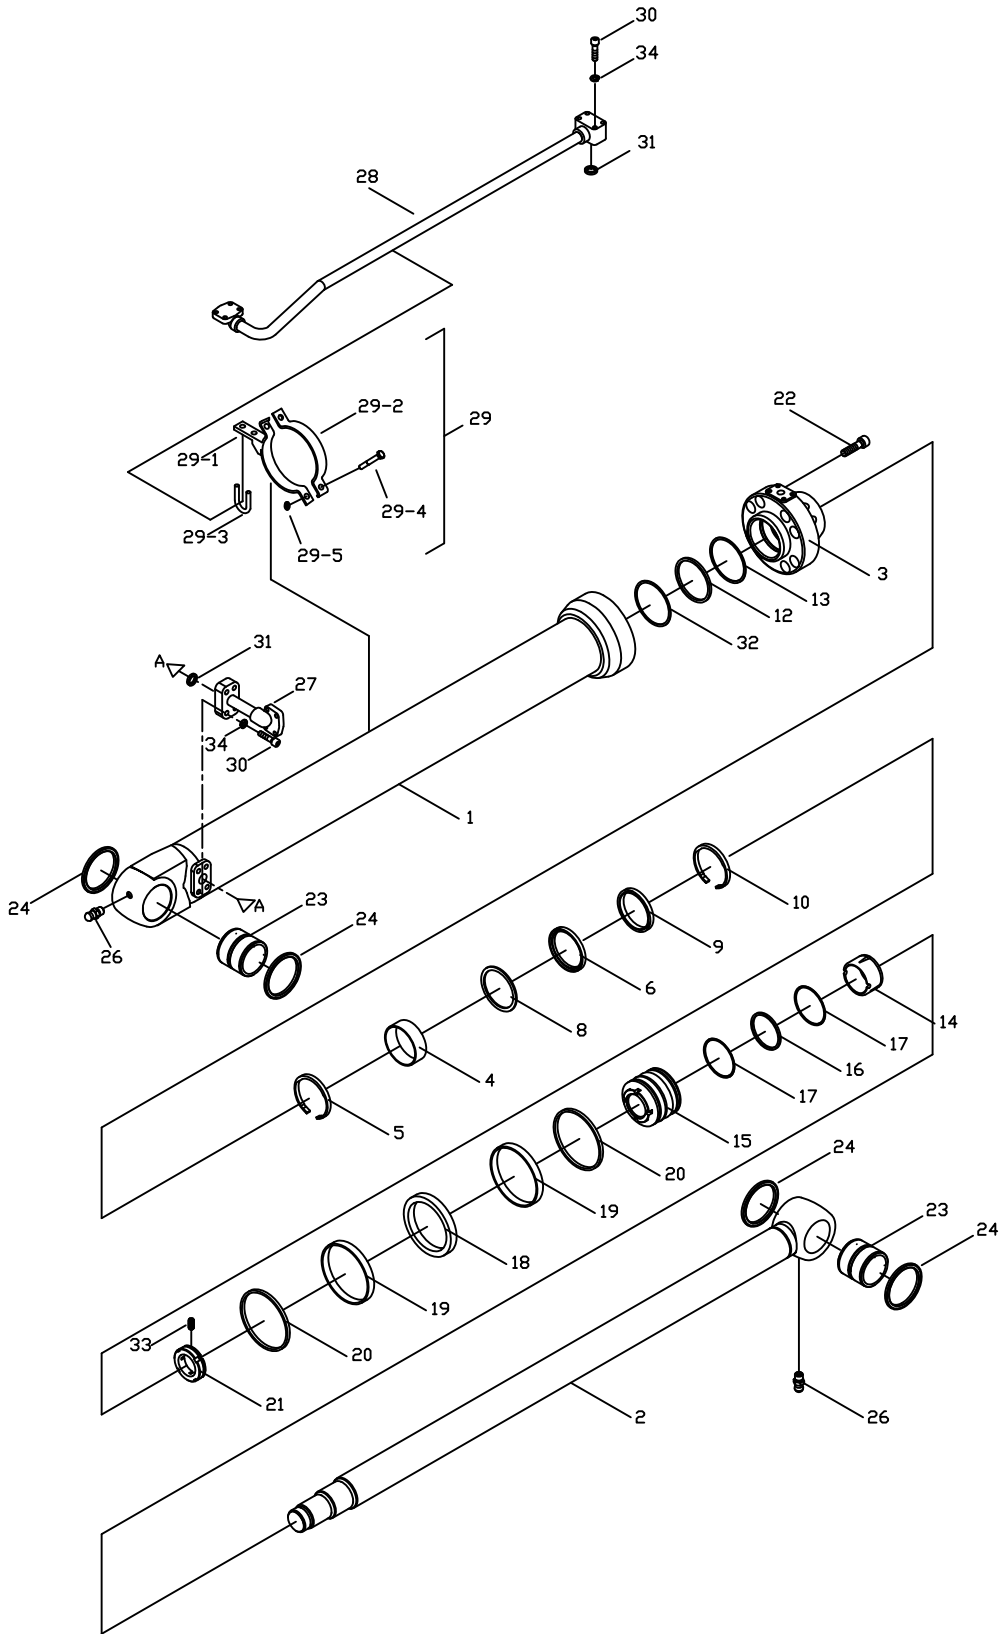

KEPÇE SİLİNDİRİ BUCKET CYLINDER

KEPÇE SİLİNDİRİ BUCKET CYLINDER

No	Parça No	Adı	Adet	Not	Seri No	Y. Kul. S.K.
No	Part No	Description	Q'ty	Note	Serial No	ICA S.C.
1	H343312101	Silindir Borusu K.M.	Tube	1		
2	H343312501	Silindir Mili, K.M.	Rod	1		
3	H343304001	Silindir Boğazı	Gland	1		
4	N10/0008530	Boğaz Burcu	Bush	1		
5	N05/1350066	Segman	Retaining Ring	1		
6	N10/4850012	Boğaz Keçesi	Seal, Gland	1		K2
8	N10/4851006	Boğaz Keçesi	Seal, Gland	1		K2
9	N10/5859908	Toz Keçesi	Seal, Dust	1		K2
10	N05/1350072	Segman	Retaining Ring	1		
12	N10/2011903	O-Ring	O-Ring	1		K2
13	N10/2612001	O-Ring, Back Up	O-Ring, Back Up	1		K2
14	H343304101	Fren Bileziği	Ring, Cushion	1		
15	H343304201	Piston	Piston	1		
16	N10/2006403	O-Ring	O-Ring	1		K2
17	N10/2665701	O-Ring, Back Up	O-Ring, Back Up	2		K2
18	N10/3910216	Piston Keçesi	Seal, Piston	1		K2
19	N10/1912509	Yataklama Bandı	Ring, Wear	2		K2
20	N10/0911706	Kir Tutucu	Ring, Dust	2		K2
21	H343304300	Kilitleme Somunu	Nut, Lock	1		
22	N01/5902078	S.B. Cıvata	Bolt, Cylinder Head	10	M20x70	
23	H343304600	Sert Burç	Bush	2		
24	N10/5809505	Toz Keçesi	Seal, Dust	4		
26	N08/1110000	Gresörlük	Grease, Nipple	2		
27	H343312901	Tesisat Borusu	Pipe	1		
28	H343313101	Tesisat Borusu	Pipe	1		
29		Kelepçe Montajı	Clamp Ass'y	1		
29_1	H343313401	Kelepçe Sacı	Plate, Clamp	1		
29_2	H343313500	Kelepçe Sacı	Plate, Clamp	1		
29_3	H343305200	Bağlantı Cıvatası	Bolt, Connection	1		
29_4	N01/0380566	A.K.B. Cıvata	Bolt, Hex.	2	M10x30	
29_5	N03/1310011	Yaylı Rondela	Washer, Spr.	4	M10	
30	N01/5900878	S.B. Cıvata	Bolt, Cylinder Head	8	M10x55	
31	N10/2002435	O-Ring	O-Ring	2		
32	N10/2012403	O-Ring	O-Ring	1		K2
33	N04/3050772	Vida, Setskur	Set Screw	1	M8x16	
34	N03/1310011	Yaylı Rondela	Washer, Spr.	8	M10	
•	H343313900	Tamir Takımı	KIT-Seal	1	K2