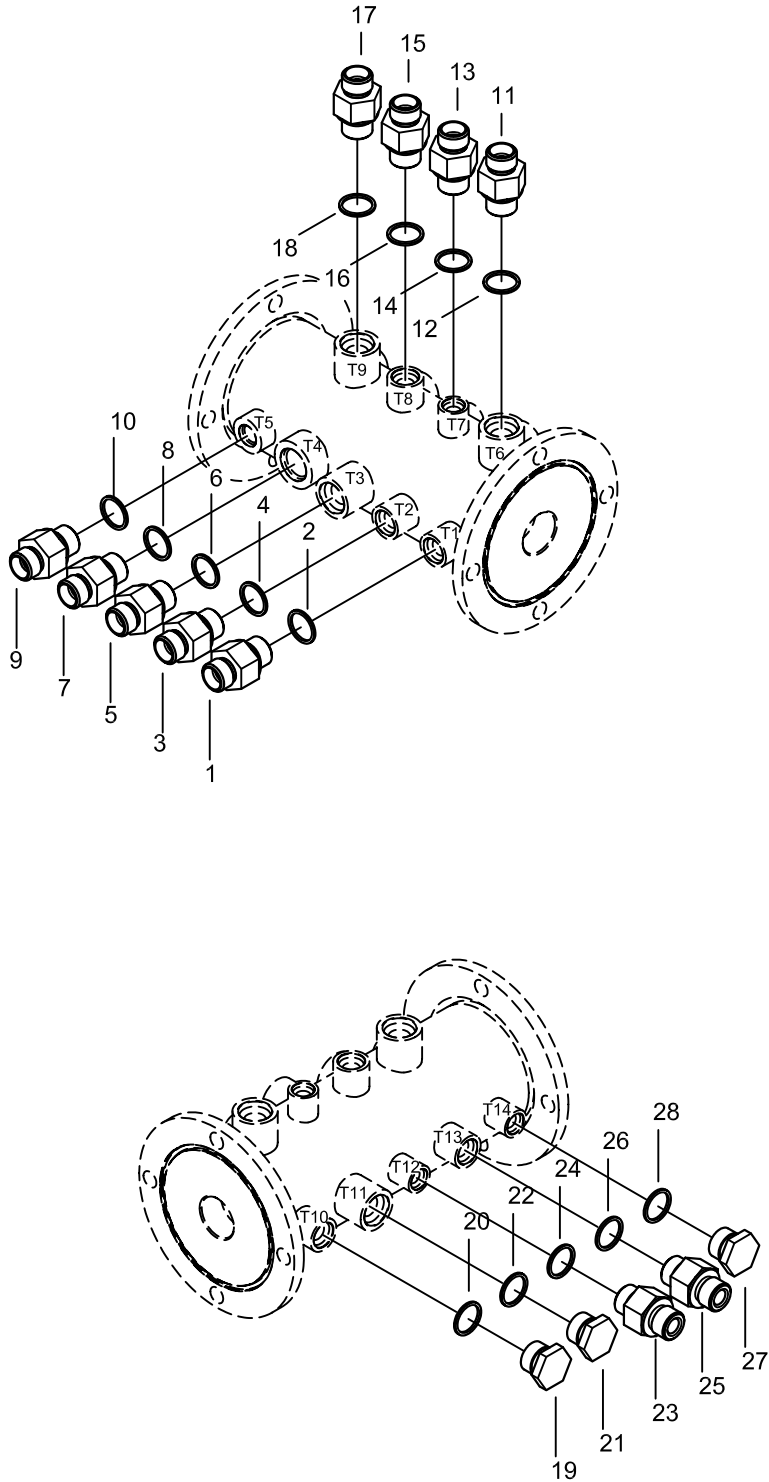

DRENAJ FİLTRESİ BAĞLANTILARI DRAIN FILTER CONNECTIONS

DRENAJ FİLTRESİ BAĞLANTILARI
DRAIN FILTER CONNECTIONS

No No	Parça No Part No	Adı	Description	Adet Q'ty	Not Note	Seri No Serial No	Y. Kul. S.K. ICA S.C.
1	N16/K114357	Rekor	Connector	1			
2	N10/2001323	O-Ring	O-Ring	1			
3	N16/K114342	Rekor	Connector	1			
4	N10/2001322	O-Ring	O-Ring	1			
5	N16/K114343	Rekor	Connector	1			
6	N10/2001724	O-Ring	O-Ring	1			
7	N16/K214462	Rekor	Connector	1			
8	N10/2001921	O-Ring	O-Ring	1			
9	N16/K214455	Rekor	Connector	1			
10	N10/2001122	O-Ring	O-Ring	1			
11	N16/K114343	Rekor	Connector	1			
12	N10/2001724	O-Ring	O-Ring	1			
13	N16/K114341	Rekor	Connector	1			
14	N10/2001024	O-Ring	O-Ring	1			
15	N16/K114342	Rekor	Connector	1			
16	N10/2001322	O-Ring	O-Ring	1			
17	N16/K114343	Rekor	Connector	1			
18	N10/2001724	O-Ring	O-Ring	1			
19	N16/X120001	Tapa	Plug	1			
20	N10/2001323	O-Ring	O-Ring	1			
21	N16/X120003	Tapa	Plug	1			
22	N10/2001024	O-Ring	O-Ring	1			
23	N16/K114341	Rekor	Connector	1			
24	N10/2001024	O-Ring	O-Ring	1			
25	N16/K114342	Rekor	Connector	1			
26	N10/2001323	O-Ring	O-Ring	1			
27	N16/X120004	Tapa	Plug	1			
28	N10/2001024	O-Ring	O-Ring	1