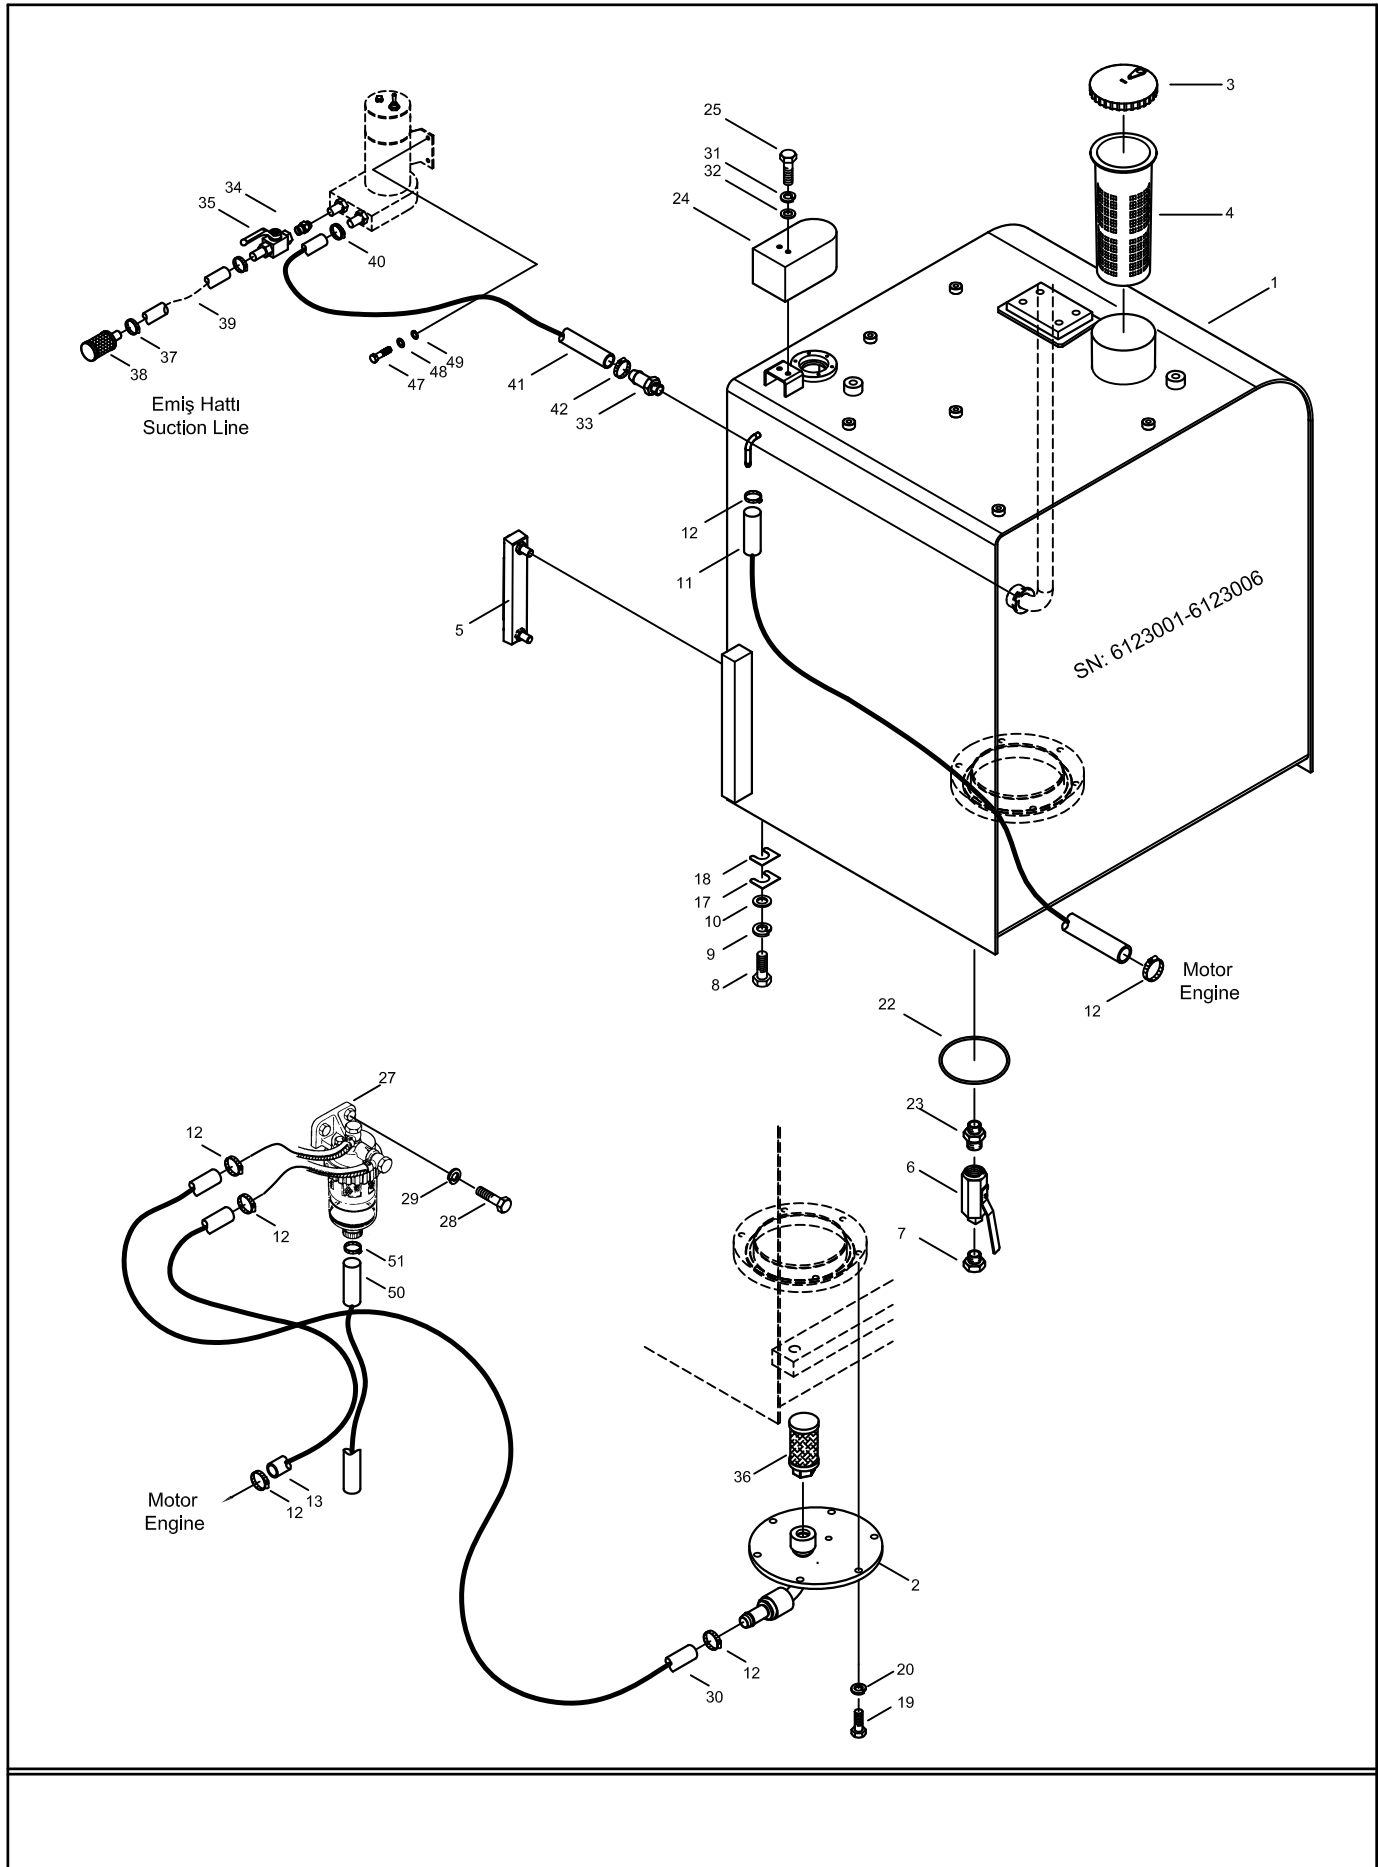

YAKIT DEPOSU MONTAJI VE YAKIT HATTI FUEL TANK MOUNTING AND FUEL LINE

YAKIT DEPOSU MONTAJI VE YAKIT HATTI
FUEL TANK MOUNTING AND FUEL LINE

No	Parça No	Adı	Description	Adet	Not	Seri No	Y. Kul. S.K.
No	Part No			Q'ty	Note	Serial No	ICA S.C.
41	H342506400	Hortum, Yakıt Dep.	Hose, Fuel Tank	1	L=2000		
	H342506401	Hortum, Yakıt Dep.	Hose, Fuel Tank	1	L=380		
42	N07/4016027	Kelepçe	Clamp	1			
47	N01/0221202	A.K.B. Civata	Bolt, Hex.	4	M5x16		
48	N03/1310007	Yaylı Rondela	Washer, Spr.	4	M5		
49	N03/0100011	Pul	Washer, Pln.	4	M5		
50	H342514900	Hortum, Tahliye	Hose, Drain	1			
51	N07/4010016	Kelepçe	Clamp	1