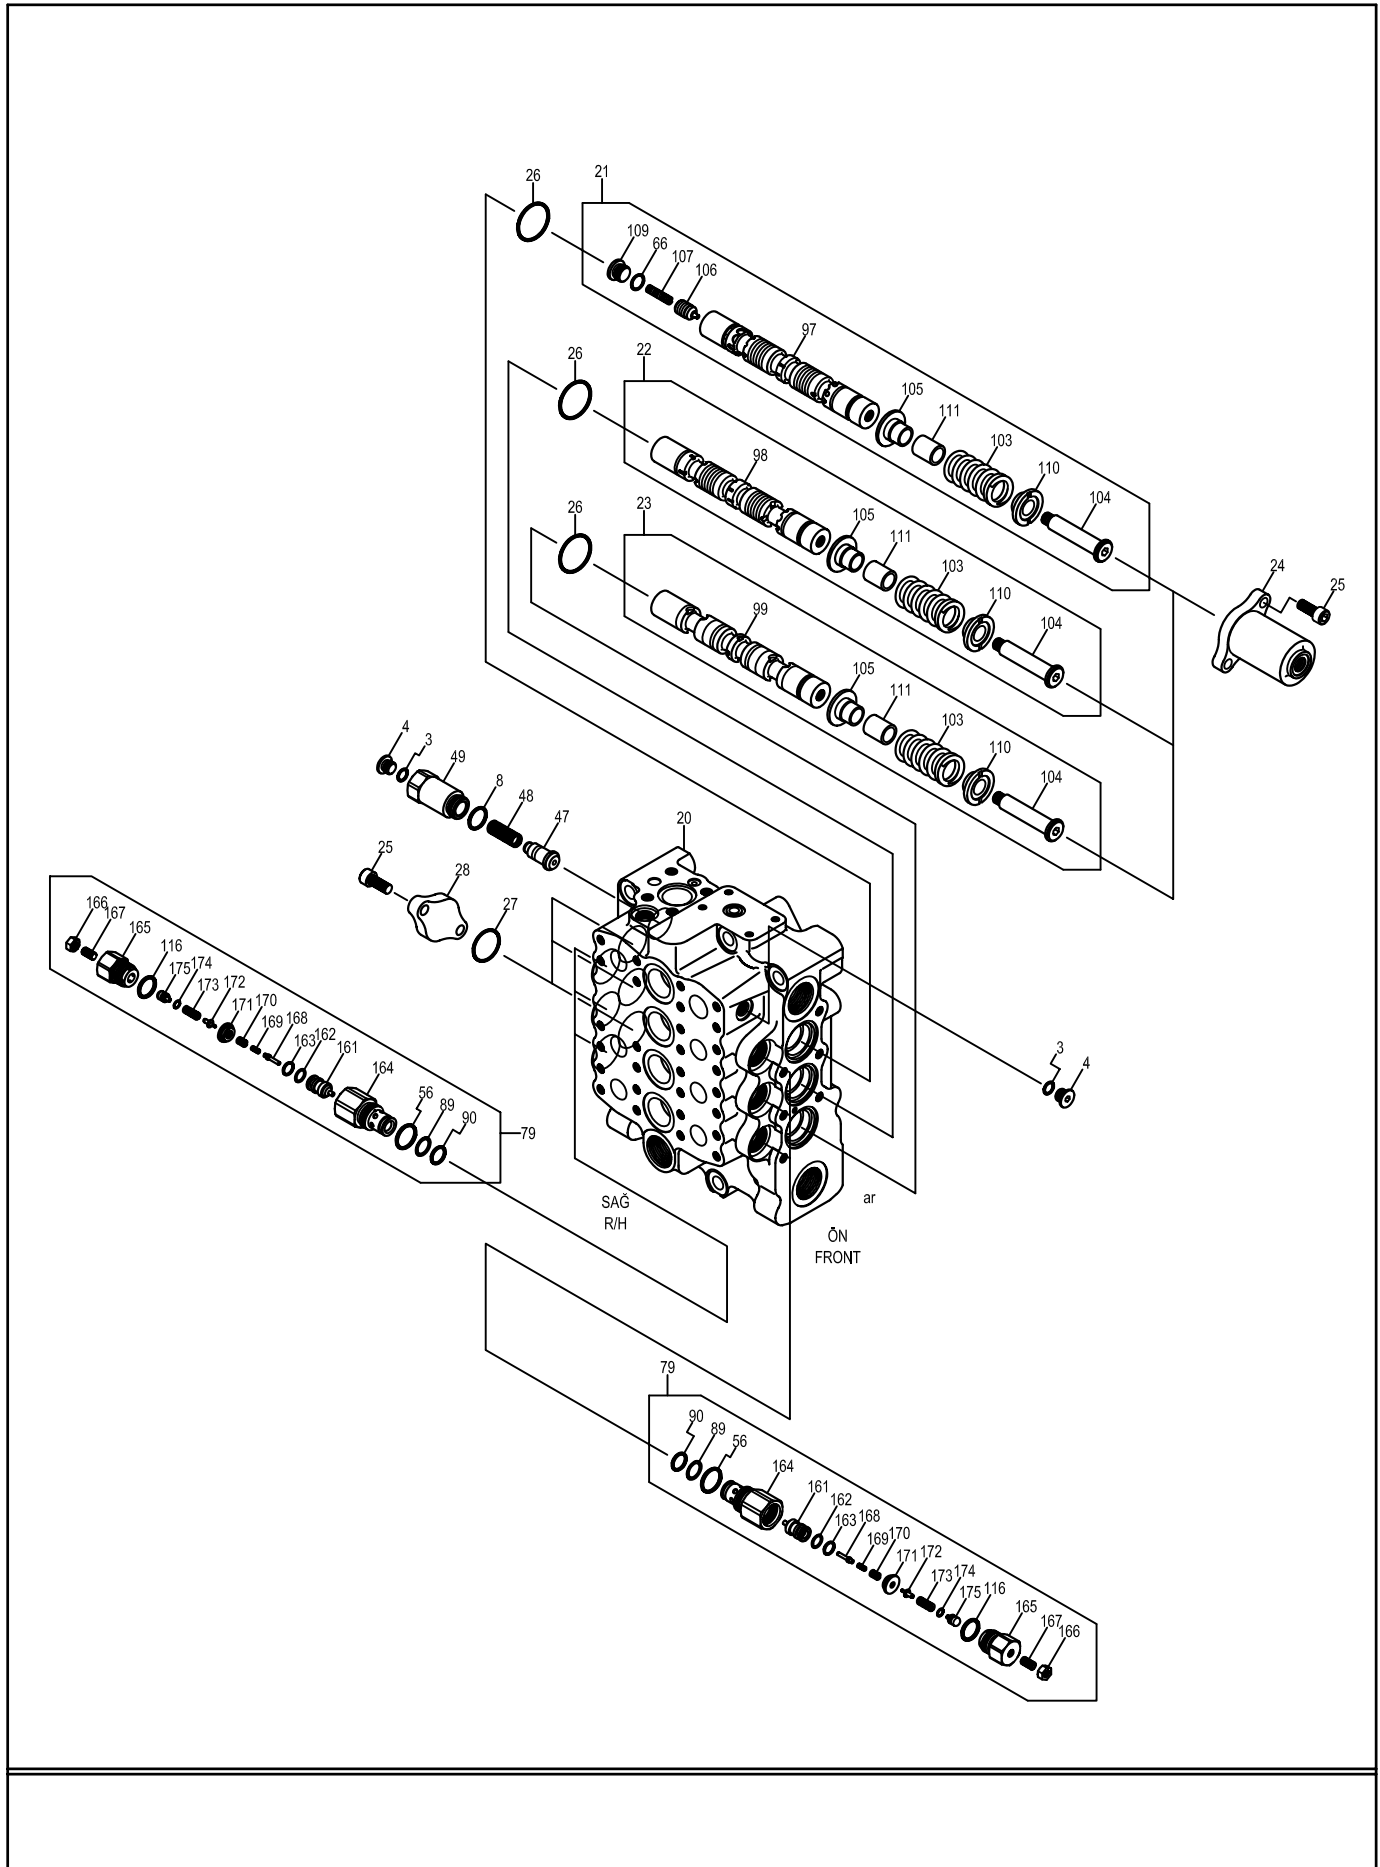

ANA KONTROL VALFİ (1) MAIN CONTROL VALVE (1)

ANA KONTROL VALFİ (1) MAIN CONTROL VALVE (1)

No	Parça No	Adı	Description	Adet	Not	Seri No	Y. Kul. S.K.
No	Part No			Q'ty	Note	Serial No	ICA S.C.
	H233000100	A.K.V. Komp.	M.C.V. Ass'y	1			
3	H349015003	O-Ring	O-Ring	9			
4	H349015004	Kapak	Cap	7			
8	H349015008	O-Ring	O-Ring	6			
20		Yuva	Housing	1			NSP
21	H349015021	Piston B9 Komp.	Plunger B9 AS	1	*, BM		
22	H349015022	Piston C1 Komp.	Plunger C1 AS	1	*, BKT		
23	H239015023	Piston D Komp.	Plunger D AS	2	*, DOZ, OPT		
24	H349015024	Kapak	Cover	7			
25	H349015025	Cıvata	Hex. Soc. Head Bolt	28	M10x25		
26	H349015026	O-Ring	O-Ring	7			
27	H349015027	O-Ring	O-Ring	8			
28	H349015028	Tutucu	Retainer	7			
47	H349015047	Popet	Poppet	1			
48	H349015048	Yay	Spring	1			
49	H349015049	Kapak	Cap	1			
56	H349015056	O-Ring	O-Ring	8			
66	H349015066	O-Ring	O-Ring	6			
79	H349015079	Yük Emniyet Valf Komp	Overload Relief Ass'y	8	K2		
89	H349015089	Back-Up Ring	Back-Up Ring	8			
90	H349015090	O-Ring	O-Ring	8			
97		Piston B9	Plunger B9	1	BM		NSP
98		Piston C1	Plunger C1	2	BKT		NSP
99		Piston D	Plunger D	2	DOZ, OPT		NSP
103	H349015103	Yay	Spring	7			
104	H349015104	Piston Kapağı	Plunger Cap	7			
105	H349015105	Yay Klavuzu	Spring Guide	7			
106	H349015106	Çek	Check	2			
107	H349015107	Yay	Spring	2			
109	H349015109	Kapak	Cap	2			
110	H349015110	Yay Klavuzu	Spring Guide	7			
111	H349015111	Durdurucu	Stopper	7			
116	H349015116	O-Ring	O-Ring	9			
161		Ana Popet	Main Popet	8			K2
162		Back-Up Ring	Back-Up Ring	8			K2
163	H349015163	O-Ring	O-Ring	8			
164		Gömlek	Sleeve	8			K2
165		Kapak	Cap	8			K2
166	H349015166	Somun	Hex Nut	8			
167		Cıvata	Adjust Screw	8			K2
168		Piston	Piston	8			K2
169		Yay, İç	Spring, Inside	8			K2
170		Yay, Dış	Spring, Outside	8			K2

(*) Ancak seri numarası verildiğinde tek parça olarak tedarik edilebilir. / (*) This part is supplied as a single part only when the serial number is informed.