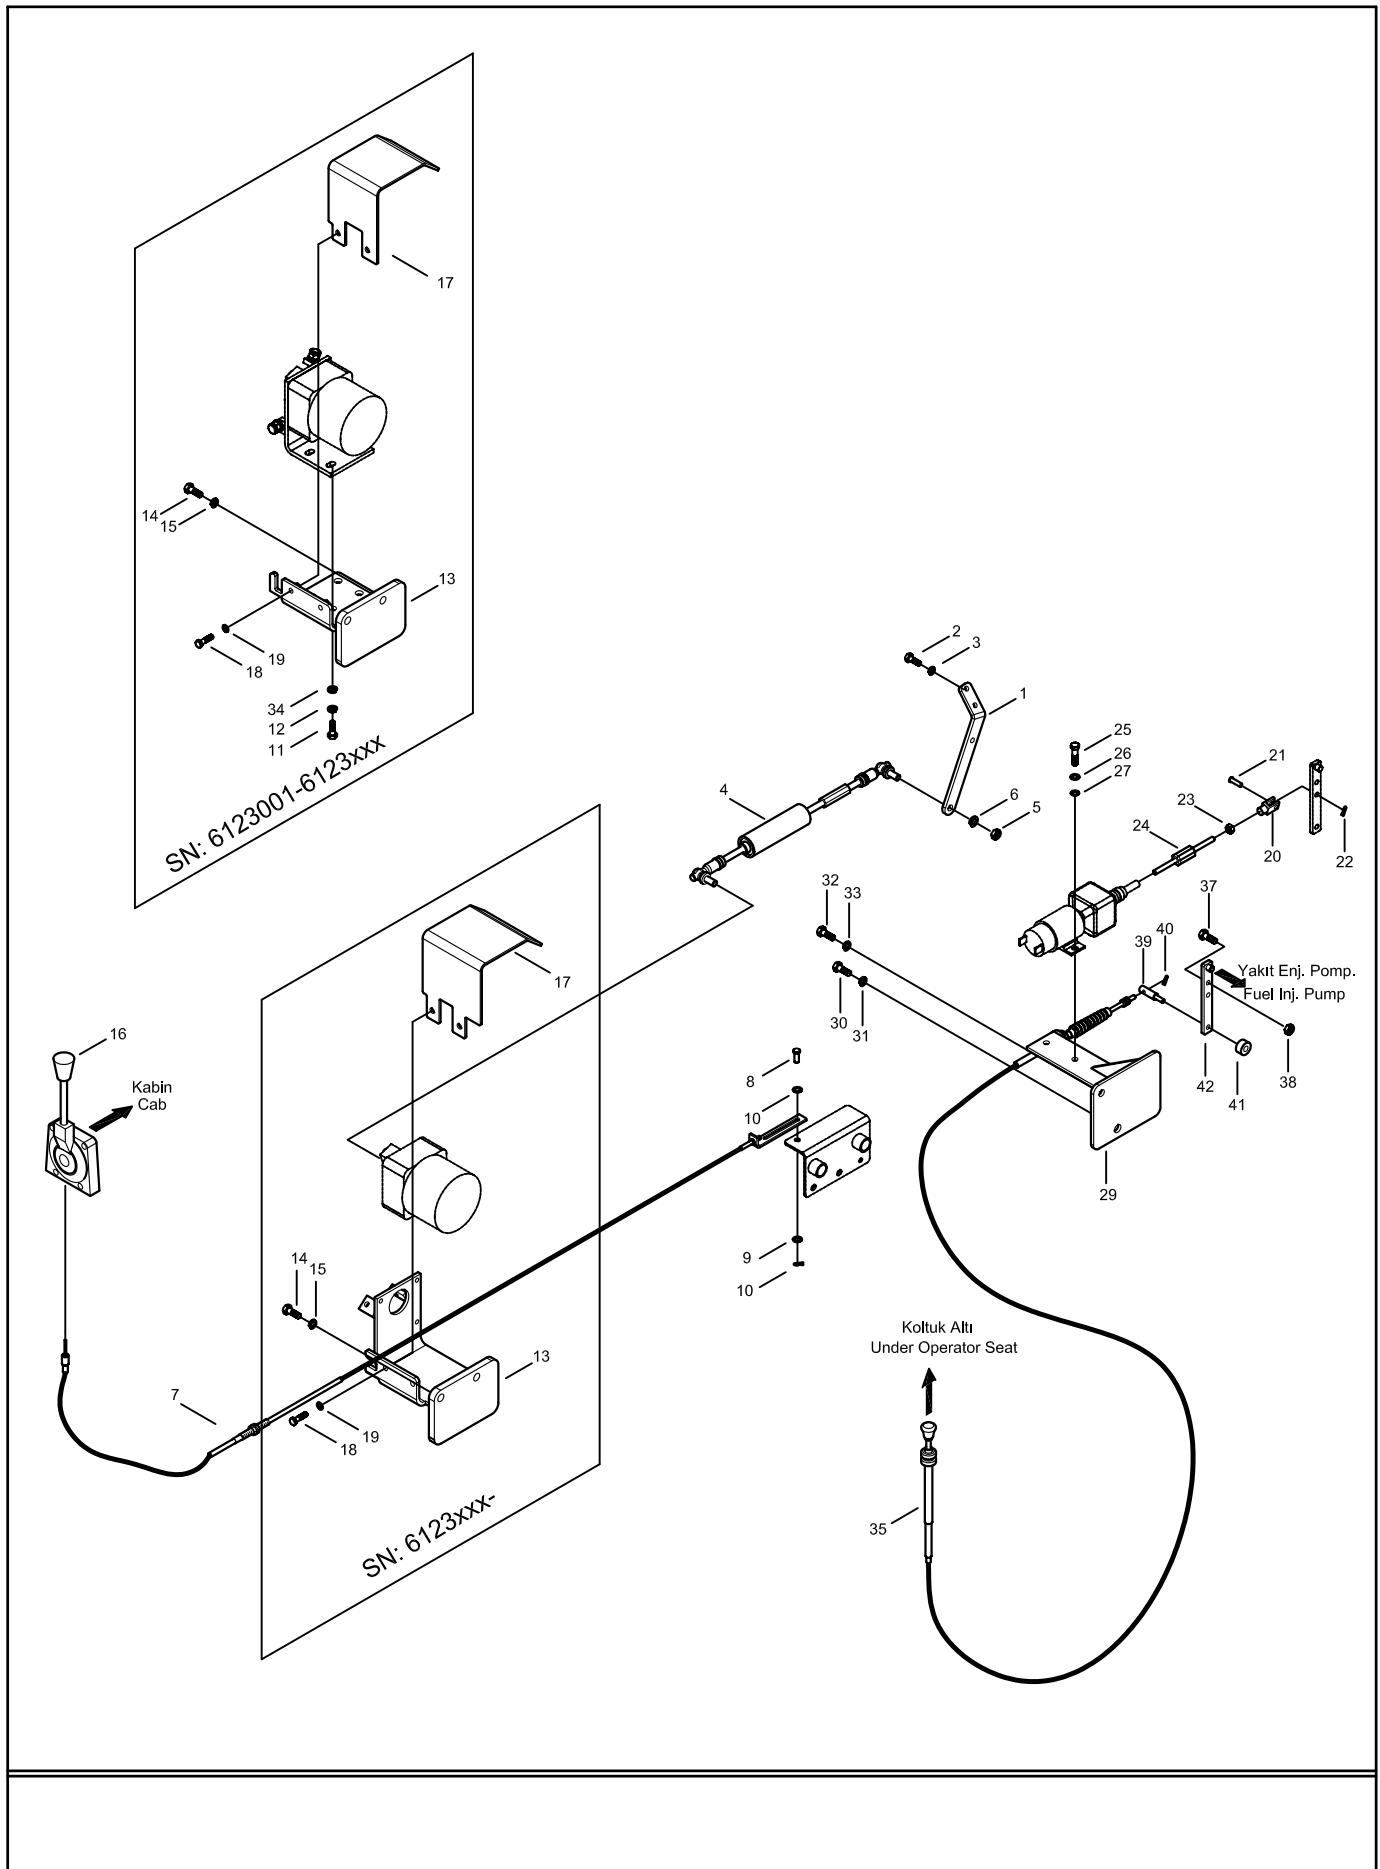

MOTOR KONTROL MONTAJI ENGINE CONTROL MOUNTING

MOTOR KONTROL MONTAJI
ENGINE CONTROL MOUNTING

No	Parça No	Adı	Description	Adet	Not	Seri No	Y. Kul. S.K.
No	Part No			Q'ty	Note	Serial No	ICA S.C.
1	H342610100	Destek, El Gazı	Lever, Trottle	1			
2	N01/0221514	A.K.B. Cıvata	Bolt, Hex.	2	M6x20		
3	N03/1310008	Yaylı Rondela	Washer, Spr.	2	M6		
4	H342610200	Sönümleyici Montajı	Damper Ass'y	1			
5	N02/3570182	A.K. Somun	Nut, Hex.	2	M8		
6	N03/1310010	Yaylı Rondela	Washer, Spr.	2	M8		
7	H342610400	El Gazı Teli	Trottle Cable	1			
8	H342604200	Pim	Pin	1			
9	N06/1001615	Gupilya	Pin Snap	1			
10	N03/0020004	Pul	Washer, Pln.	2			
11	N01/0222138	A.K.B. Cıvata	Bolt, Hex.	4	M8x25	6123001-6123xxx	
12	N03/1310010	Yaylı Rondela	Washer, Spr.	4	M8	6123001-6123xxx	
13	H342610500	Tespit Plakası, Step M.	Bracket, Step Motor	1		6123001-6123xxx	D
	H342610501	Tespit Plakası, Step M.	Bracket, Step Motor	1	*	6123xxx-	D
14	N01/0232462	A.K.B. Cıvata	Bolt, Hex.	2	M10x25		
15	N03/1310011	Yaylı Rondela	Washer, Spr.	2	M10		
16	F31/13000	El Gazı Kolu	Lever Ass'y	1			
17	H342610800	Muhafaza Sacı K.M.	Bracket, Cover	1		6123001-6123xxx	D
	H342610801	Muhafaza Sacı K.M.	Bracket, Cover	1	*	6123xxx-	D
18	N01/0221514	A.K.B. Cıvata	Bolt, Hex.	2	M6x20		
19	N03/1310008	Yaylı Rondela	Washer, Spr.	2	M6		
20	F99/60100	Mafsal Çatalı Komp.	Knurling Tool	1			
21	H342604200	Pim	Pin	1			
22	N06/1001615	Gupilya	Pin Snap	1			
23	N02/3570158	A.K. Somun	Nut, Hex.	2	M6		
24	H342611300	Mesafe Çubuğu	Space Lever	1			
25	N01/0221514	A.K.B. Cıvata	Bolt, Hex.	2	M6x20		
26	N03/1310008	Yaylı Rondela	Washer, Spr.	2	M6		
27	N03/0100013	Pul	Washer, Pln.	2	M6		
29	H342611001	Bağlantı Sacı, Stop Sel.	Bracket, Stop Solen.	1		6123001-7123009	D
	H342611002	Bağlantı Sacı, Stop Sel.	Bracket, Stop Solen.	1		7123010-	D
30	N01/0232462	A.K.B. Cıvata	Bolt, Hex.	1	M10x25		
31	N03/1310011	Yaylı Rondela	Washer, Spr.	1	M10		
32	N01/0222138	A.K.B. Cıvata	Bolt, Hex.	1	M8x25		
33	N03/1310010	Yaylı Rondela	Washer, Spr.	1	M8		
34	N03/0100017	Pul	Washer, Pln.	4	M8	6123001-6123xxx	
35	H342611500	Motor Stop Teli	Engine Stop Cable	1		7123010-	
37	N01/0221514	A.K.B. Cıvata	Bolt, Hex.	1	M6x20	7123010-	
38	N02/5900050	A.K. Somun	Nut, Hex.	1	M6	7123010-	
39	H342604202	Çekme Pimi	Pin, Pull	1		7123010-	
40	N06/1001615	Gupilya	Pin Snap	1		7123010-	
41	H342612000	Mesafe Pulu	Spacer	1		7123010-	
42	H342611700	Çekme Kolu KM	Lever, Pull	1		7123010-	

(*) H342610501 ve H342610801 birlikte değiştirilirse, H342610500 ve H342610800 yerine kullanılabilirler. / If H342610501 and H342610801 are changed together, they can be used instead of H342610500 and H342610800.