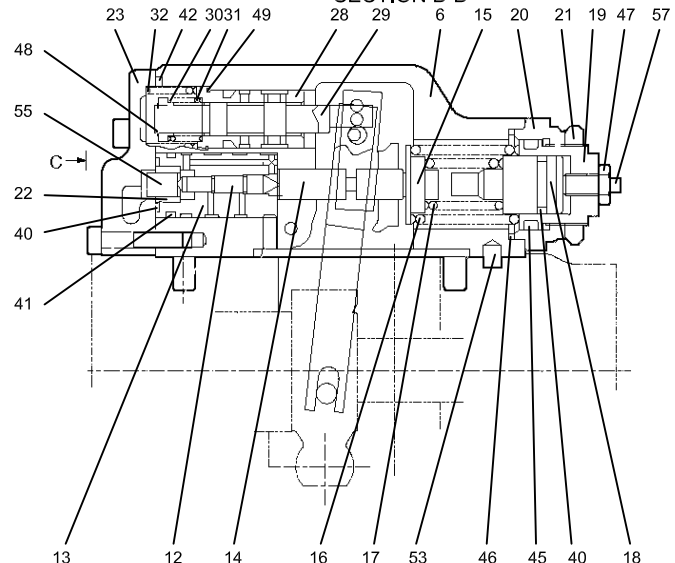

A-A KESİTİ
SECTION A-A