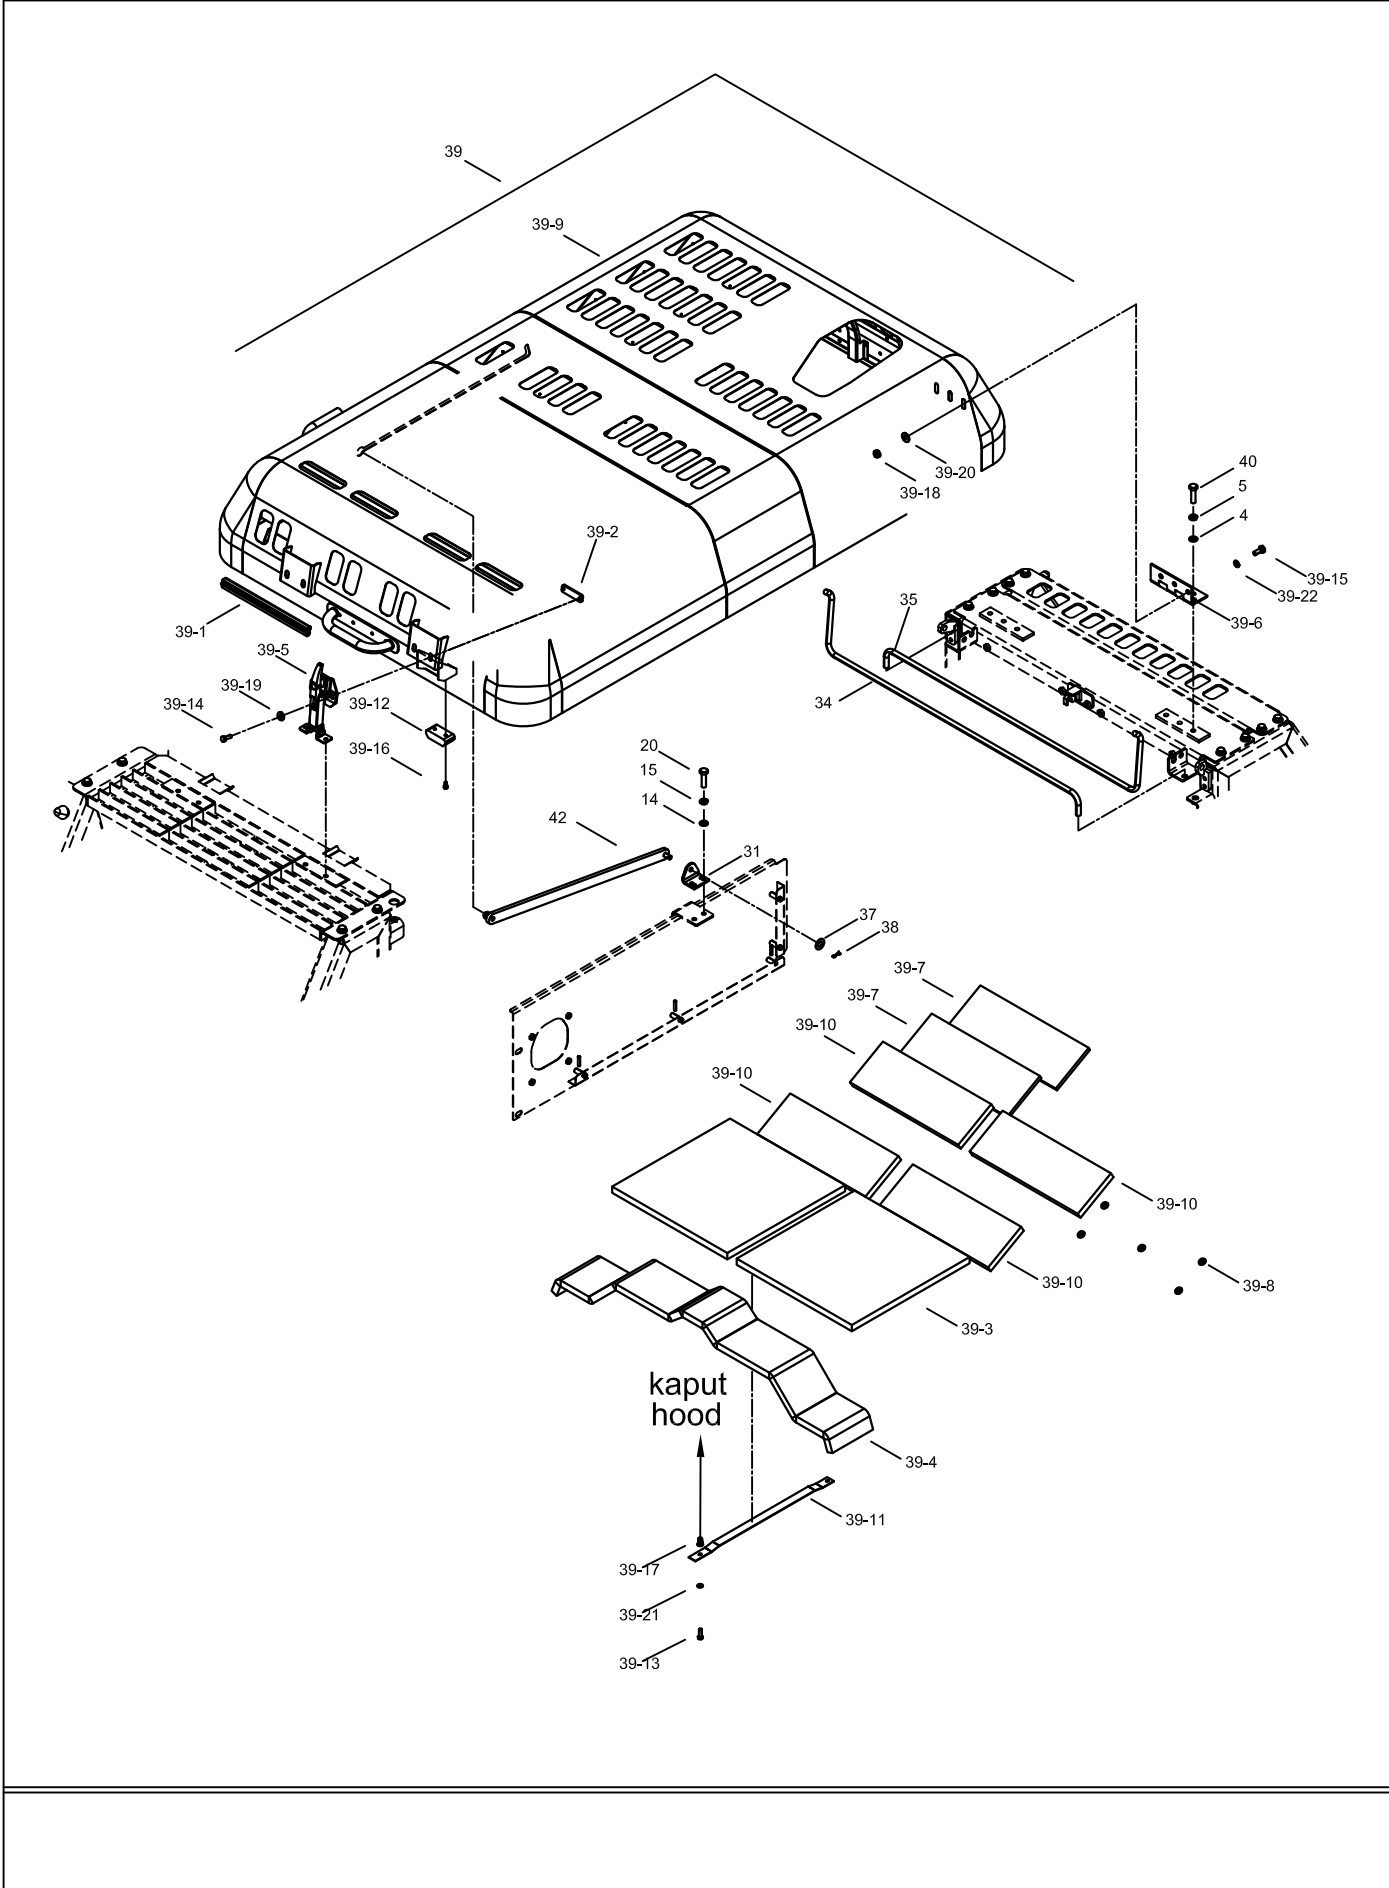

KAPORTA MONTAJI (4) COWLING MOUNTING (4)