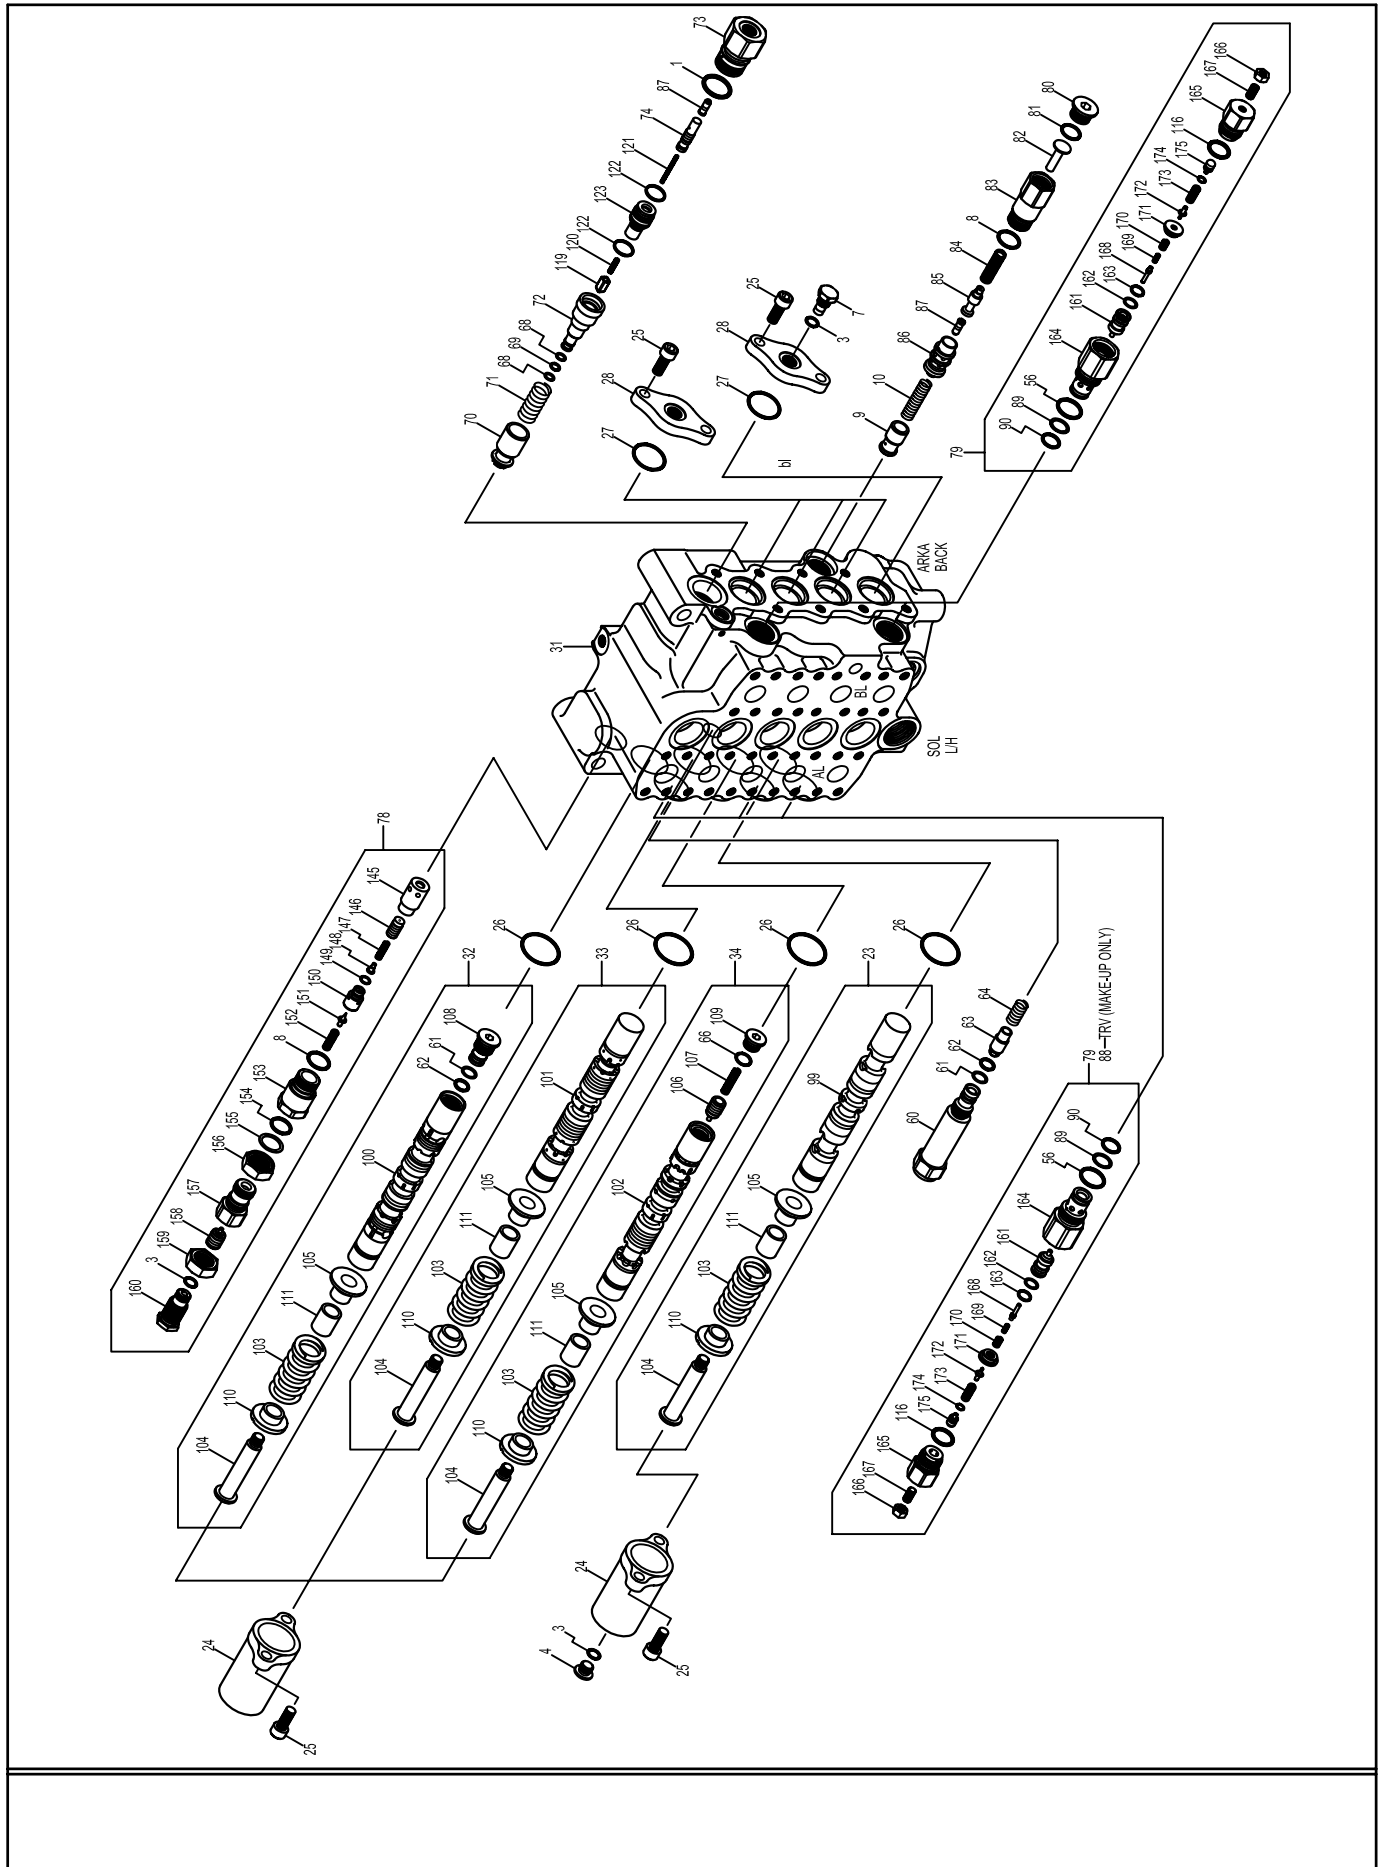

ANA KONTROL VALFİ (3) MAIN CONTROL VALVE (3)

ANA KONTROL VALFİ (3)
MAIN CONTROL VALVE (3)

No	Parça No	Adı	Description	Adet	Not	Seri No	Y. Kul. S.K.
No	Part No			Q'ty	Note	Serial No	ICA S.C.
1	H349015001	O-Ring	O-Ring	11			
3	H349015003	O-Ring	O-Ring	9			
4	H349015004	Kapak	Cap	7			
7	H349015007	Tapa	Plug	1			
8	H349015008	O-Ring	O-Ring	8			
9	H349015009	Çek	Check	1			
10	H349015010	Yay	Spring	1			
23	H239015023	Piston D Komp.	Plunger D Ass'y	2	*, DOZ, OPT		
24	H349015024	Kapak	Cover	7			
25	H349015025	Cıvata	Hex Soc Head Bolt	28	M10x25		
26	H349015026	O-Ring	O-Ring	7			
27	H349015027	O-Ring	O-Ring	8			
28	H349015028	Tutucu	Retainer	7			
31		Yuva	Housing	1			NSP
32	H239015032	Piston Z Komp.	Plunger Z Ass'y	1	*, TRV		
33	H239015033	Piston T6 Komp.	Plunger T6 Ass'y	1	*, SW		
34	H349015034	Piston A8 Komp.	Plunger A8 Ass'y	1	*, AM		
56	H349015056	O-Ring	O-Ring	8			
60	H349015060	Kapak	Cover	1			
61	H349015061	Back-Up Ring	Back-Up Ring	1			
62	H349015062	O-Ring	O-Ring	1			
63	H349015063	Çek	Check	1			
64	H349015064	Yay	Spring	1			
66	H349015066	O-Ring	O-Ring	6			
68	H349015068	Back-Up Ring	Back-Up Ring	2			
69	H349015069	O-Ring	O-Ring	1			
70	H349015070	Popet	Poppet	1			
71	H349015071	Yay	Spring	1			
72	H349015072	Kovan	Sleeve	1			
73	H349015073	Kapak	Cap	1			
74	H349015074	Piston	Piston	1			
78	H349015078	Ana Emniyet Valf Komp	Main Relief Ass'y	1	K1		
79	H349015079	Yük Emniyet Valf Komp	Overload Relief Ass'y	10	K2		
80	H349015080	Kapak	Cap	2			
81	H349015081	O-Ring	O-Ring	4			
82	H349015082	Yay Klavuzu	Spring Guide	1			
83	H349015083	Kapak	Cap	1			
84	H349015084	Yay	Spring	1			
85	H349015085	Sürgü	Spool	1			
86	H349015086	Kovan	Sleeve	1			
87	H349015087	Piston	Piston	2			
88	H349015088	Make-Up Komp.	Make-Up Ass'y	2	K2		
89	H349015089	Back-Up Ring	Back-Up Ring	8			
90	H349015090	O-Ring	O-Ring	8			

(*) Ancak seri numarası verildiğinde tek parça olarak tedarik edilebilir. / (*) This part is supplied as a single part only when the serial number is informed.