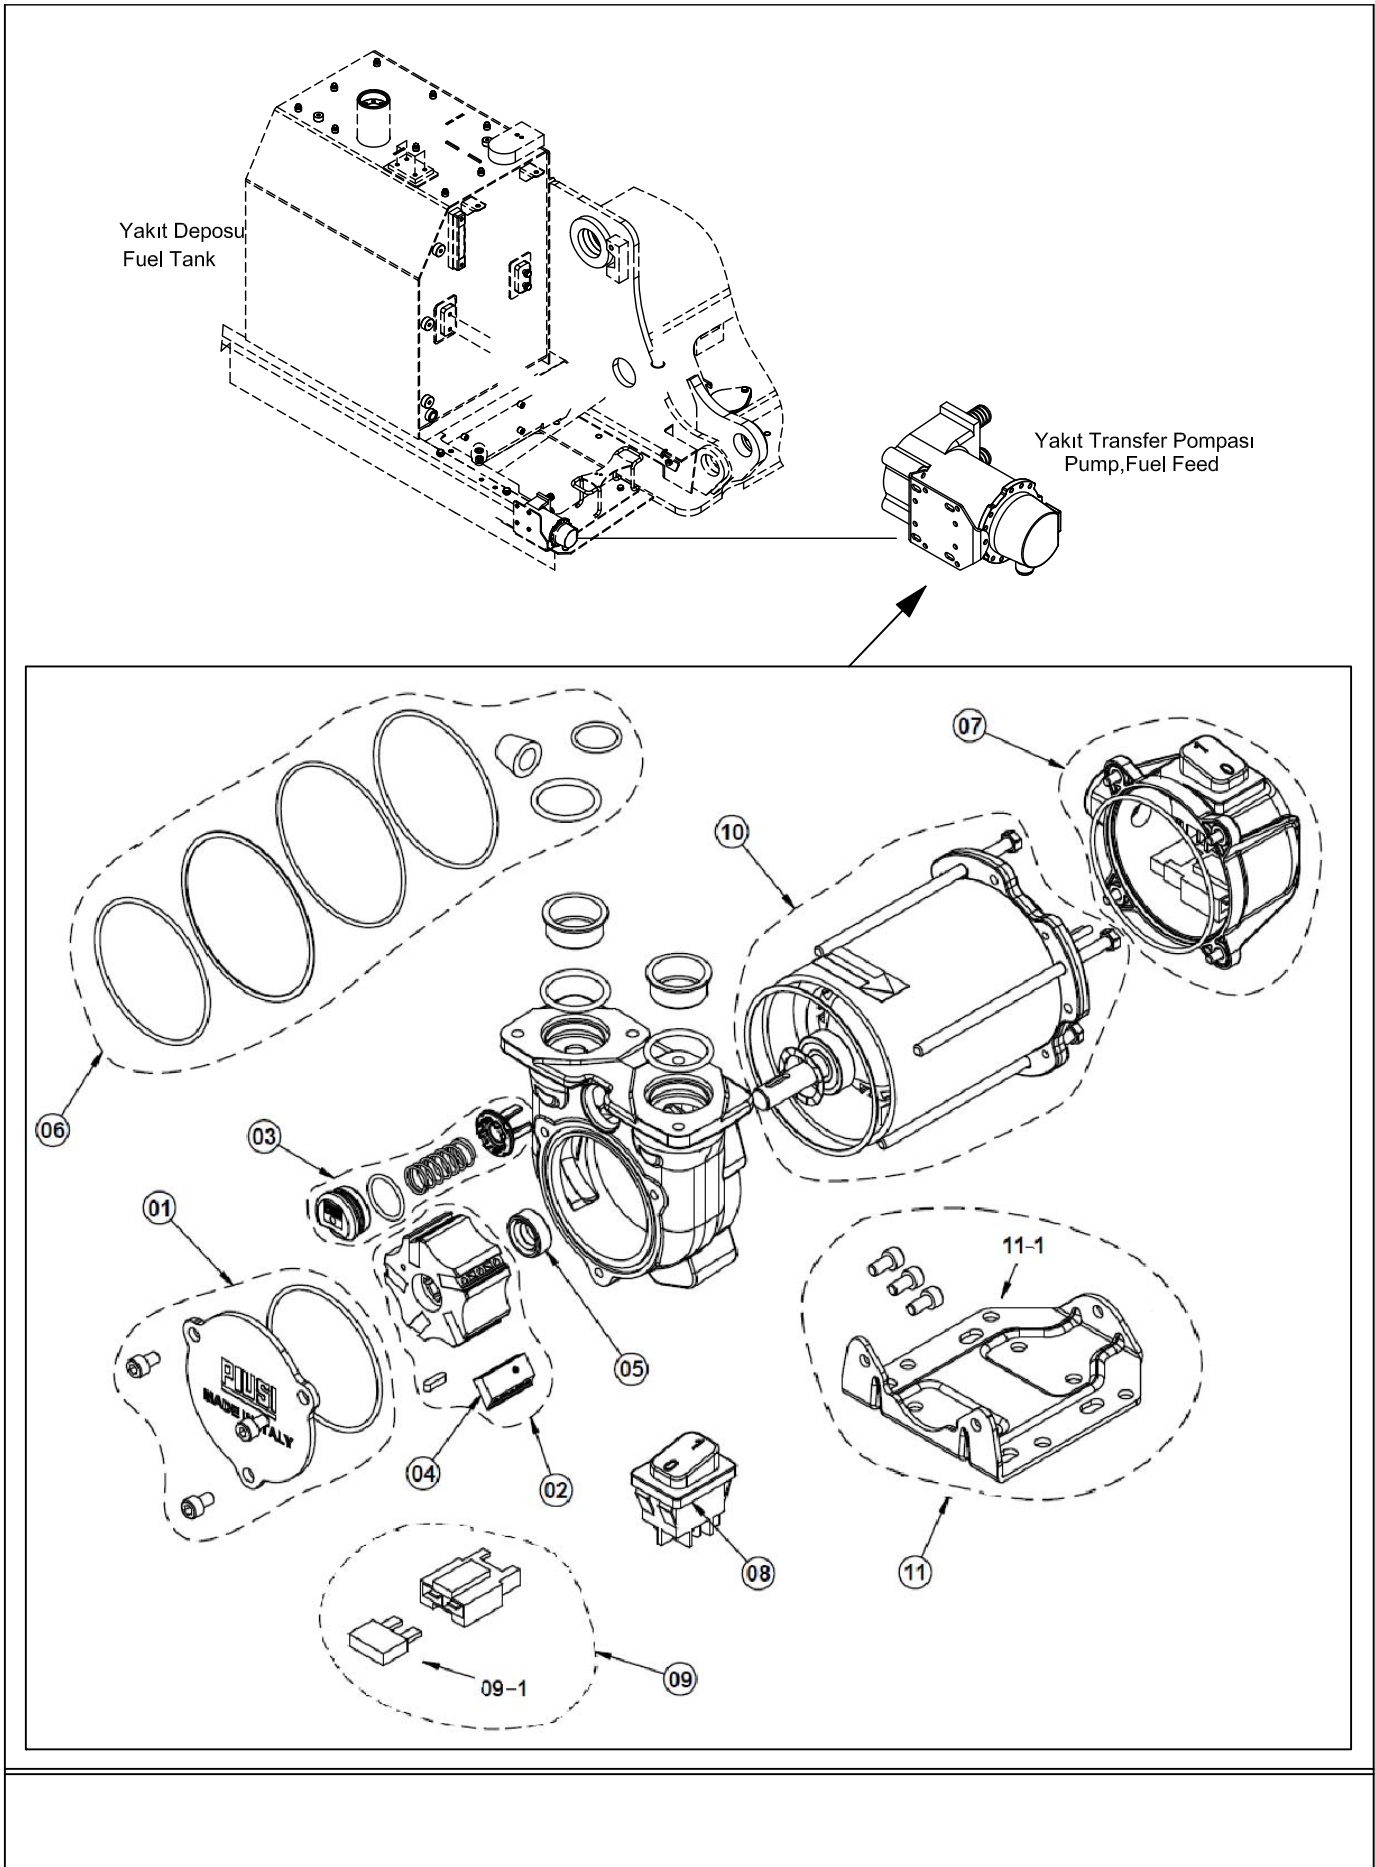

YAKIT TRANSFER POMPASI FUEL FEED PUMP

YAKIT TRANSFER POMPASI
FUEL FEED PUMP

No	Parça No	Adı	Description	Adet	Not	Seri No	Y. Kul. S.K.
No	Part No			Q'ty	Note	Serial No	ICA S.C.
	H258003401	YAKIT TRANSF.POMPASI	PUMP, FUEL FEED				
1	H259080120	KAPAK KİTİ	COVER KIT	1		B123001-	D
2	H259080101A	PALET, ANAHTAR ve ROTOR KİTİ	KIT,ROTOR with VANES & with KEY	1		B123001-	D
3	H259080121	BYPASS KİTİ	KIT, BYPASS	1		B123001-	D
4	H259080102A	PALET KİTİ	KIT, BLADES	1		B123001-	D
5	H259080122	ŞAFT KEÇESİ	SHAFT SEAL	1		B123001-	D
6	H259080123	SIZDIRMAZLIK KİTİ	KIT, SEAL	1		B123001-	D
7	H259080108A	SVİÇ'Lİ ELEKTRİK KİTİ	ELECTRICAL BOX with SWITCH	1		B123001-	D
8	H259080107	TEKLİ SVİÇ	SINGLE POLE SWITCH	1		6123001-	
9	H259080105	SİGORTA KİTİ	FUSE, KIT	1		6123001-	
9_1	52706100	SİGORTA	FUSE	1		6123001-	
10	H259080104A	MOTOR KİTİ	KIT,MOTOR with SUPPORTS	1		B123001-	D
11	H259080103A	BAĞLANTI BRAKETİ KİTİ	KIT, PUMP SUPPORT	1		B123001-	D
11_1	H259080109A	BAĞLANTI BRAKETİ	PUMP SUPPORT	1		B123001-	D