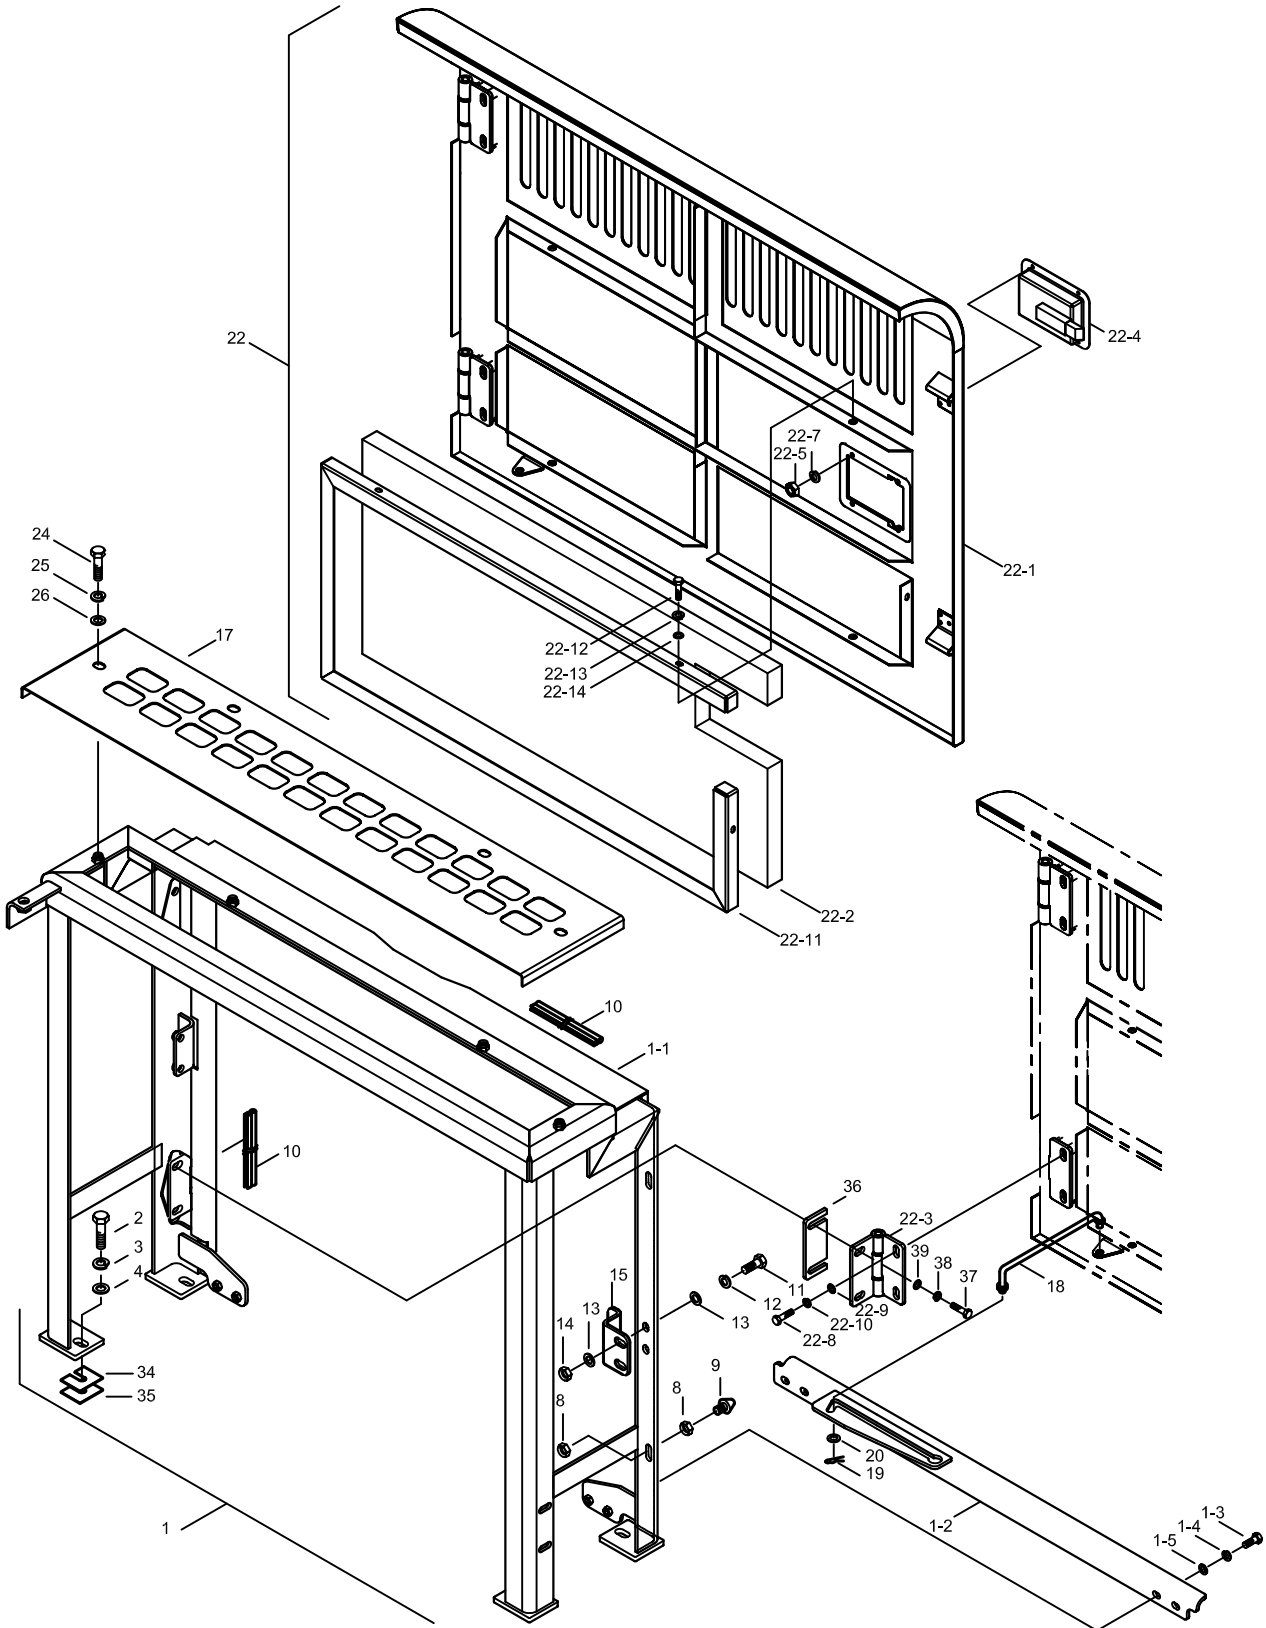

KAPORTA MONTAJI (1) COWLING MOUNTING (1)

NOT: Bu görüntü 6123001-6123006 seri nolu makineler için geçerlidir.
NOTE: This view is valid for 6123001-6123006 serial number machines.

KAPORTA MONTAJI (1)
COWLING MOUNTING (1)

No	Parça No	Adı	Description	Adet	Not	Seri No	Y. Kul. S.K.
No	Part No			Q'ty	Note	Serial No	ICA S.C.
1	H341140100	Çerçeve Mont., Rad.	Support Ass'y, Rad.	1		6123001-6123006	D
1_1	H341140200	ÇerçeveK.M., Rad.	Support W.A., Rad.	1		6123001-6123006	D
1_2	H341102401	Bağlantı Sacı, K.M.	Bracket, W.A.	1			
1_3	N01/0232138	A.K.B. Civata	Bolt, Hex.	4	M8x25		
1_4	N03/1310010	Yaylı Rondela	Washer, Spr.	4	M8		
1_5	N03/0020111	Pul	Washer, Pln.	4	M8		
2	N01/0232882	A.K.B. Civata	Bolt, Hex.	4	M12x45		
3	N03/1310012	Yaylı Rondela	Washer, Spr.	4	M12		
4	N03/0100023	Pul	Washer, Pln.	4	M12		
8	N02/3570206	A.K. Somun	Nut, Hex.	6	M10		
9	H341102900	Stoper	Stopper	2			
10	98Z020010	Fital	Weather Strip	1	2m		
11	N01/0232486	A.K.B. Civata	Bolt, Hex.	2	M10x30		
12	N03/1310011	Yaylı Rondela	Washer, Spr	2	M10		
13	N03/0020121	Pul	Washer, Pln.	4	M10		
14	N02/3570206	A.K. Somun	Nut, Hex.	2	M10		
15	H341103102	Kilit Sacı	Plate, Lock	1		6123001-6123006	D
17	H341151500	Üst Kapak, Rad.	Cover, Radiator	1		6123001-6123006	D
18	H341105300	Sabitleyici, Kilit	Bar, Lock	1		6123001-6123006	D
19	N06/1002015	Gupilya	Pin, Split	1			
20	N03/0100020	Pul	Washer, Pln.	1	M10		
22	H341148002	Kapı Montajı	Side Door Ass'y	1		6123001-6123006	D
22_1	H341148102	Kapı K.M.	Side Door Ass'y	1		6123001-6123006	D
22_2	H341148500	Yalıtıcı	Sponge	1		6123001-6123006	D
22_3	H341128100	Menteşe	Hinge	2		6123001-6123006	D
22_4	H343407602	Kilit Komple	Lock Ass'y	1			
22_5	N02/5880026	A.K. Somun Fiberli	Nut	4	M5		
22_7	N03/0100011	Pul	Washer, Pln.	4	M5		
22_8	N01/0232438	A.K.B. Civata	Bolt, Hex.	4	M10x20		
22_9	N03/0020121	Pul	Washer, Pln.	4	M10		
22_10	N03/1310011	Yaylı Rondela	Washer, Spr.	4	M10		
22_11	H341148601	Yalıtıcı Çer. K.M.	Sash, Sponge	1		6123001-6123006	D
22_12	N01/0221478	A.K.B. Civata	Bolt, Hex.	7	M6x15		
22_13	N03/1310008	Yaylı Rondela	Washer, Spr.	7	M6		
22_14	N03/0100013	Pul	Washer, Pln.	7	M6		
24	N01/0232462	A.K.B. Civata	Bolt, Hex.	4	M10x25		
25	N03/1310011	Yaylı Rondela	Washer, Spr.	4	M10		
26	N03/0020121	Pul	Washer, Pln.	4	M10		
34	H341114300	Şim	Shim	4			
35	H341114400	Şim	Shim	4			
36	H341114202	Ayar Şimi	Shim	2			
37	N01/0232438	A.K.B. Civata	Bolt, Hex.	4	M10x20		
38	N03/1310011	Yaylı Rondela	Washer, Spr.	4	M10		
39	N03/0100020	Pul	Washer, Pln.	4	M10